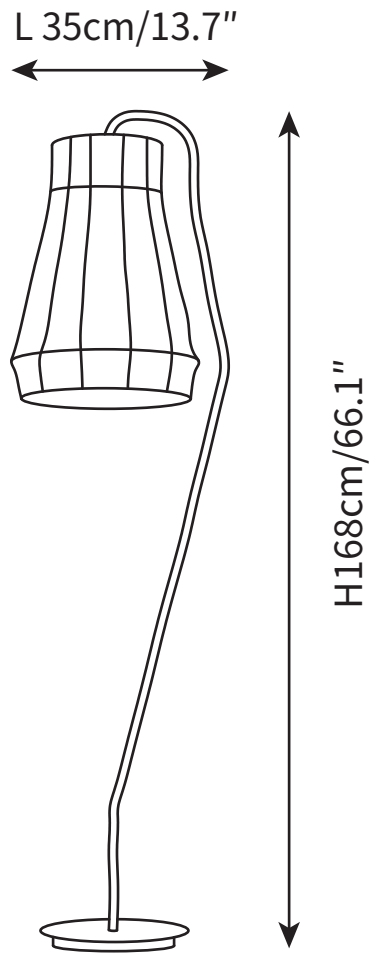

# SPECIFICATION SHEET

---

## SPECIFICATION DETAILS

\*For custom options, consult factory for details

<b>Fixture Dimensions</b>	L 13.7" x H 66.1"
<b>Light source</b>	E26 or E27
<b>Wattage</b>	Max 40W
<b>Voltage</b>	AC 110-240V
<b>Color Temperature</b>	Based on the purchase of light bulbs
<b>CRI(Ra)</b>	80CRI
<b>Mounting</b>	Floor
<b>Driver Required</b>	NO
<b>Optional Color Temps</b>	Buy bulbs as needed
<b>LED Rated Life</b>	Based on bulb life (we do not supply bulbs)
<b>Dimming</b>	Dimming is not supported
<b>Finishes</b>	White
<b>Shade Details</b>	White
<b>Material</b>	Metal, Silk, Fabric.
<b>Wire Length</b>	98.4"
<b>Wire Type</b>	Wire with switch plug