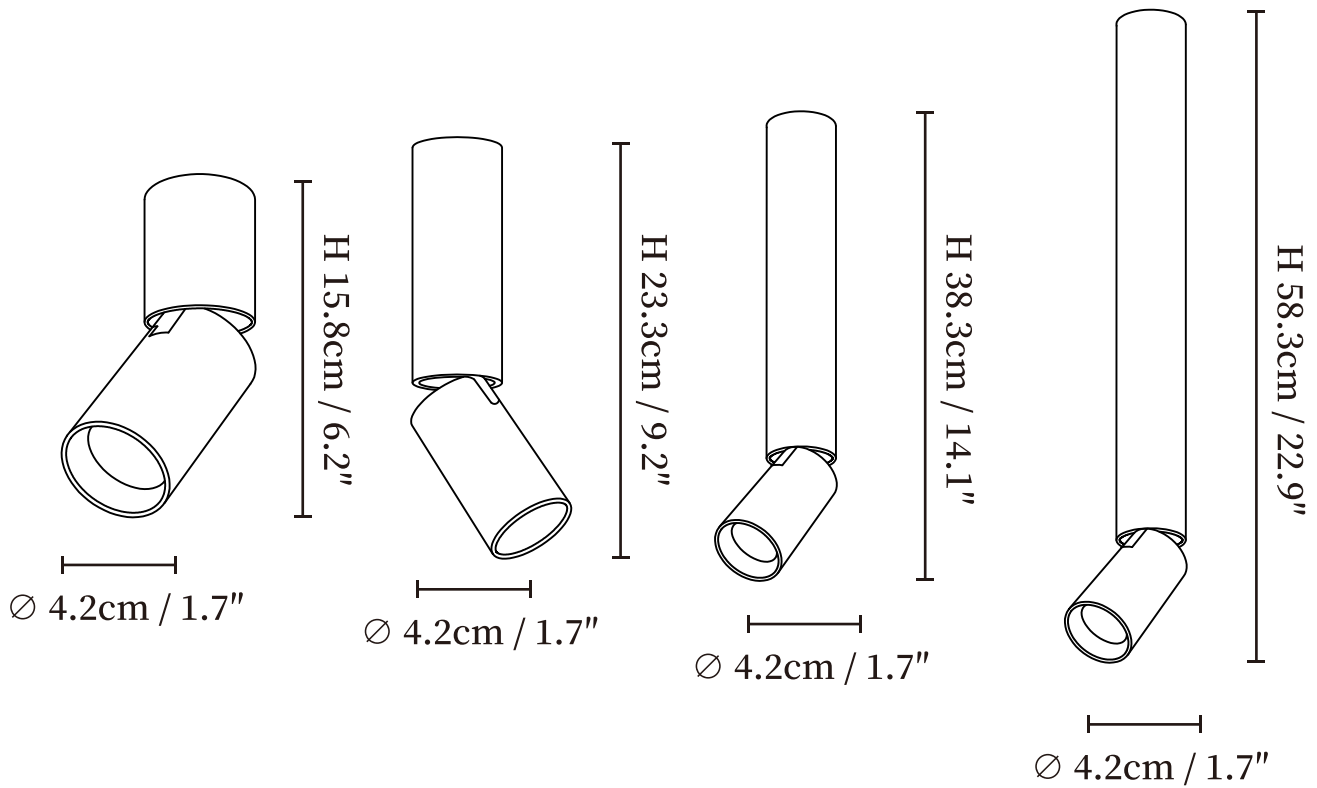

SPECIFICATION SHEET

SPECIFICATION DETAILS

*For custom options, consult factory for details

Fixture Dimensions	Ø 1.7" x H 6.2", Ø 1.7" x H 9.2", Ø 1.7" x H 14.1", Ø 1.7" x H 22.9"
Light source	Integrated LED
Wattage	~5W
Voltage	AC 110-240V
Dimming	Compatible with dimmable LED and dimmable bulbs.
CRI(Ra)	90+CRI
Mounting	Hardwired.
LED Rated Life	30000 hours
Color Temperature	Warm Light (3000K), Neutral Light (4000K), Cool Light (6000K)
Control method	Compatible with common wall switches(not included)
Finishes	Black, White.
Shade Details	Black, White.
Material	Metal, Aluminum, Acrylic.