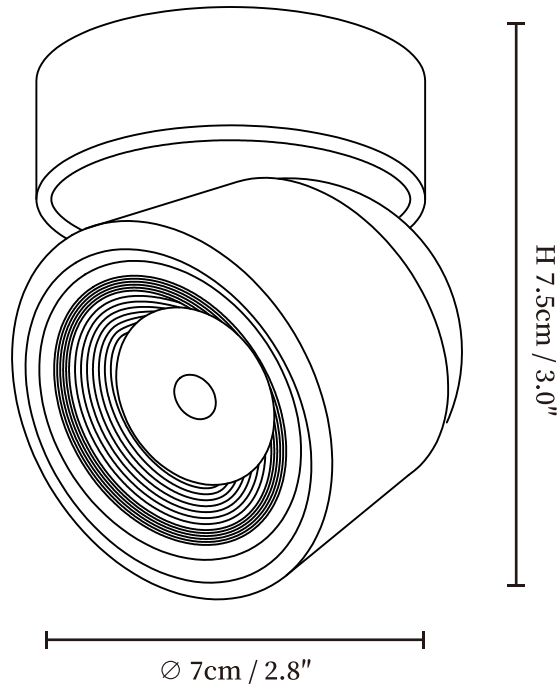

SPECIFICATION SHEET

SPECIFICATION DETAILS

*For custom options, consult factory for details

Fixture Dimensions	Ø 2.8" x H 3.0"
Light source	Integrated LED
Wattage	~5W
Voltage	AC 110-240V
Dimming	Compatible with dimmable LED and dimmable bulbs.
CRI(Ra)	90+CRI
Mounting	Hardwired.
LED Rated Life	30000 hours
Color Temperature	Warm Light (3000K), Neutral Light (4000K), Cool Light (6000K)
Control method	Compatible with common wall switches (not included)
Finishes	Black, White.
Shade Details	Black, White.
Material	Metal, Aluminum, Acrylic.