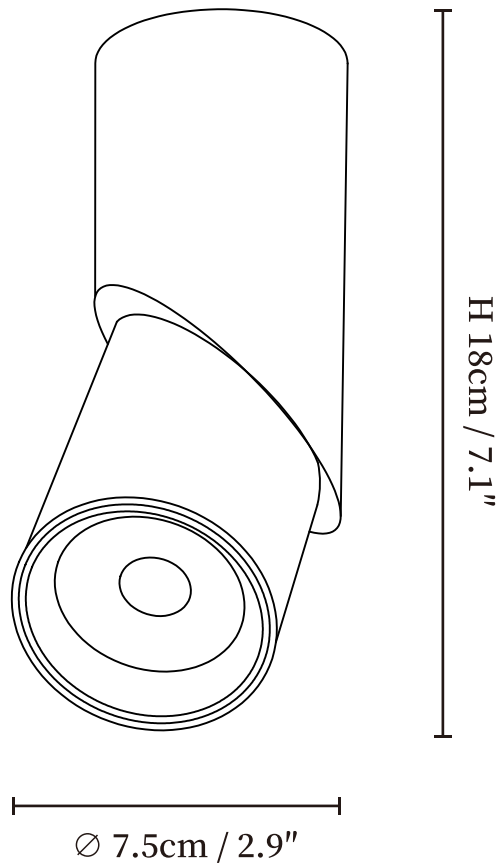

# SPECIFICATION SHEET

---

## SPECIFICATION DETAILS

\*For custom options, consult factory for details

<b>Fixture Dimensions</b>	$\varnothing$ 2.4" x H 7.1", $\varnothing$ 2.9" x H 7.1"
<b>Light source</b>	Integrated LED
<b>Wattage</b>	~5W
<b>Voltage</b>	AC 110-240V
<b>Dimming</b>	Compatible with dimmable LED.
<b>CRI(Ra)</b>	90+CRI
<b>Mounting</b>	Hardwired.
<b>LED Rated Life</b>	30000 hours
<b>Color Temperature</b>	Warm Light (3000K), Neutral Light (4000K), Cool Light (6000K)
<b>Control method</b>	Compatible with common wall switches (
<b>Finishes</b>	Black, White.
<b>Shade Details</b>	Black, White.
<b>Material</b>	Metal, Aluminum, Acrylic.