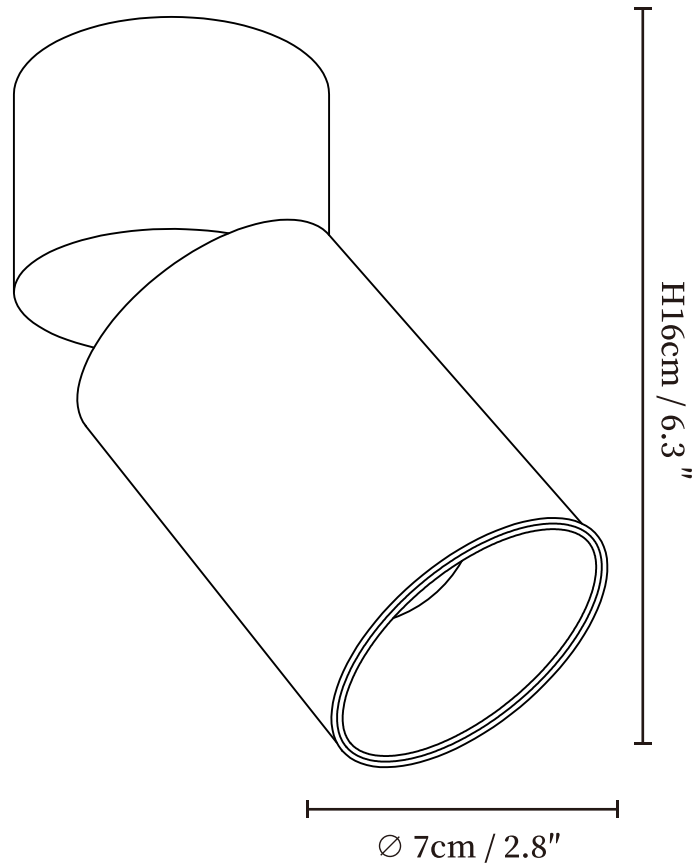

SPECIFICATION SHEET

SPECIFICATION DETAILS

*For custom options, consult factory for details

Fixture Dimensions	Ø 2.8" x H 6.3"
Light source	Integrated LED
Wattage	~5W
Voltage	AC 110-240V
Dimming	Compatible with dimmable LED.
CRI(Ra)	90+CRI
Mounting	Hardwired.
LED Rated Life	30000 hours
Color Temperature	Warm Light (3000K), Neutral Light (4000K), Cool Light (6000K)
Control method	Compatible with common wall switches (
Finishes	Black, White.
Shade Details	Black, White.
Material	Metal, Aluminum, Acrylic.