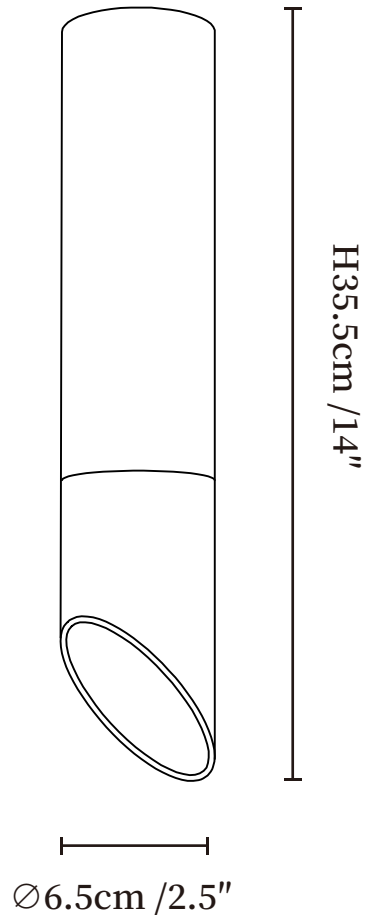

SPECIFICATION SHEET

SPECIFICATION DETAILS

*For custom options, consult factory for details

Fixture Dimensions	Ø 2.5" x H 9.1"
Light source	Integrated LED
Wattage	~15W
Voltage	AC 110-240V
Dimming	Not supported
CRI(Ra)	90+CRI
Mounting	Hardwired.
LED Rated Life	30000 hours
Color Temperature	Warm Light (3000K), Neutral Light (4000K), Cool Light (6000K)
Control method	Compatible with common wall switches (not included)
Finishes	Black, White.
Shade Details	Black, White.
Material	Metal, Aluminum, Acrylic.

SPECIFICATION SHEET

SPECIFICATION DETAILS

*For custom options, consult factory for details

Fixture Dimensions	Ø 2.5" x H 14"
Light source	Integrated LED
Wattage	~15W
Voltage	AC 110-240V
Dimming	Not supported
CRI(Ra)	90+CRI
Mounting	Hardwired.
LED Rated Life	30000 hours
Color Temperature	Warm Light (3000K), Neutral Light (4000K), Cool Light (6000K)
Control method	Compatible with common wall switches (not included)
Finishes	Black, White.
Shade Details	Black, White.
Material	Metal, Aluminum, Acrylic.

SPECIFICATION SHEET

SPECIFICATION DETAILS

*For custom options, consult factory for details

Fixture Dimensions	$\text{Ø} 2.5'' \times \text{H} 23.6''$
Light source	Integrated LED
Wattage	~15W
Voltage	AC 110-240V
Dimming	Not supported
CRI(Ra)	90+CRI
Mounting	Hardwired.
LED Rated Life	30000 hours
Color Temperature	Warm Light (3000K), Neutral Light (4000K), Cool Light (6000K)
Control method	Compatible with common wall switches(not included)
Finishes	Black, White.
Shade Details	Black, White.
Material	Metal, Aluminum, Acrylic.