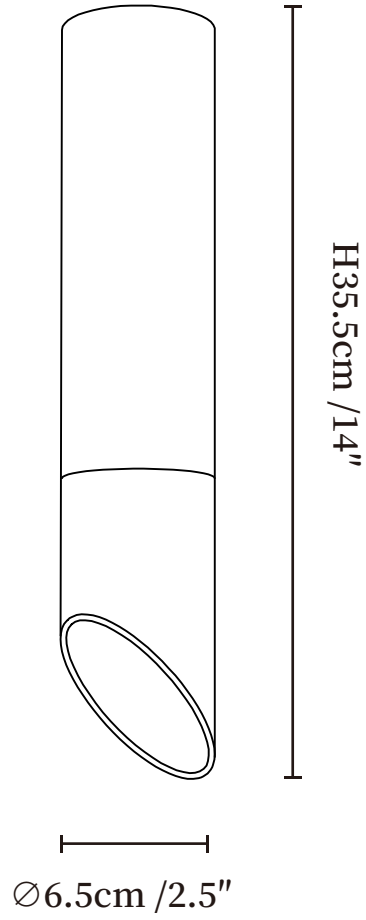

SPECIFICATION SHEET

SPECIFICATION DETAILS

*For custom options, consult factory for details

Fixture Dimensions	Ø 2.5" x H 9.1"
Light source	Integrated LED
Wattage	~15W
Voltage	AC 110-240V
Dimming	Not supported
CRI(Ra)	90+CRI
Mounting	Hardwired.
LED Rated Life	30000 hours
Color Temperature	Warm Light (3000K), Neutral Light (4000K), Cool Light (6000K)
Control method	Compatible with common wall switches (not included)
Finishes	Black, White.
Shade Details	Black, White.
Material	Metal, Aluminum, Acrylic.

SPECIFICATION SHEET

SPECIFICATION DETAILS

*For custom options, consult factory for details

Fixture Dimensions	Ø 2.5" x H 14"
Light source	Integrated LED
Wattage	~15W
Voltage	AC 110-240V
Dimming	Not supported
CRI(Ra)	90+CRI
Mounting	Hardwired.
LED Rated Life	30000 hours
Color Temperature	Warm Light (3000K), Neutral Light (4000K), Cool Light (6000K)
Control method	Compatible with common wall switches (not included)
Finishes	Black, White.
Shade Details	Black, White.
Material	Metal, Aluminum, Acrylic.

SPECIFICATION SHEET

SPECIFICATION DETAILS

*For custom options, consult factory for details

Fixture Dimensions	$\text{Ø} 2.5'' \times \text{H} 23.6''$
Light source	Integrated LED
Wattage	~15W
Voltage	AC 110-240V
Dimming	Not supported
CRI(Ra)	90+CRI
Mounting	Hardwired.
LED Rated Life	30000 hours
Color Temperature	Warm Light (3000K), Neutral Light (4000K), Cool Light (6000K)
Control method	Compatible with common wall switches(not included)
Finishes	Black, White.
Shade Details	Black, White.
Material	Metal, Aluminum, Acrylic.