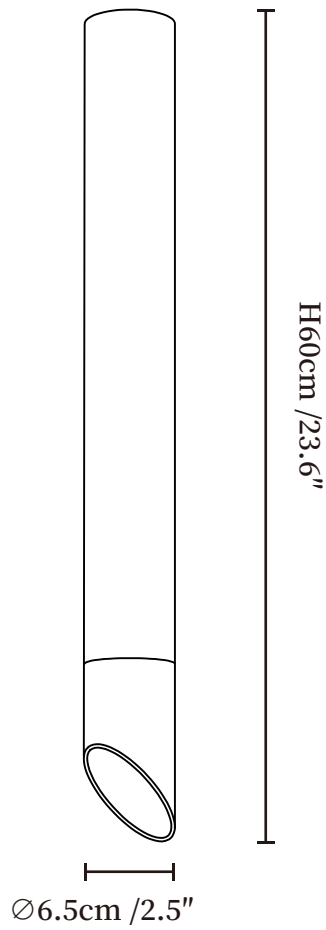

SPECIFICATION SHEET

SPECIFICATION DETAILS

*For custom options, consult factory for details

Fixture Dimensions	Ø 2.5" x H 9.1"
Light source	Integrated LED
Wattage	~15W
Voltage	AC 110-240V
Dimming	Not supported
CRI(Ra)	90+CRI
Mounting	Hardwired.
LED Rated Life	30000 hours
Color Temperature	Warm Light (3000K), Neutral Light (4000K), Cool Light (6000K)
Control method	Compatible with common wall switches (not included)
Finishes	Black, White.
Shade Details	Black, White.
Material	Metal, Aluminum, Acrylic.

SPECIFICATION SHEET

SPECIFICATION DETAILS

*For custom options, consult factory for details

Fixture Dimensions	Ø 2.5" x H 14"
Light source	Integrated LED
Wattage	~15W
Voltage	AC 110-240V
Dimming	Not supported
CRI(Ra)	90+CRI
Mounting	Hardwired.
LED Rated Life	30000 hours
Color Temperature	Warm Light (3000K), Neutral Light (4000K), Cool Light (6000K)
Control method	Compatible with common wall switches (not included)
Finishes	Black, White.
Shade Details	Black, White.
Material	Metal, Aluminum, Acrylic.

SPECIFICATION SHEET

SPECIFICATION DETAILS

*For custom options, consult factory for details

Fixture Dimensions	$\text{Ø} 2.5'' \times \text{H} 23.6''$
Light source	Integrated LED
Wattage	~15W
Voltage	AC 110-240V
Dimming	Not supported
CRI(Ra)	90+CRI
Mounting	Hardwired.
LED Rated Life	30000 hours
Color Temperature	Warm Light (3000K), Neutral Light (4000K), Cool Light (6000K)
Control method	Compatible with common wall switches(not included)
Finishes	Black, White.
Shade Details	Black, White.
Material	Metal, Aluminum, Acrylic.