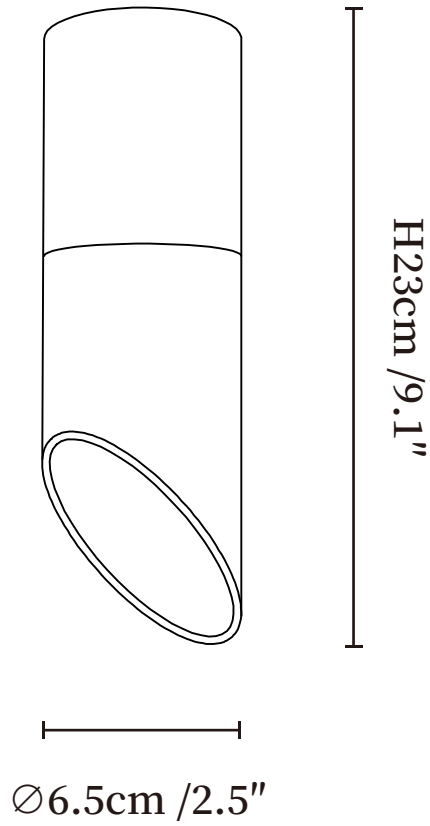

SPECIFICATION SHEET

SPECIFICATION DETAILS

*For custom options, consult factory for details

Fixture Dimensions	Ø 2.5" x H 9.1"
Light source	Integrated LED
Wattage	~15W
Voltage	AC 110-240V
Dimming	Not supported
CRI(Ra)	90+CRI
Mounting	Hardwired.
LED Rated Life	30000 hours
Color Temperature	Warm Light (3000K), Neutral Light (4000K), Cool Light (6000K)
Control method	Compatible with common wall switches (not included)
Finishes	Black, White.
Shade Details	Black, White.
Material	Metal, Aluminum, Acrylic.

SPECIFICATION SHEET

SPECIFICATION DETAILS

*For custom options, consult factory for details

Fixture Dimensions	Ø 2.5" x H 14"
Light source	Integrated LED
Wattage	~15W
Voltage	AC 110-240V
Dimming	Not supported
CRI(Ra)	90+CRI
Mounting	Hardwired.
LED Rated Life	30000 hours
Color Temperature	Warm Light (3000K), Neutral Light (4000K), Cool Light (6000K)
Control method	Compatible with common wall switches (not included)
Finishes	Black, White.
Shade Details	Black, White.
Material	Metal, Aluminum, Acrylic.

SPECIFICATION SHEET

SPECIFICATION DETAILS

*For custom options, consult factory for details

Fixture Dimensions	$\text{Ø} 2.5'' \times \text{H} 23.6''$
Light source	Integrated LED
Wattage	~15W
Voltage	AC 110-240V
Dimming	Not supported
CRI(Ra)	90+CRI
Mounting	Hardwired.
LED Rated Life	30000 hours
Color Temperature	Warm Light (3000K), Neutral Light (4000K), Cool Light (6000K)
Control method	Compatible with common wall switches(not included)
Finishes	Black, White.
Shade Details	Black, White.
Material	Metal, Aluminum, Acrylic.