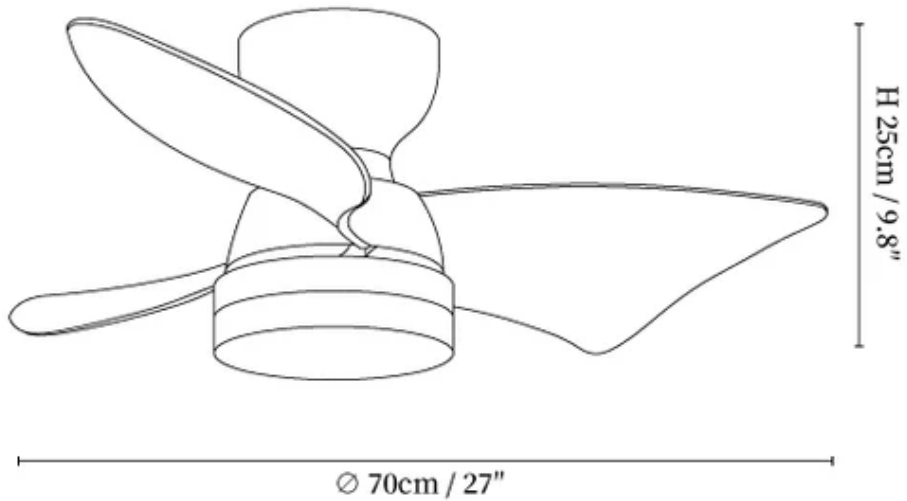

## SPECIFICATION DETAILS

\*For custom options, consult factory for details

<b>Fixture Dimensions</b>	Ø 27" x H 9.8"
<b>Light source</b>	Integrated LED
<b>Wattage</b>	35W variable frequency.
<b>Voltage</b>	AC 110-120V, 60Hz.
<b>Mounting</b>	Ceiling
<b>CRI(Ra)</b>	90+CRI
<b>LED Rated Life</b>	50000 hours
<b>Color Temperature</b>	Warm Light (3000K), Neutral Light (4000K), Cool Light (6000K)
<b>Control method</b>	Remote control.
<b>Dimming</b>	Three-color dimming.
<b>Finishes</b>	Walnut Wood Grain, Nature Wood Grain., White, Black.
<b>Shade Details</b>	White
<b>Material</b>	Metal frame, ABS blades, acrylic shade, pure copper motor.