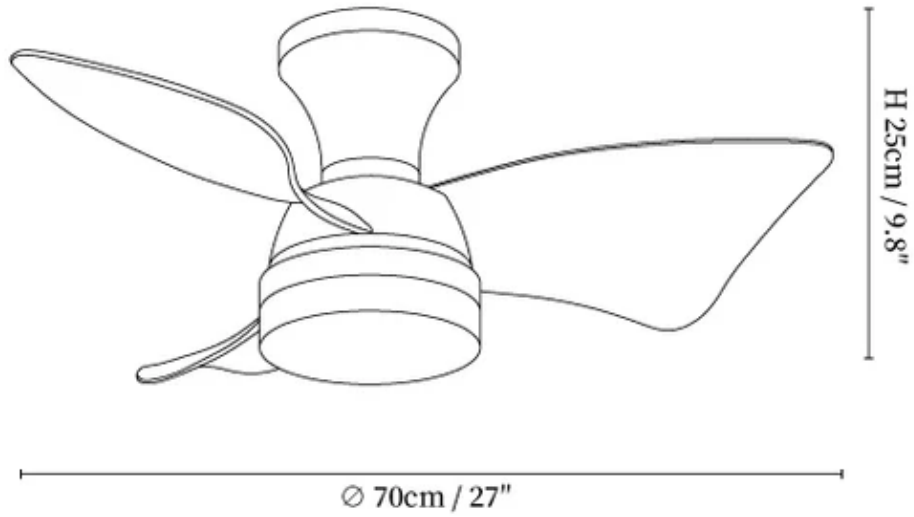

## SPECIFICATION DETAILS

\*For custom options, consult factory for details

<b>Fixture Dimensions</b>	Ø 27" x H 9.8"
<b>Light source</b>	Integrated LED
<b>Wattage</b>	35W variable frequency.
<b>Voltage</b>	AC 110-120V, 60Hz.
<b>Mounting</b>	Ceiling
<b>CRI(Ra)</b>	90+CRI
<b>LED Rated Life</b>	50000 hours
<b>Color Temperature</b>	Warm Light (3000K), Neutral Light (4000K), Cool Light (6000K)
<b>Control method</b>	Remote control.
<b>Dimming</b>	Three-color dimming.
<b>Finishes</b>	Walnut Wood Grain, Nature Wood Grain., White, Black.
<b>Shade Details</b>	White
<b>Material</b>	Metal frame, ABS blades, acrylic shade, pure copper motor.