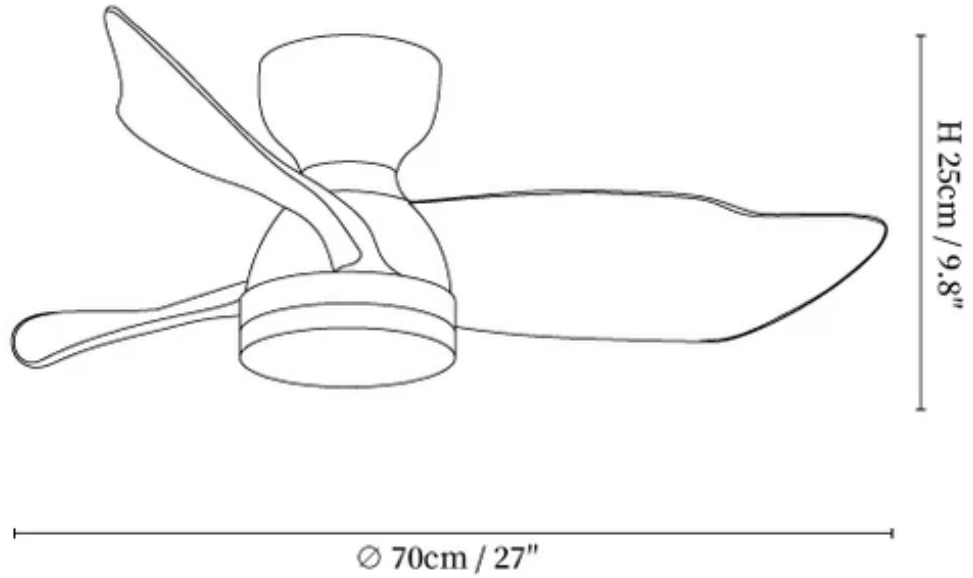

## SPECIFICATION DETAILS

\*For custom options, consult factory for details

<b>Fixture Dimensions</b>	Ø 27" x H 9.8"
<b>Light source</b>	Integrated LED
<b>Wattage</b>	35W variable frequency.
<b>Voltage</b>	AC 110-120V, 60Hz.
<b>Mounting</b>	Ceiling
<b>CRI(Ra)</b>	90+CRI
<b>LED Rated Life</b>	50000 hours
<b>Color Temperature</b>	Warm Light (3000K), Neutral Light (4000K), Cool Light (6000K)
<b>Control method</b>	Remote control.
<b>Dimming</b>	Three-color dimming.
<b>Finishes</b>	Walnut Wood Grain, Nature Wood Grain., White, Black.
<b>Shade Details</b>	White
<b>Material</b>	Metal frame, ABS blades, acrylic shade, pure copper motor.

## SPECIFICATION DETAILS

\*For custom options, consult factory for details

<b>Fixture Dimensions</b>	$\varnothing$ 27" x H 9.8"
<b>Light source</b>	Integrated LED
<b>Wattage</b>	5W variable frequency.
<b>Voltage</b>	AC 110-120V, 60Hz.
<b>Mounting</b>	Ceiling
<b>CRI(Ra)</b>	90+CRI
<b>LED Rated Life</b>	50000 hours
<b>Color Temperature</b>	Warm Light (3000K), Neutral Light (4000K), Cool Light (6000K)
<b>Control method</b>	Remote control.
<b>Dimming</b>	Three-color dimming.
<b>Finishes</b>	Walnut Wood Grain, Nature Wood Grain., White, Black.
<b>Shade Details</b>	White
<b>Material</b>	Metal frame, ABS blades, acrylic shade, pure copper motor.