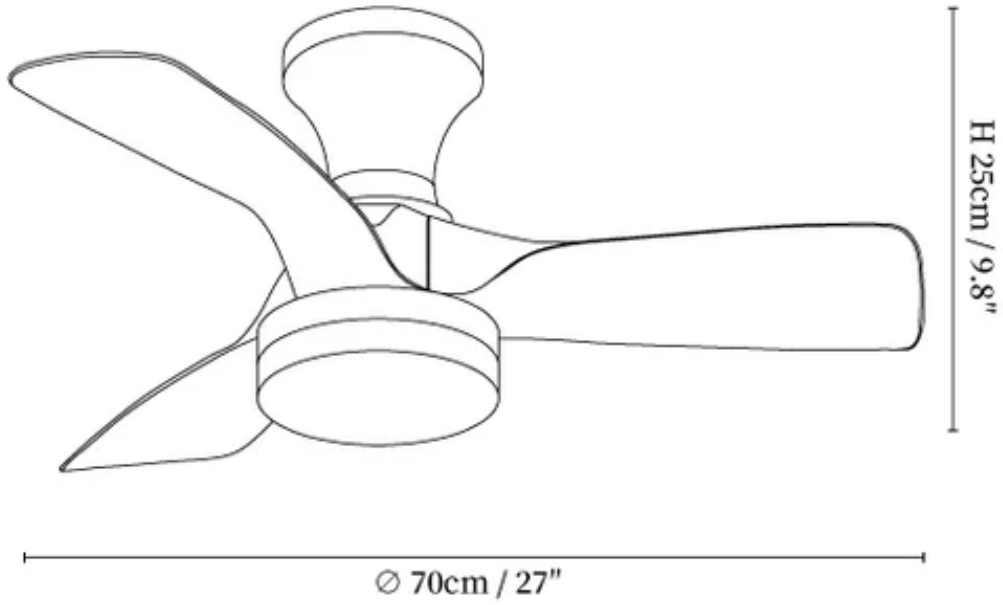

SPECIFICATION SHEET

SPECIFICATION DETAILS

*For custom options, consult factory for details

Fixture Dimensions	Ø 27" x H 9.8"
Light source	Integrated LED
Wattage	35W variable frequency.
Voltage	AC 110-120V, 60Hz.
Mounting	Ceiling
CRI(Ra)	90+CRI
LED Rated Life	50000 hours
Color Temperature	Warm Light (3000K), Neutral Light (4000K), Cool Light (6000K)
Control method	Remote control.
Dimming	Three-color dimming.
Finishes	Walnut Wood Grain, Nature Wood Grain., White, Black.
Shade Details	White
Material	Metal frame, ABS blades, acrylic shade, pure copper motor.