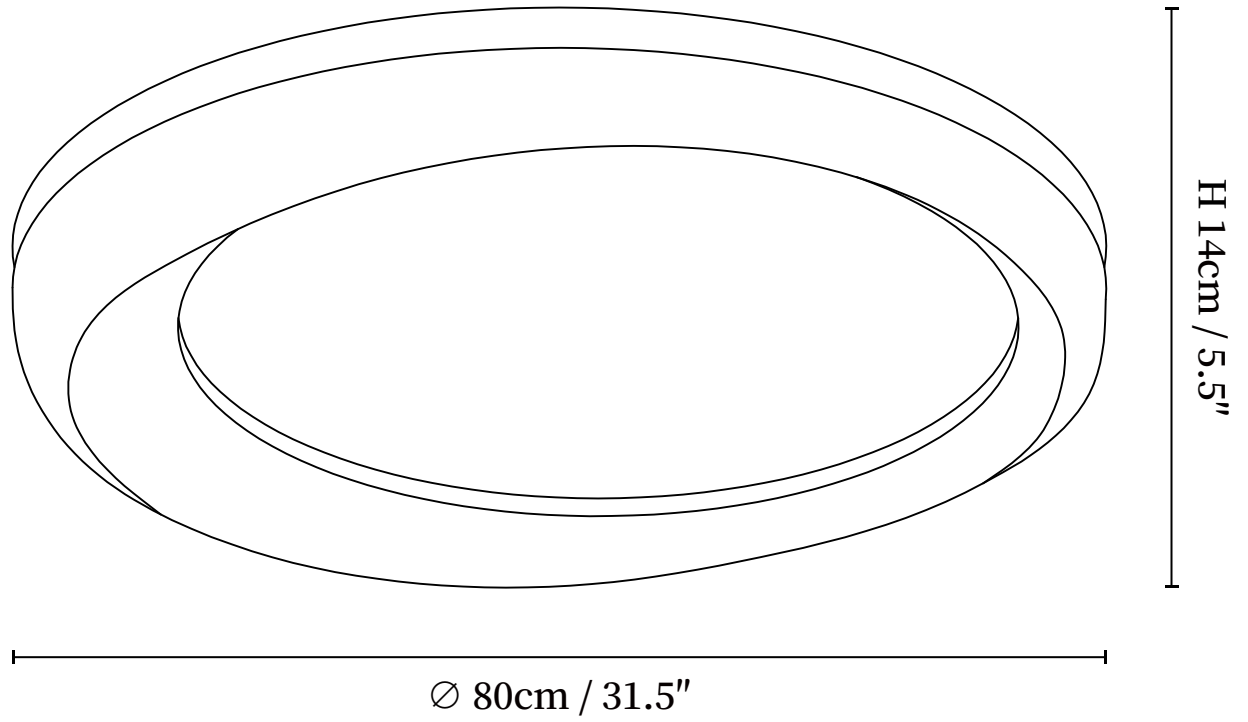

SPECIFICATION SHEET

SPECIFICATION DETAILS

*For custom options, consult factory for details

Fixture Dimensions	D 17.7" x H 4.7" (Power: ~30W) D 23.6" x H 5.1" (Power: ~48W) D 31.5" x H 5.5" (Power: ~65W)
Light source	Integrated LED
Wattage	~30W/~48W/~65W
Voltage	AC 110-240V
Dimming	Not supported
CRI(Ra)	90+CRI
Mounting	Hardwired.
LED Rated Life	30000 hours
Color Temperature	Warm Light (3000K), Neutral Light (4000K), Cool Light (6000K)
Control method	Compatible with common wall switches (not included)
Finishes	Wood Color, Walnut Color, Black.
Shade Details	White.
Material	Metal, Wood, Acrylic.