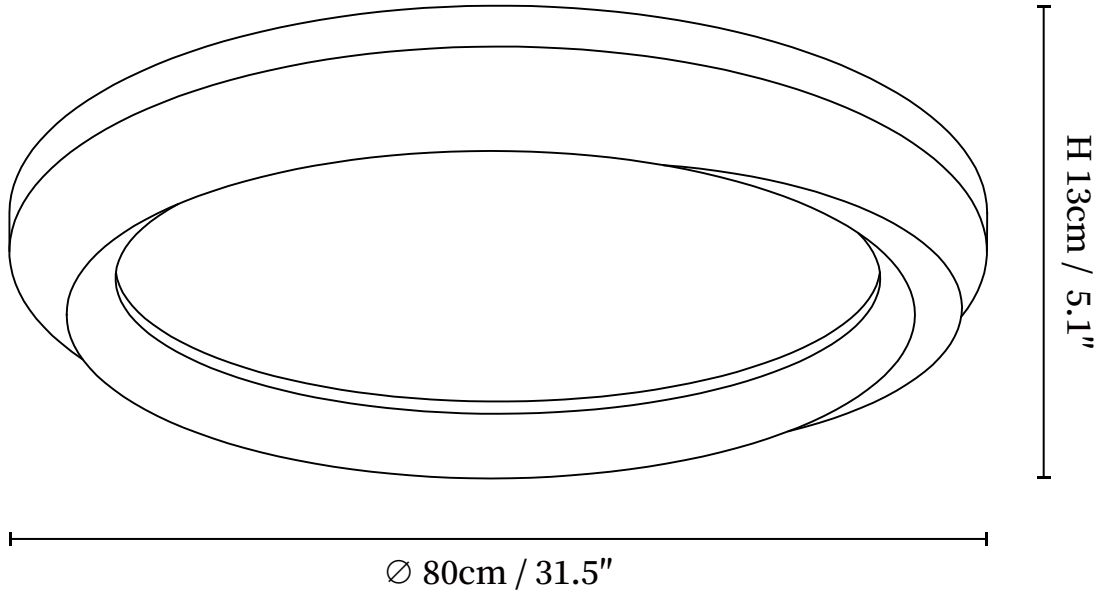

SPECIFICATION SHEET

SPECIFICATION DETAILS

*For custom options, consult factory for details

Fixture Dimensions	D 17.7" x H 5.1" (Power: ~30W) D 23.6" x H 5.1" (Power: ~48W) D31.5" x H 5.1" (Power: ~65W)
Light source	Integrated LED
Wattage	~30W/~48W/~65W
Voltage	AC 110-240V
Dimming	Not supported
CRI(Ra)	90+CRI
Mounting	Hardwired.
LED Rated Life	30000 hours
Color Temperature	Warm Light (3000K), Neutral Light (4000K), Cool Light (6000K)
Control method	Compatible with common wall switches (not included)
Finishes	Wood Color, Walnut Color.
Shade Details	White.
Material	Metal, Wood, Acrylic.