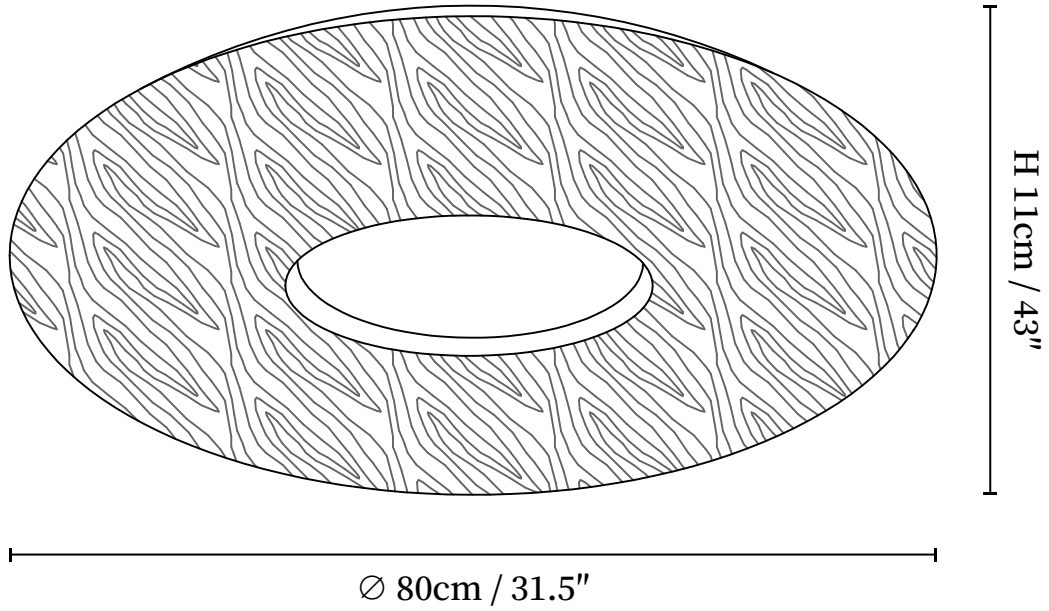

SPECIFICATION SHEET

SPECIFICATION DETAILS

*For custom options, consult factory for details

Fixture Dimensions	D 31.5" x H 4.3"
Light source	Integrated LED
Wattage	~50W
Voltage	AC 110-240V
Dimming	Not supported
CRI(Ra)	90+CRI
Mounting	Hardwired.
LED Rated Life	30000 hours
Color Temperature	Warm Light (3000K), Neutral Light (4000K), Cool Light (6000K)
Control method	Compatible with common wall switches (not included)
Finishes	Wood Color, Walnut Color.
Shade Details	White.
Material	Metal, Wood, Acrylic.