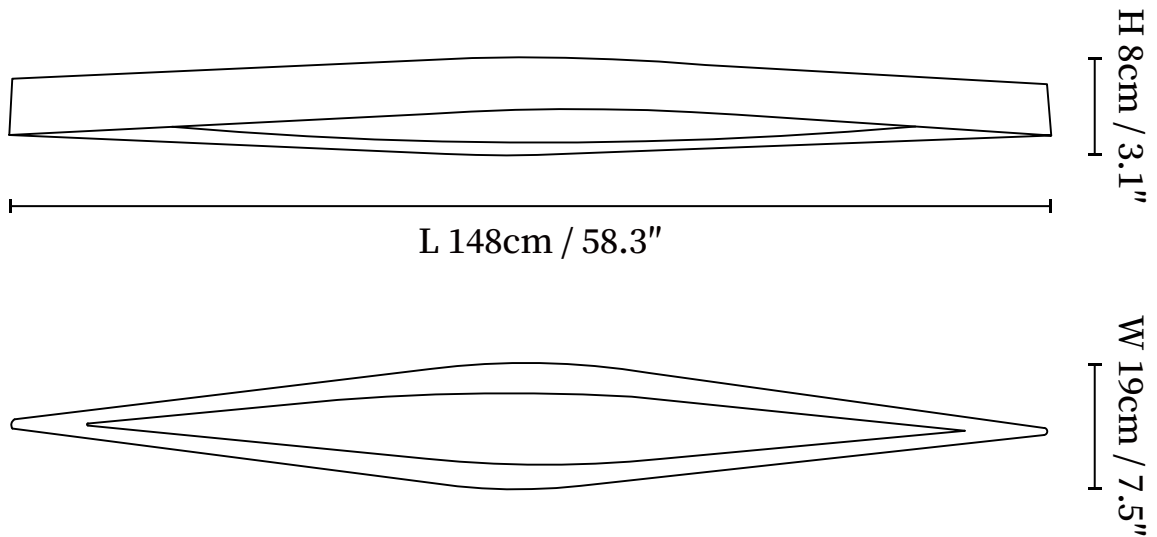

SPECIFICATION SHEET

SPECIFICATION DETAILS

*For custom options, consult factory for details

Fixture Dimensions	L 58.3" x W 7.5" x H 3.1"
Light source	Integrated LED
Wattage	~30W
Voltage	AC 110-240V
Dimming	Not supported
CRI(Ra)	90+CRI
Mounting	Hardwired.
LED Rated Life	30000 hours
Color Temperature	Warm Light (3000K), Neutral Light (4000K), Cool Light (6000K)
Control method	Compatible with common wall switches(not included)
Finishes	Wood Color, Walnut Color, Black.
Shade Details	White.
Material	Metal, Wood, Acrylic.