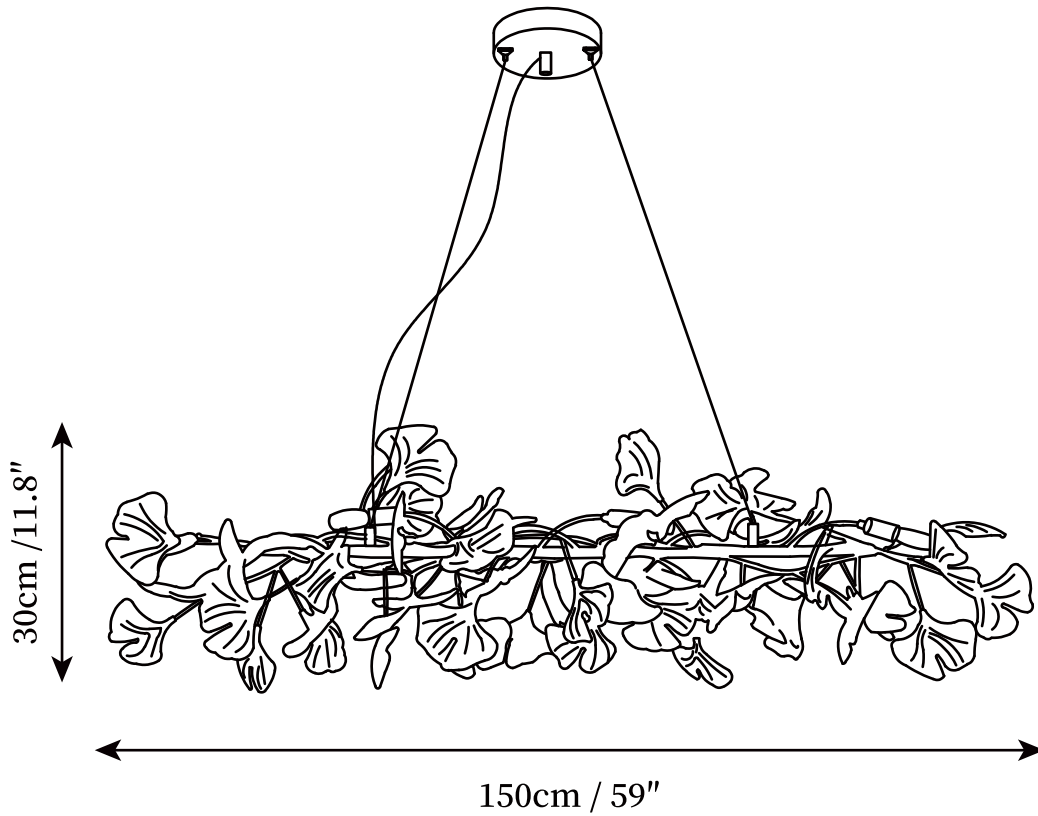

SPECIFICATION SHEET

SPECIFICATION DETAILS

*For custom options, consult factory for details

Fixture Dimensions	L 39.4" x W 11.8"
Light source	G9. (bulb not included).
Wattage	~ 5W incandescent bulb or LED equivalent.
Voltage	AC 110-240V
Mounting	Hardwired.
Dimming	Compatible with dimmable bulbs (bulb not included)
Control method	Compatible with common wall switches(not included)
Finishes	Gold, Black, Nickel, White.
Shade Details	White.
Material	Metal, Iron, Ceramics.
Wire Length	The standard length of the cord is 59" (150 cm), the length is adjustable.

SPECIFICATION SHEET

SPECIFICATION DETAILS

*For custom options, consult factory for details

Fixture Dimensions	L 47.2" X W11.8"
Light source	G9. (bulb not included).
Wattage	~ 5W incandescent bulb or LED equivalent.
Voltage	AC 110-240V
Mounting	Hardwired.
Dimming	Compatible with dimmable bulbs (bulb not included)
Control method	Compatible with common wall switches (not included)
Finishes	Gold, Black, Nickel, White.
Shade Details	White.
Material	Metal, Iron, Ceramics.
Wire Length	The standard length of the cord is 59" (150 cm), the length is adjustable.

SPECIFICATION SHEET

SPECIFICATION DETAILS

*For custom options, consult factory for details

Fixture Dimensions	L 59" X W 11.8"
Light source	G9. (bulb not included).
Wattage	~ 5W incandescent bulb or LED equivalent.
Voltage	AC 110-240V
Mounting	Hardwired.
Dimming	Compatible with dimmable bulbs (bulb not included)
Control method	Compatible with common wall switches (not included)
Finishes	Gold, Black, Nickel, White.
Shade Details	White.
Material	Metal, Iron, Ceramics.
Wire Length	The standard length of the cord is 59" (150 cm), the length is adjustable.