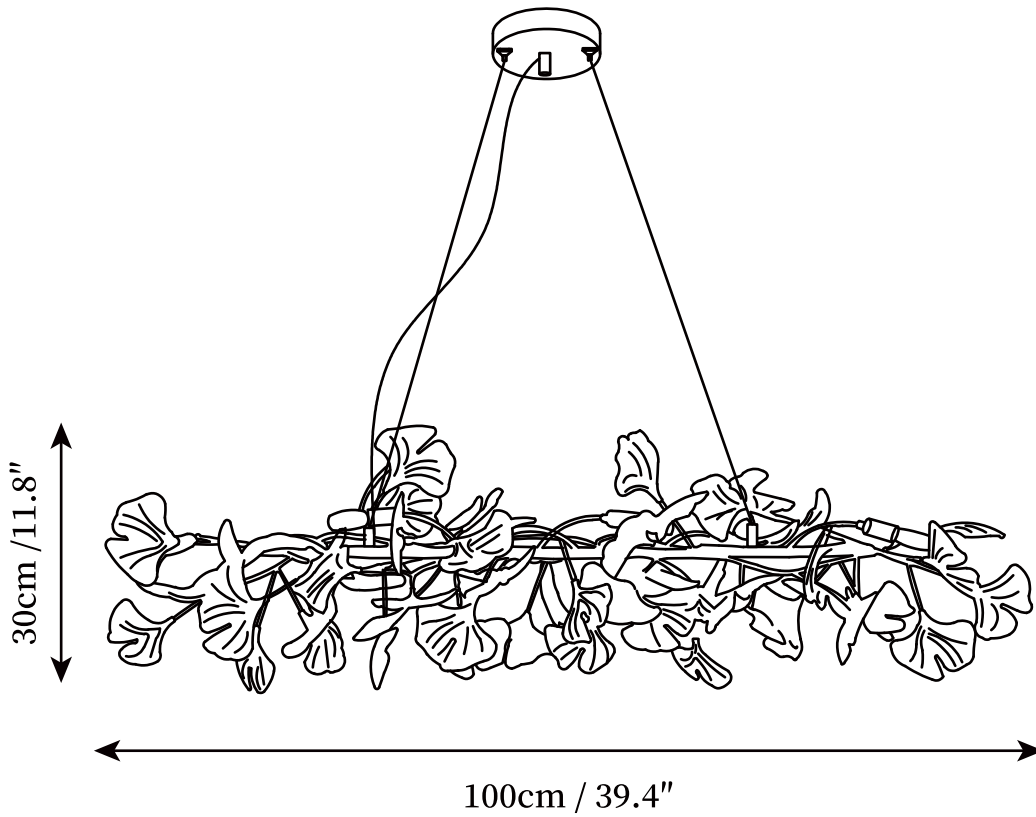

SPECIFICATION SHEET

SPECIFICATION DETAILS

*For custom options, consult factory for details

Fixture Dimensions	L 39.4" x W 11.8"
Light source	G9. (bulb not included).
Wattage	~ 5W incandescent bulb or LED equivalent.
Voltage	AC 110-240V
Mounting	Hardwired.
Dimming	Compatible with dimmable bulbs (bulb not included)
Control method	Compatible with common wall switches(not included)
Finishes	Gold, Black, Nickel, White.
Shade Details	White.
Material	Metal, Iron, Ceramics.
Wire Length	The standard length of the cord is 59" (150 cm), the length is adjustable.

SPECIFICATION SHEET

SPECIFICATION DETAILS

*For custom options, consult factory for details

Fixture Dimensions	L 47.2" X W11.8"
Light source	G9. (bulb not included).
Wattage	~ 5W incandescent bulb or LED equivalent.
Voltage	AC 110-240V
Mounting	Hardwired.
Dimming	Compatible with dimmable bulbs (bulb not included)
Control method	Compatible with common wall switches (not included)
Finishes	Gold, Black, Nickel, White.
Shade Details	White.
Material	Metal, Iron, Ceramics.
Wire Length	The standard length of the cord is 59" (150 cm), the length is adjustable.

SPECIFICATION SHEET

SPECIFICATION DETAILS

*For custom options, consult factory for details

Fixture Dimensions	L 59" X W 11.8"
Light source	G9. (bulb not included).
Wattage	~ 5W incandescent bulb or LED equivalent.
Voltage	AC 110-240V
Mounting	Hardwired.
Dimming	Compatible with dimmable bulbs (bulb not included)
Control method	Compatible with common wall switches (not included)
Finishes	Gold, Black, Nickel, White.
Shade Details	White.
Material	Metal, Iron, Ceramics.
Wire Length	The standard length of the cord is 59" (150 cm), the length is adjustable.