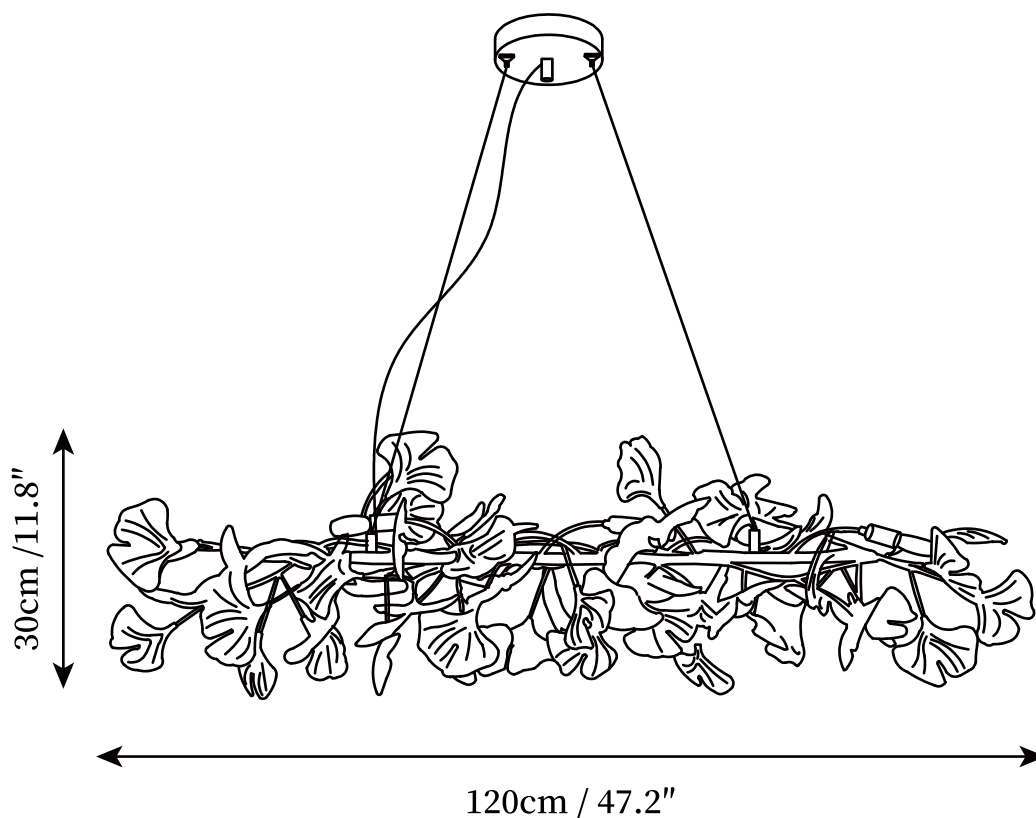

SPECIFICATION SHEET

SPECIFICATION DETAILS

*For custom options, consult factory for details

Fixture Dimensions	L 39.4" x W 11.8"
Light source	G9. (bulb not included).
Wattage	~ 5W incandescent bulb or LED equivalent.
Voltage	AC 110-240V
Mounting	Hardwired.
Dimming	Compatible with dimmable bulbs (bulb not included)
Control method	Compatible with common wall switches(not included)
Finishes	Gold, Black, Nickel, White.
Shade Details	White.
Material	Metal, Iron, Ceramics.
Wire Length	The standard length of the cord is 59" (150 cm), the length is adjustable.

SPECIFICATION SHEET

SPECIFICATION DETAILS

*For custom options, consult factory for details

Fixture Dimensions	L 47.2" X W11.8"
Light source	G9. (bulb not included).
Wattage	~ 5W incandescent bulb or LED equivalent.
Voltage	AC 110-240V
Mounting	Hardwired.
Dimming	Compatible with dimmable bulbs (bulb not included)
Control method	Compatible with common wall switches (not included)
Finishes	Gold, Black, Nickel, White.
Shade Details	White.
Material	Metal, Iron, Ceramics.
Wire Length	The standard length of the cord is 59" (150 cm), the length is adjustable.

SPECIFICATION SHEET

SPECIFICATION DETAILS

*For custom options, consult factory for details

Fixture Dimensions	L 59" X W 11.8"
Light source	G9. (bulb not included).
Wattage	~ 5W incandescent bulb or LED equivalent.
Voltage	AC 110-240V
Mounting	Hardwired.
Dimming	Compatible with dimmable bulbs (bulb not included)
Control method	Compatible with common wall switches (not included)
Finishes	Gold, Black, Nickel, White.
Shade Details	White.
Material	Metal, Iron, Ceramics.
Wire Length	The standard length of the cord is 59" (150 cm), the length is adjustable.