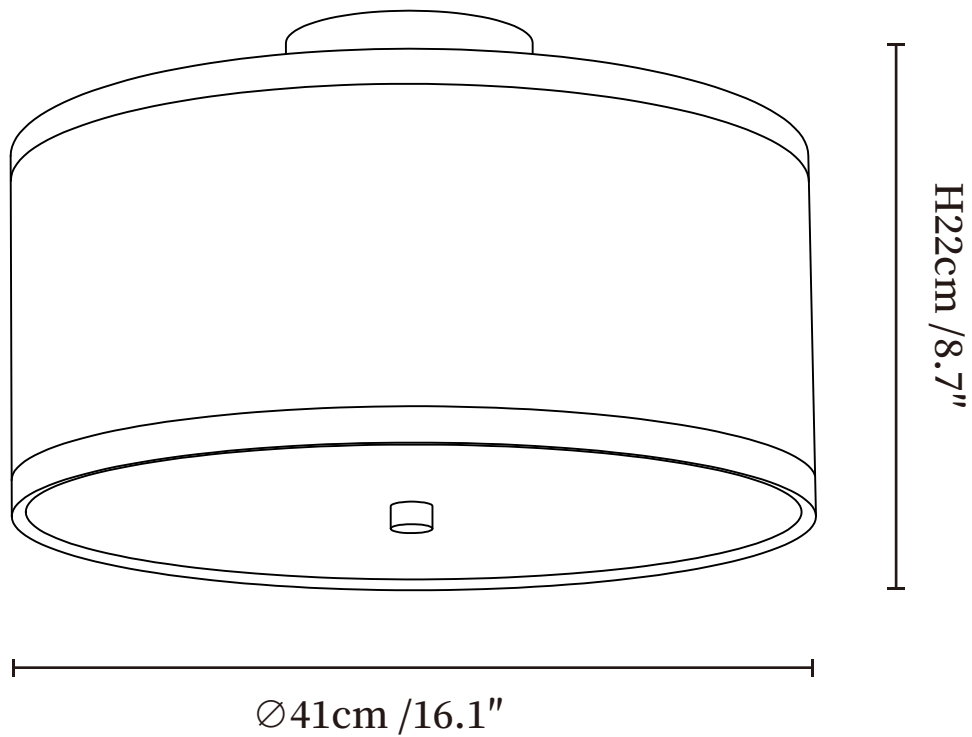

SPECIFICATION SHEET

SPECIFICATION DETAILS

*For custom options, consult factory for details

Fixture Dimensions	Ø 16.1" x H 8.7"
Light source	E26 or E27(bulb not included)
Wattage	MAX 40W incandescent bulb or LED equivalent.
Voltage	AC 110-240V
Mounting	Hardwired.
Dimming	Please purchase dimmable light bulbs separately.
Control method	Compatible with common wall switches(not included)
Finishes	Nickel.
Shade Details	White.
Material	Metal, Fabric.