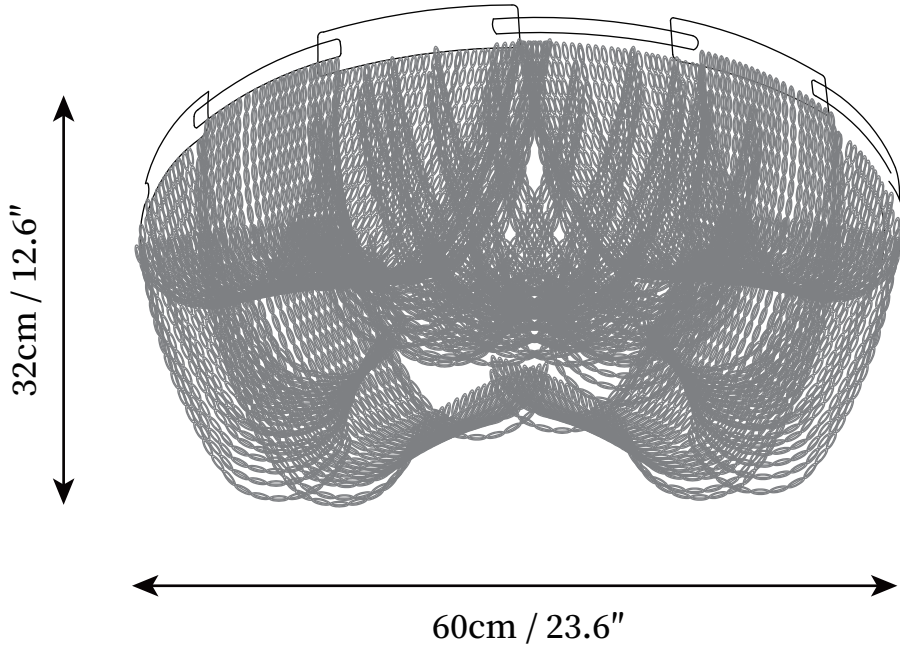

SPECIFICATION SHEET

SPECIFICATION DETAILS

*For custom options, consult factory for details

Fixture Dimensions	D 23.6" x H 12.6"
	E14
Wattage	15W
Voltage	AC 110-240V
Color Temperature	Based on the purchase of light bulbs
CRI(Ra)	80CRI
Mounting	Ceiling
Driver Required	NO
Optional Color Temps	Buy bulbs as needed
LED Rated Life	Based on bulb life (we do not supply bulbs)
Dimming	Dimming is not supported
Finishes	Gold, Silver
Shade Details	Gold, Silver
Material	Metal, Stainless steel, Aluminum chain
Wire Length	59"
Wire Type	Black Coaxial Wire