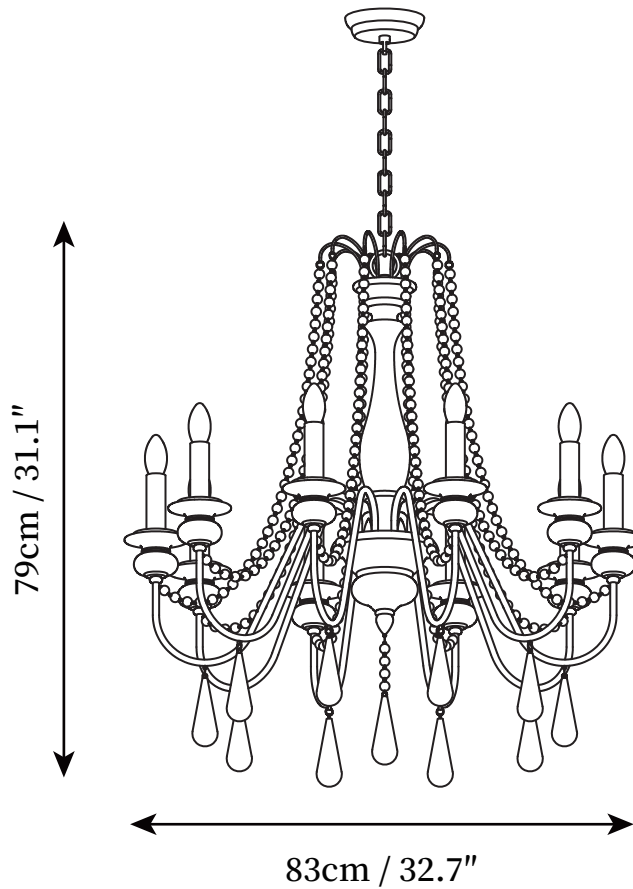

SPECIFICATION SHEET

SPECIFICATION DETAILS

*For custom options, consult factory for details

Fixture Dimensions	D 29.5" x H 30.7"
	E14
Wattage	15W
Voltage	AC 110-240V
Color Temperature	Based on the purchase of light bulbs
CRI(Ra)	80CRI
Mounting	Ceiling
Driver Required	NO
Optional Color Temps	Buy bulbs as needed
LED Rated Life	Based on bulb life (we do not supply bulbs)
Dimming	Dimming is not supported
Finishes	Vintage color, Imitation white
Shade Details	Vintage color, Imitation white
Material	Wooden, Iron, Metal
Hanging chain Length	Hanging chain 50cm / 19.7
Hanging chain Type	Black / Hanging chain

SPECIFICATION SHEET

SPECIFICATION DETAILS

*For custom options, consult factory for details

Fixture Dimensions	D 32.7" x H 31.1"
	E14
Wattage	15W
Voltage	AC 110-240V
Color Temperature	Based on the purchase of light bulbs
CRI(Ra)	80CRI
Mounting	Ceiling
Driver Required	NO
Optional Color Temps	Buy bulbs as needed
LED Rated Life	Based on bulb life (we do not supply bulbs)
Dimming	Dimming is not supported
Finishes	Vintage color, Imitation white
Shade Details	Vintage color, Imitation white
Material	Wooden, Iron, Metal
Hanging chain Length	Hanging chain 50cm / 19.7
Hanging chain Type	Black / Hanging chain