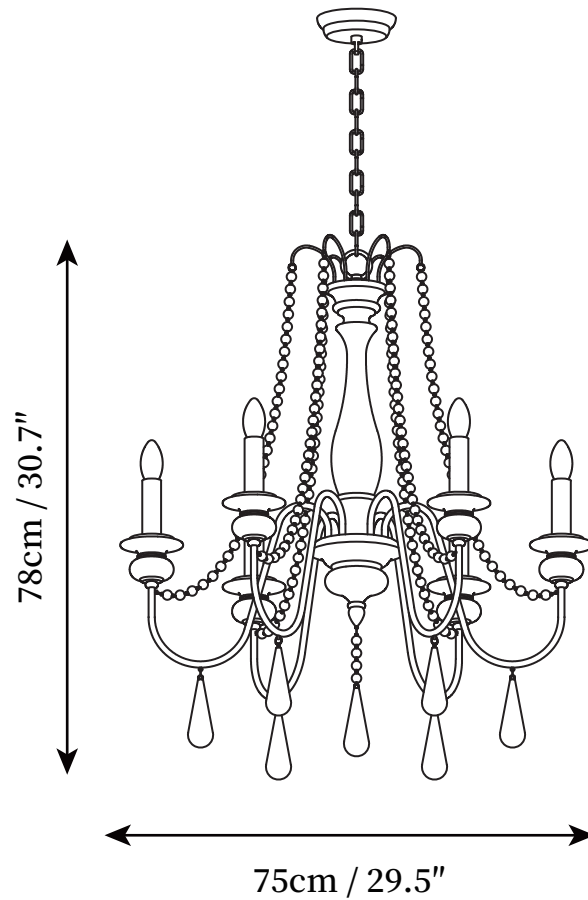

SPECIFICATION SHEET

SPECIFICATION DETAILS

*For custom options, consult factory for details

Fixture Dimensions	D 29.5" x H 30.7"
	E14
Wattage	15W
Voltage	AC 110-240V
Color Temperature	Based on the purchase of light bulbs
CRI(Ra)	80CRI
Mounting	Ceiling
Driver Required	NO
Optional Color Temps	Buy bulbs as needed
LED Rated Life	Based on bulb life (we do not supply bulbs)
Dimming	Dimming is not supported
Finishes	Vintage color, Imitation white
Shade Details	Vintage color, Imitation white
Material	Wooden, Iron, Metal
Hanging chain Length	Hanging chain 50cm / 19.7
Hanging chain Type	Black / Hanging chain

SPECIFICATION SHEET

SPECIFICATION DETAILS

*For custom options, consult factory for details

Fixture Dimensions	D 32.7" x H 31.1"
	E14
Wattage	15W
Voltage	AC 110-240V
Color Temperature	Based on the purchase of light bulbs
CRI(Ra)	80CRI
Mounting	Ceiling
Driver Required	NO
Optional Color Temps	Buy bulbs as needed
LED Rated Life	Based on bulb life (we do not supply bulbs)
Dimming	Dimming is not supported
Finishes	Vintage color, Imitation white
Shade Details	Vintage color, Imitation white
Material	Wooden, Iron, Metal
Hanging chain Length	Hanging chain 50cm / 19.7
Hanging chain Type	Black / Hanging chain