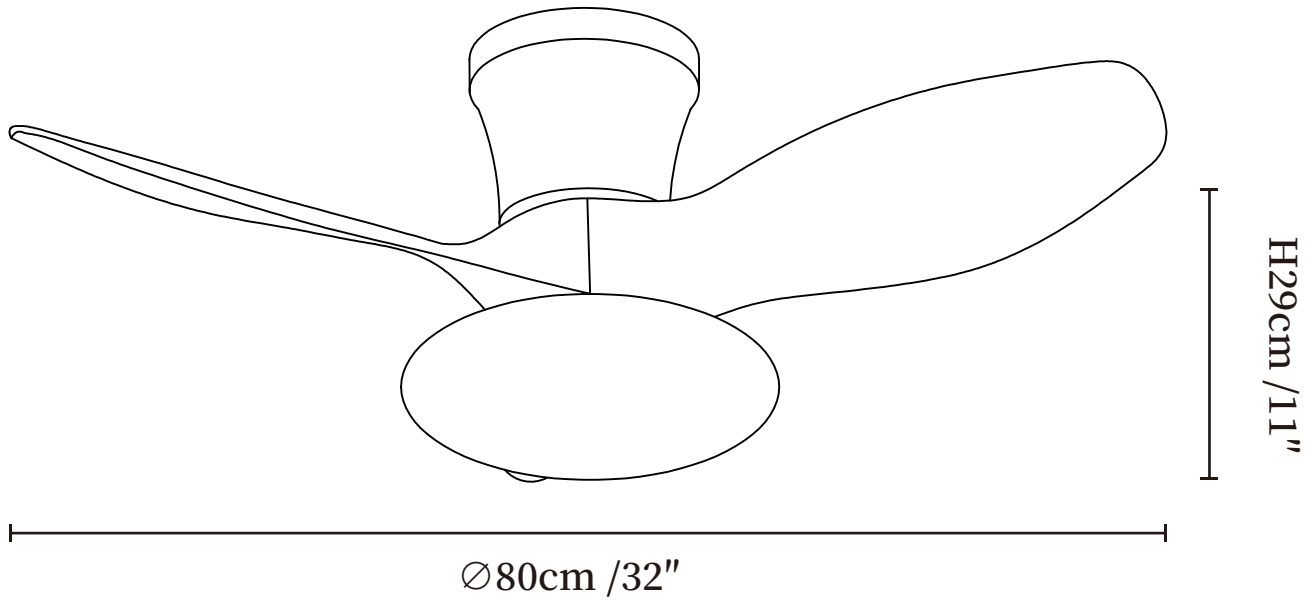

SPECIFICATION SHEET

SPECIFICATION DETAILS

*For custom options, consult factory for details

Fixture Dimensions	Ø 32" x H 11"
Light source	Integrated LED
Wattage	35W
Voltage	AC 110-240V
Mounting	Hardwired
CRI(Ra)	90+CRI
LED Rated Life	50000 hours
Color Temperature	Warm Light (3000K), Neutral Light (4000K), Cool Light (6000K)
Control method	Remote control.
Dimming	Three-color dimming.
Finishes	Walnut Color, White, Wood Color, Nickel.
Shade Details	White.
Material	Metal frame, ABS blades, acrylic shade, pure copper motor.
Rod Length	Suspension rod is 9.8"+4.9", and can be spliced as needed.