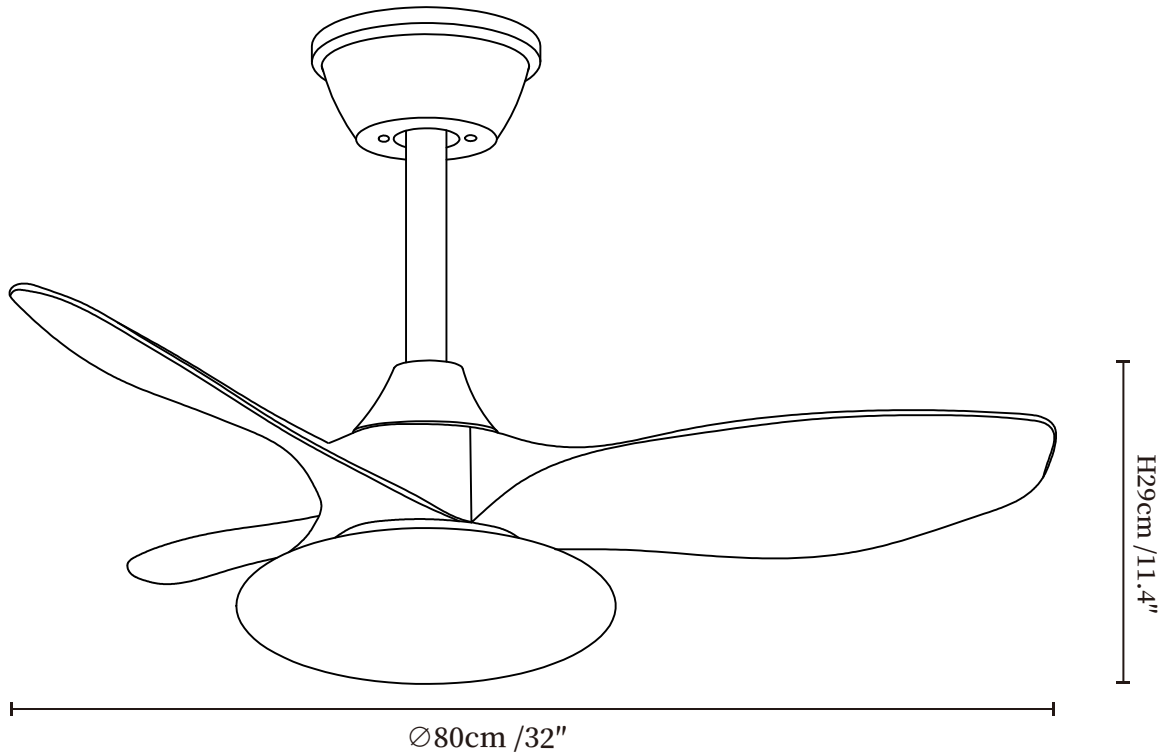

SPECIFICATION SHEET

SPECIFICATION DETAILS

*For custom options, consult factory for details

Fixture Dimensions	Ø 32" x H 11.4"
Light source	Integrated LED
Wattage	24W
Voltage	AC 110-240V
Mounting	Hardwired
CRI(Ra)	90+CRI
LED Rated Life	50000 hours
Color Temperature	Warm Light (3000K), Neutral Light (4000K), Cool Light (6000K)
Control method	Remote control.
Dimming	Three-color dimming.
Finishes	Walnut Color, Wood Color, Nickel.
Shade Details	White.
Material	Metal frame, ABS blades, PC shade, pure copper motor.
Rod Length	Suspension rod is 9.8"+4.9", and can be spliced as needed.