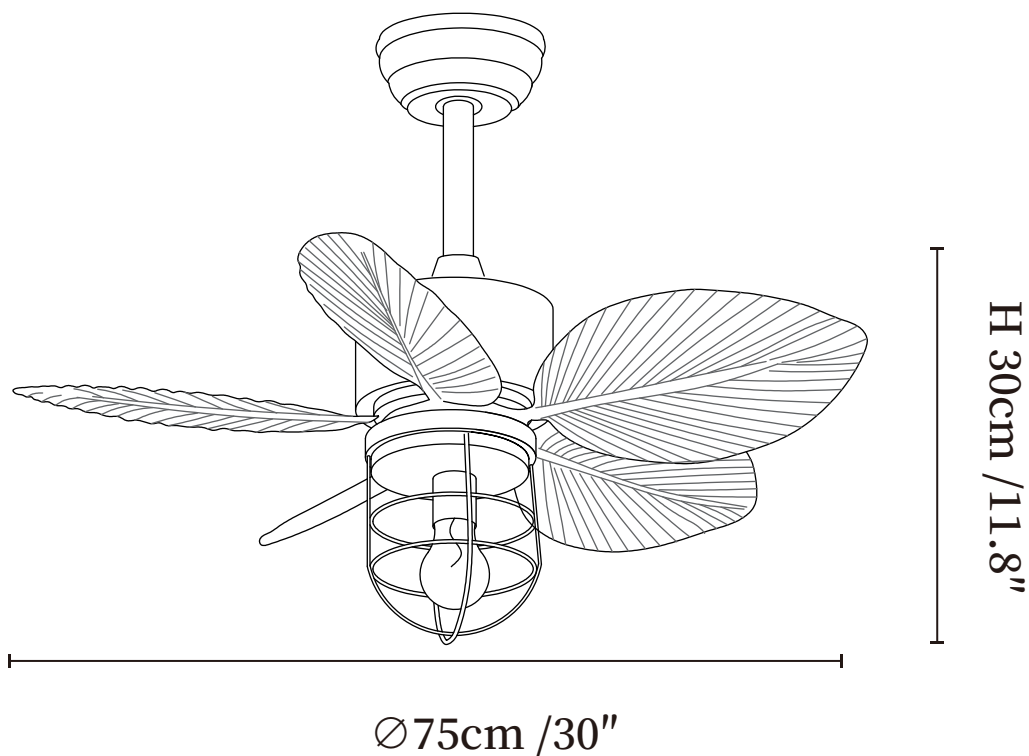

SPECIFICATION SHEET

SPECIFICATION DETAILS

*For custom options, consult factory for details

Fixture Dimensions	$\text{Ø } 30'' \times \text{H } 11.8''$
Light source	E26 or E27 (bulb not included)
Wattage	MAX 40W incandescent bulb or LED equivalent.
Voltage	AC 110-220V
Mounting	Hardwired.
Dimming	Please purchase dimmable light bulbs separately.
Control method	Remote control.
Material	Metal frame, ABS blades, glass shade, pure copper motor, Rattan.
Finishes	Walnut Wood, Black.
Shade Details	White, Nature Rattan.