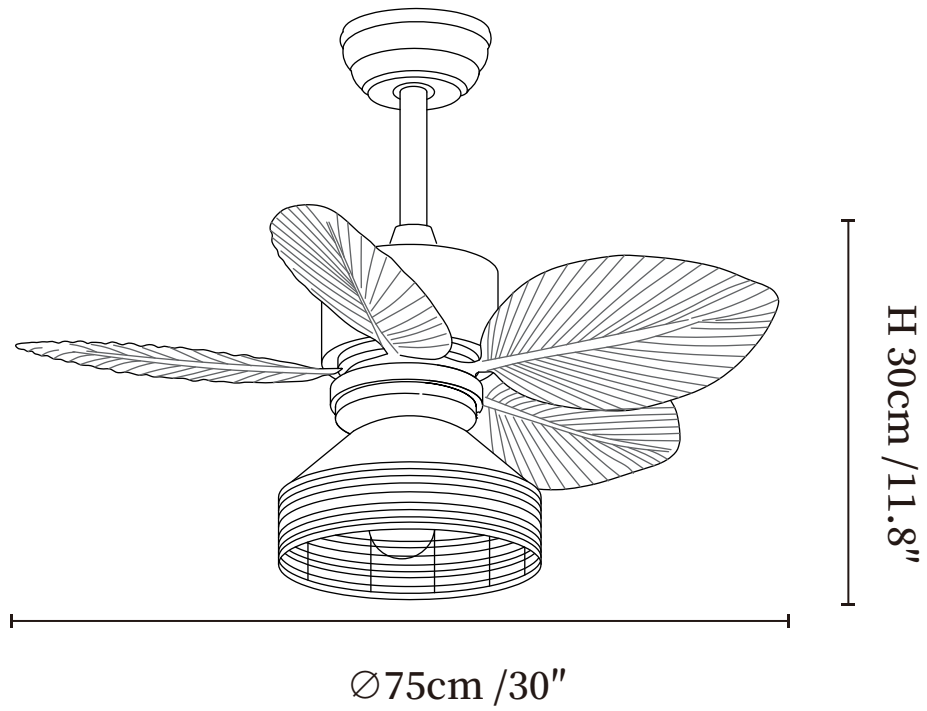

SPECIFICATION SHEET

SPECIFICATION DETAILS

*For custom options, consult factory for details

Fixture Dimensions	$\text{Ø } 30'' \times \text{H } 11.8''$
Light source	E26 or E27 (bulb not included)
Wattage	MAX 40W incandescent bulb or LED equivalent.
Voltage	AC 110-220V
Mounting	Hardwired.
Dimming	Please purchase dimmable light bulbs separately.
Control method	Remote control.
Material	Metal frame, ABS blades, glass shade, pure copper motor, Rattan.
Finishes	Walnut Wood, Black.
Shade Details	White, Nature Rattan.