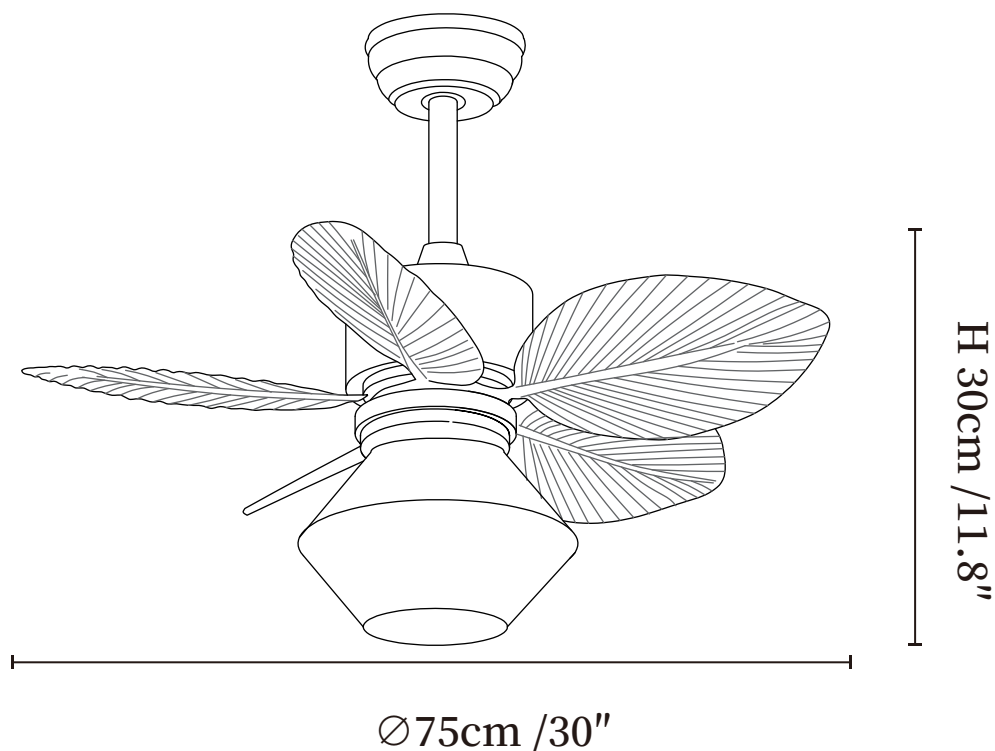

SPECIFICATION SHEET

SPECIFICATION DETAILS

*For custom options, consult factory for details

Fixture Dimensions	Ø 30" x H 11.8"
Light source	E26 or E27 (bulb not included)
Wattage	MAX 40W incandescent bulb or LED equivalent.
Voltage	AC 110-220V
Mounting	Hardwired.
Dimming	Please purchase dimmable light bulbs separately.
Control method	Remote control.
Material	Metal frame, ABS blades, glass shade, pure copper motor, Rattan.
Finishes	Walnut Wood, Black.
Shade Details	White, Nature Rattan.