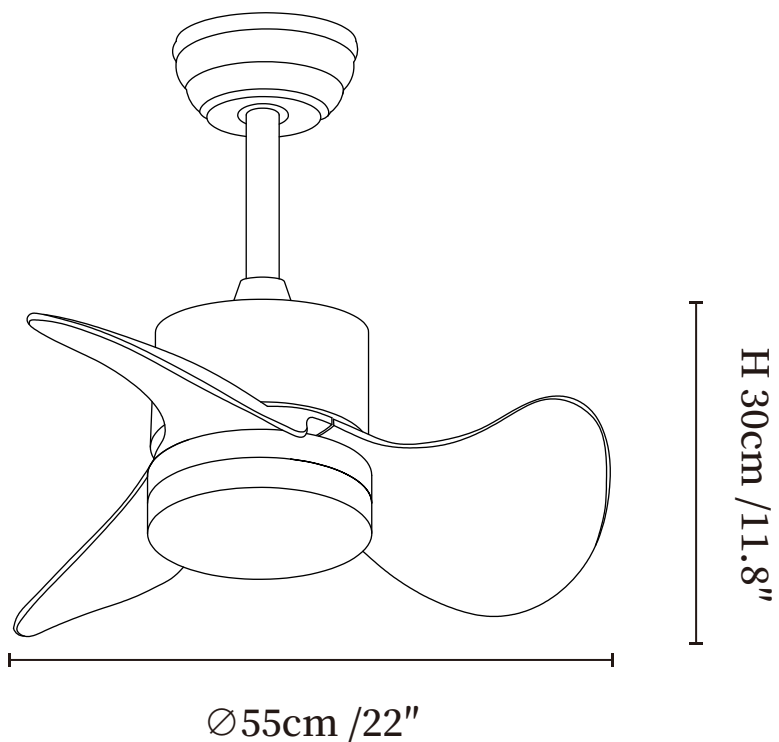

## SPECIFICATION DETAILS

\*For custom options, consult factory for details

<b>Fixture Dimensions</b>	Ø 22" x H 11.8"
<b>Light source</b>	E26 or E27 (bulb not included)
<b>Wattage</b>	MAX 40W incandescent bulb or LED equivalent.
<b>Voltage</b>	AC 110-220V
<b>Mounting</b>	Hardwired.
<b>Dimming</b>	Please purchase dimmable light bulbs separately.
<b>Control method</b>	Remote control.
<b>Material</b>	Metal frame, ABS blades, glass shade, pure copper motor, Rattan.
<b>Finishes</b>	Walnut Wood, Black.
<b>Shade Details</b>	White, Nature Rattan.

## SPECIFICATION DETAILS

\*For custom options, consult factory for details

<b>Fixture Dimensions</b>	Ø 30" x H 11.8"
<b>Light source</b>	E26 or E27 (bulb not included)
<b>Wattage</b>	MAX 40W incandescent bulb or LED equivalent.
<b>Voltage</b>	AC 110-220V
<b>Mounting</b>	Hardwired.
<b>Dimming</b>	Please purchase dimmable light bulbs separately.
<b>Control method</b>	Remote control.
<b>Material</b>	Metal frame, ABS blades, glass shade, pure copper motor, Rattan.
<b>Finishes</b>	Walnut Wood, Black.
<b>Shade Details</b>	White, Nature Rattan.