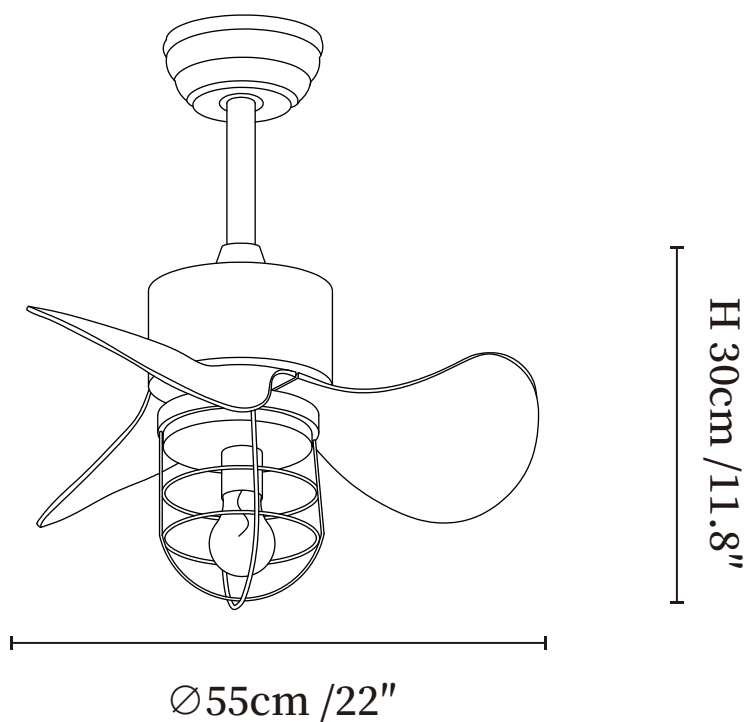

## SPECIFICATION DETAILS

\*For custom options, consult factory for details

<b>Fixture Dimensions</b>	Ø 22" x H 11.8"
<b>Light source</b>	E26 or E27 (bulb not included)
<b>Wattage</b>	MAX 40W incandescent bulb or LED equivalent.
<b>Voltage</b>	AC 110-220V
<b>Mounting</b>	Hardwired.
<b>Dimming</b>	Please purchase dimmable light bulbs separately.
<b>Control method</b>	Remote control.
<b>Material</b>	Metal frame, ABS blades, glass shade, pure copper motor, Rattan.
<b>Finishes</b>	Walnut Wood, Black.
<b>Shade Details</b>	White, Nature Rattan.

## SPECIFICATION DETAILS

\*For custom options, consult factory for details

<b>Fixture Dimensions</b>	Ø 30" x H 11.8"
<b>Light source</b>	E26 or E27 (bulb not included)
<b>Wattage</b>	MAX 40W incandescent bulb or LED equivalent.
<b>Voltage</b>	AC 110-220V
<b>Mounting</b>	Hardwired.
<b>Dimming</b>	Please purchase dimmable light bulbs separately.
<b>Control method</b>	Remote control.
<b>Material</b>	Metal frame, ABS blades, glass shade, pure copper motor, Rattan.
<b>Finishes</b>	Walnut Wood, Black.
<b>Shade Details</b>	White, Nature Rattan.