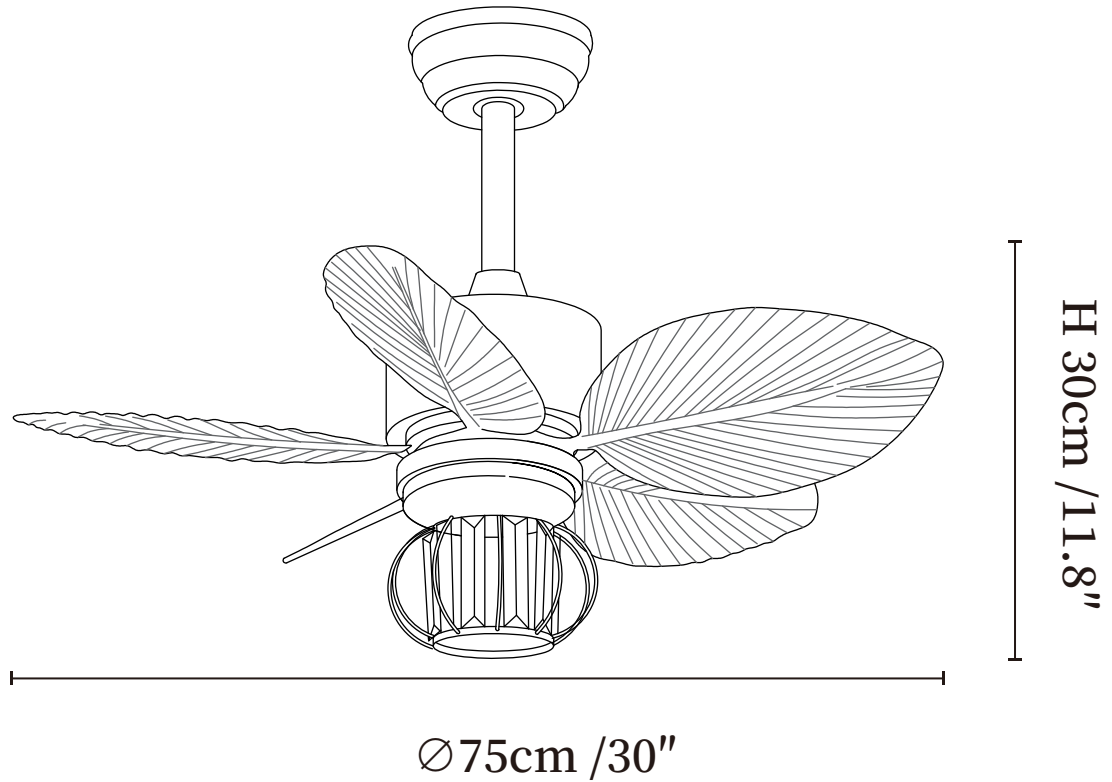

SPECIFICATION SHEET

SPECIFICATION DETAILS

*For custom options, consult factory for details

Fixture Dimensions	$\text{Ø } 30'' \times \text{H } 11.8''$
Light source	E26 or E27 (bulb not included)
Wattage	MAX 40W incandescent bulb or LED equivalent.
Voltage	AC 110-220V
Mounting	Hardwired.
Dimming	Please purchase dimmable light bulbs separately.
Control method	Remote control.
Material	Metal frame, ABS blades, glass shade, pure copper motor, Rattan.
Finishes	Walnut Wood, Black.
Shade Details	White, Nature Rattan.