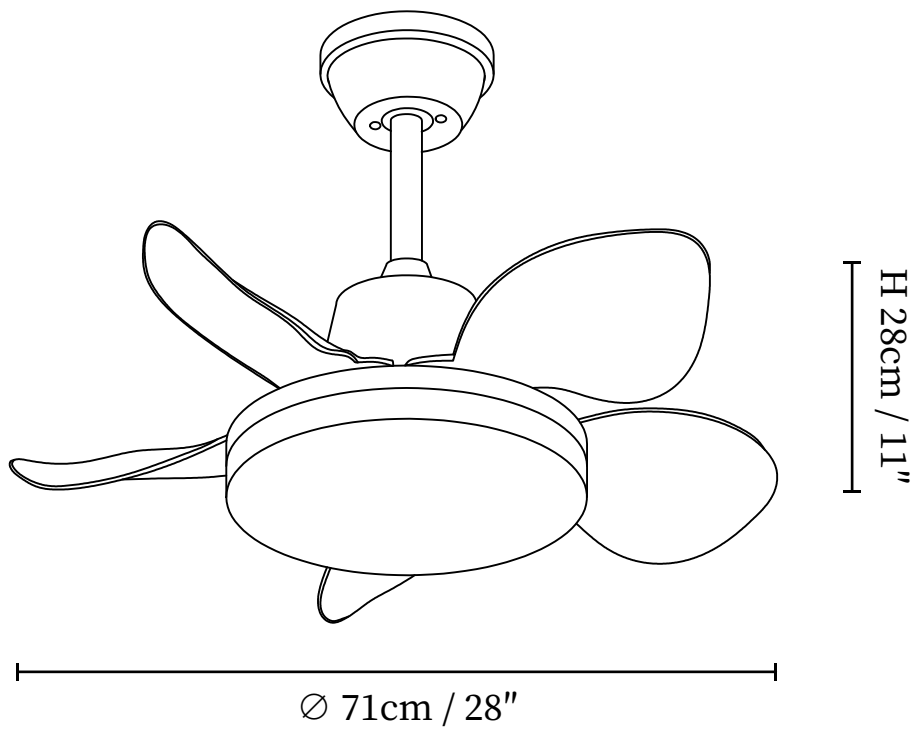

SPECIFICATION SHEET

SPECIFICATION DETAILS

*For custom options, consult factory for details

Fixture Dimensions	D 28" x H 11"
Light source	Integrated LED
Wattage	48W
Voltage	AC 110-240V
Mounting	Hardwired
CRI(Ra)	90+CRI
LED Rated Life	50000 hours
Color Temperature	Warm Light (3000K), Neutral Light (4000K), Cool Light (6000K)
Control method	Remote control.
Dimming	Three-color dimming.
Finishes	Walnut Wood, Black
Shade Details	White
Material	Metal frame, ABS blades, acrylic shade, pure copper motor
Rod Length	Suspension rod is 9.8"+4.9", and can be spliced as needed.
	2 Years