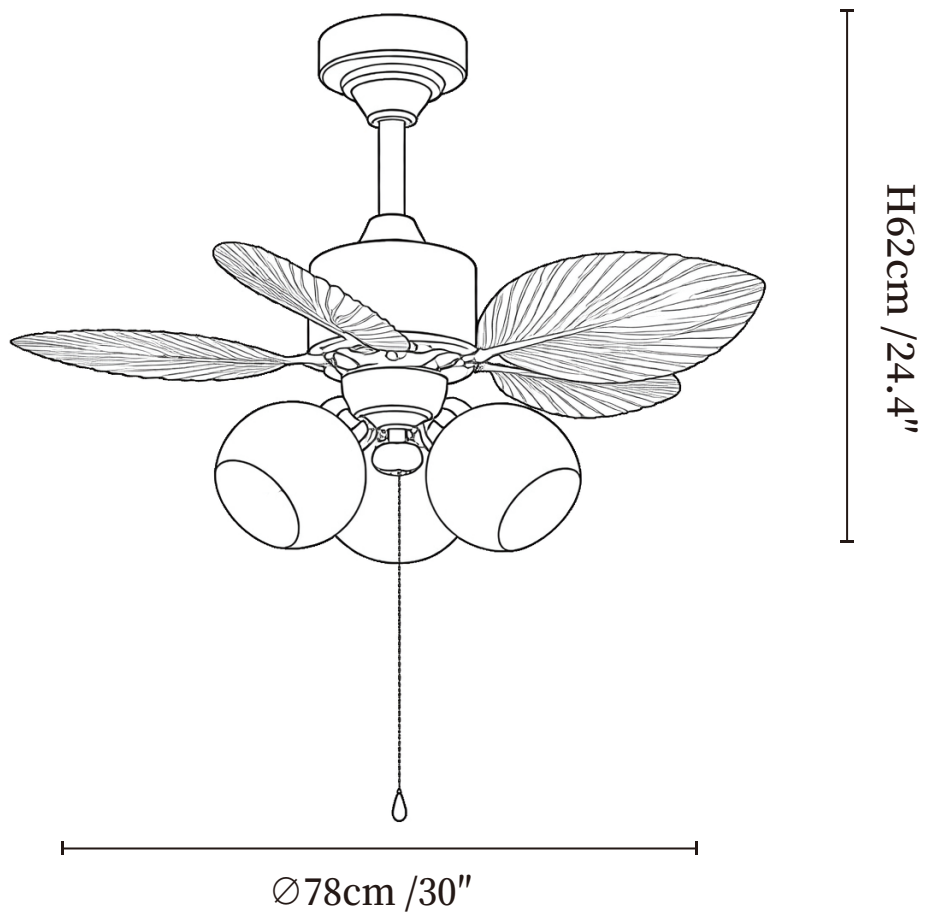

SPECIFICATION DETAILS

*For custom options, consult factory for details

Fixture Dimensions	Ø 30" x H 17.3"
Light source	G45 (bulb not included)
Wattage	MAX 35W incandescent bulb or LED equivalent.
Voltage	AC 110-220V
Mounting	Hardwired.
Dimming	Please purchase dimmable light bulbs separately.
Control method	Remote control.
Material	Metal frame, ABS blades, glass shade, pure copper motor.
Finishes	Walnut Color, Black, Bronze.
Shade Details	Amber, Yellow.

SPECIFICATION DETAILS

*For custom options, consult factory for details

Fixture Dimensions	$\varnothing 30'' \times H 24.4''$
Light source	G45 (bulb not included)
Wattage	MAX 35W incandescent bulb or LED equivalent.
Voltage	AC 110-220V
Mounting	Hardwired.
Dimming	Please purchase dimmable light bulbs separately.
Control method	Remote control.
Material	Metal frame, ABS blades, glass shade, pure copper motor.
Finishes	Walnut Color, Black, Bronze.
Shade Details	Amber, Yellow.

SPECIFICATION DETAILS

*For custom options, consult factory for details

Fixture Dimensions	Ø 30" x H 24.4"
Light source	G45 (bulb not included)
Wattage	MAX 35W incandescent bulb or LED equivalent.
Voltage	AC 110-220V
Mounting	Hardwired.
Dimming	Please purchase dimmable light bulbs separately.
Control method	Remote control.
Material	Metal frame, ABS blades, glass shade, pure copper motor.
Finishes	Walnut Color, Black, Bronze.
Shade Details	Amber, Yellow.