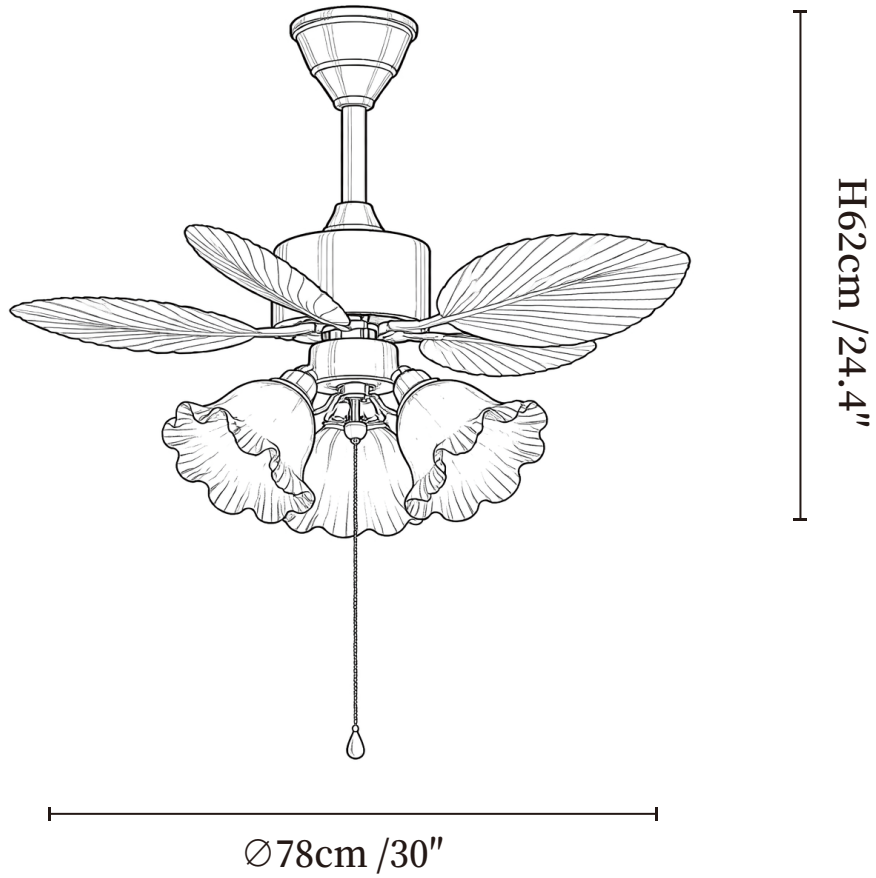

SPECIFICATION DETAILS

*For custom options, consult factory for details

Fixture Dimensions	Ø 30" x H 17.3"
Light source	G45 (bulb not included)
Wattage	MAX 35W incandescent bulb or LED equivalent.
Voltage	AC 110-220V
Mounting	Hardwired.
Dimming	Please purchase dimmable light bulbs separately.
Control method	Remote control.
Material	Metal frame, ABS blades, glass shade, pure copper motor.
Finishes	Walnut Color, Black, Bronze.
Shade Details	Amber, Yellow.

SPECIFICATION DETAILS

*For custom options, consult factory for details

Fixture Dimensions	$\varnothing 30'' \times H 24.4''$
Light source	G45 (bulb not included)
Wattage	MAX 35W incandescent bulb or LED equivalent.
Voltage	AC 110-220V
Mounting	Hardwired.
Dimming	Please purchase dimmable light bulbs separately.
Control method	Remote control.
Material	Metal frame, ABS blades, glass shade, pure copper motor.
Finishes	Walnut Color, Black, Bronze.
Shade Details	Amber, Yellow.

SPECIFICATION DETAILS

*For custom options, consult factory for details

Fixture Dimensions	Ø 30" x H 24.4"
Light source	G45 (bulb not included)
Wattage	MAX 35W incandescent bulb or LED equivalent.
Voltage	AC 110-220V
Mounting	Hardwired.
Dimming	Please purchase dimmable light bulbs separately.
Control method	Remote control.
Material	Metal frame, ABS blades, glass shade, pure copper motor.
Finishes	Walnut Color, Black, Bronze.
Shade Details	Amber, Yellow.