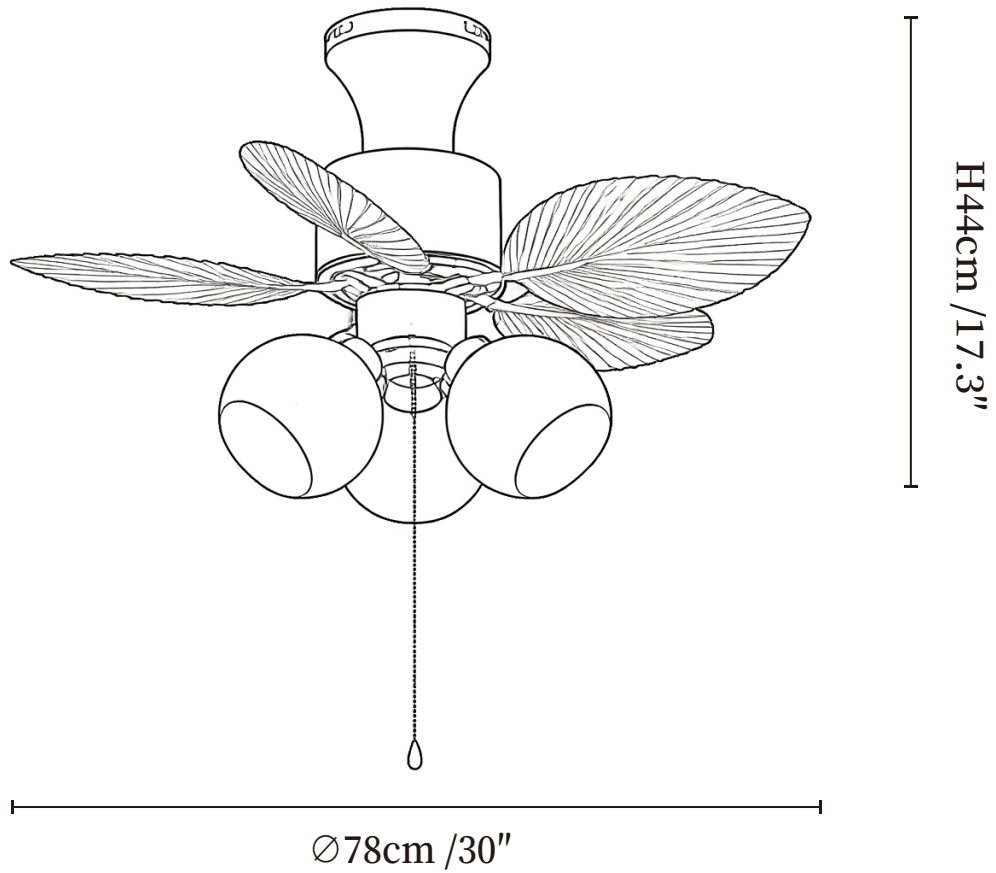

SPECIFICATION DETAILS

*For custom options, consult factory for details

Fixture Dimensions	Ø 30" x H 17.3"
Light source	G45 (bulb not included)
Wattage	MAX 35W incandescent bulb or LED equivalent.
Voltage	AC 110-220V
Mounting	Hardwired.
Dimming	Please purchase dimmable light bulbs separately.
Control method	Remote control.
Material	Metal frame, ABS blades, glass shade, pure copper motor.
Finishes	Walnut Color, Black, Bronze.
Shade Details	Amber, Yellow.

SPECIFICATION DETAILS

*For custom options, consult factory for details

Fixture Dimensions	$\varnothing 30'' \times H 24.4''$
Light source	G45 (bulb not included)
Wattage	MAX 35W incandescent bulb or LED equivalent.
Voltage	AC 110-220V
Mounting	Hardwired.
Dimming	Please purchase dimmable light bulbs separately.
Control method	Remote control.
Material	Metal frame, ABS blades, glass shade, pure copper motor.
Finishes	Walnut Color, Black, Bronze.
Shade Details	Amber, Yellow.

SPECIFICATION DETAILS

*For custom options, consult factory for details

Fixture Dimensions	Ø 30" x H 24.4"
Light source	G45 (bulb not included)
Wattage	MAX 35W incandescent bulb or LED equivalent.
Voltage	AC 110-220V
Mounting	Hardwired.
Dimming	Please purchase dimmable light bulbs separately.
Control method	Remote control.
Material	Metal frame, ABS blades, glass shade, pure copper motor.
Finishes	Walnut Color, Black, Bronze.
Shade Details	Amber, Yellow.