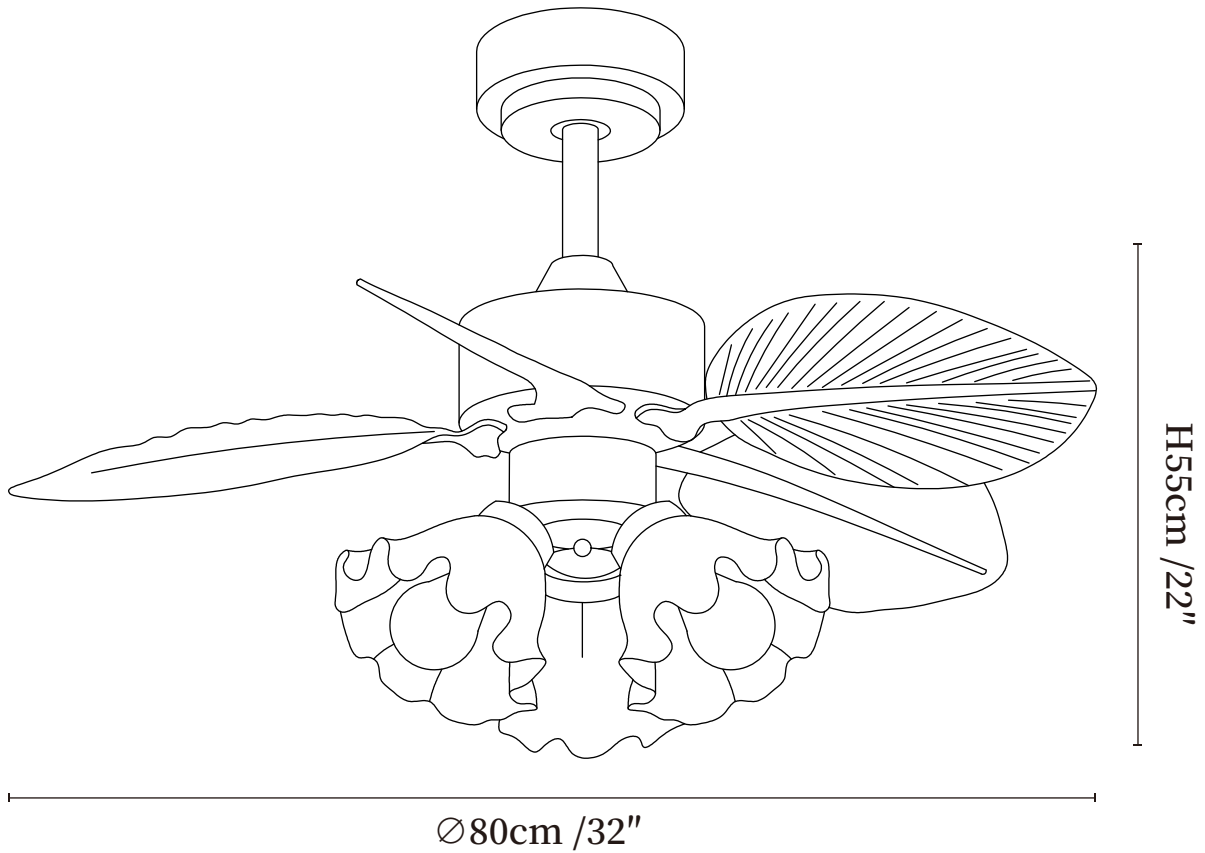

# SPECIFICATION SHEET

---

## SPECIFICATION DETAILS

\*For custom options, consult factory for details

<b>Fixture Dimensions</b>	Ø 32" x H 22"
<b>Light source</b>	E26 or E27 (bulb not included)
<b>Wattage</b>	MAX 40W incandescent bulb or LED equivalent.
<b>Voltage</b>	AC 110-220V
<b>Mounting</b>	Hardwired.
<b>Dimming</b>	Please purchase dimmable light bulbs separately.
<b>Control method</b>	Remote control.
<b>Material</b>	Metal frame, ABS blades, glass shade, pure copper motor.
<b>Finishes</b>	Walnut Color, Black.
<b>Shade Details</b>	White.