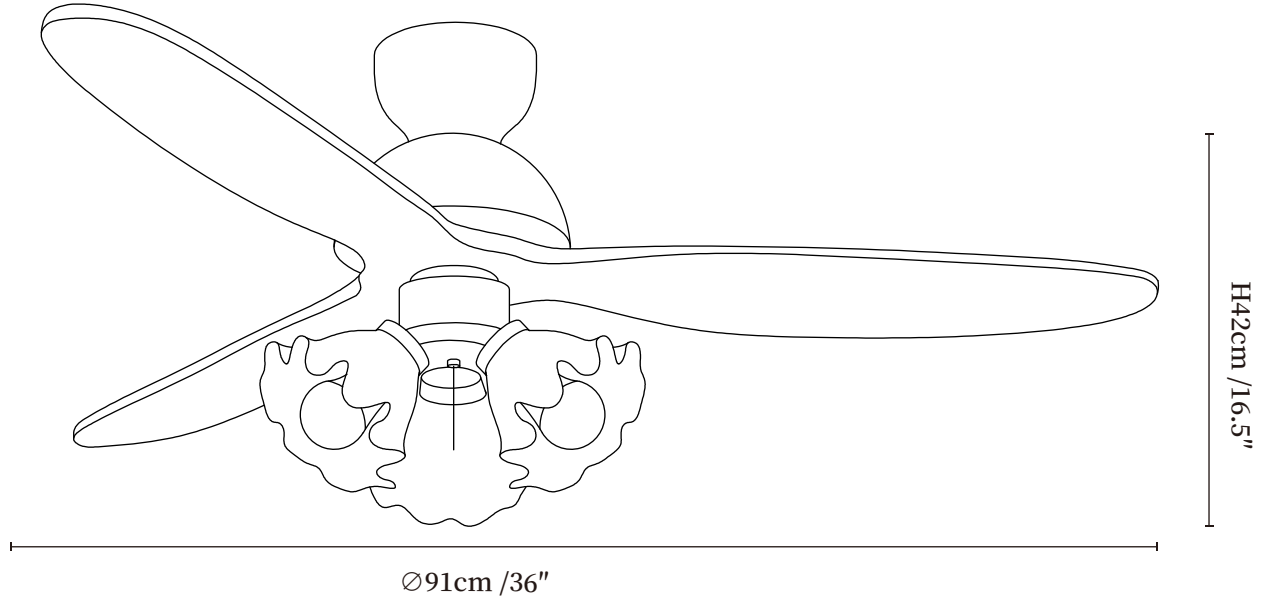

SPECIFICATION SHEET

SPECIFICATION DETAILS

*For custom options, consult factory for details

Fixture Dimensions	Ø 36" x H 16.5" Ø 42" x H 16.5" Ø 52" x H 16.5"
Light source	Integrated LED
Wattage	35W
Voltage	AC 110-240V
Mounting	Hardwired
CRI(Ra)	90+CRI
LED Rated Life	50000 hours
Color Temperature	Warm Light (3000K), Neutral Light (4000K), Cool Light (6000K)
Control method	Remote control.
Dimming	Three-color dimming.
Finishes	Walnut Color, Black.
Shade Details	White.
Material	Metal frame, Wooden blades, Glass shade, pure copper motor.