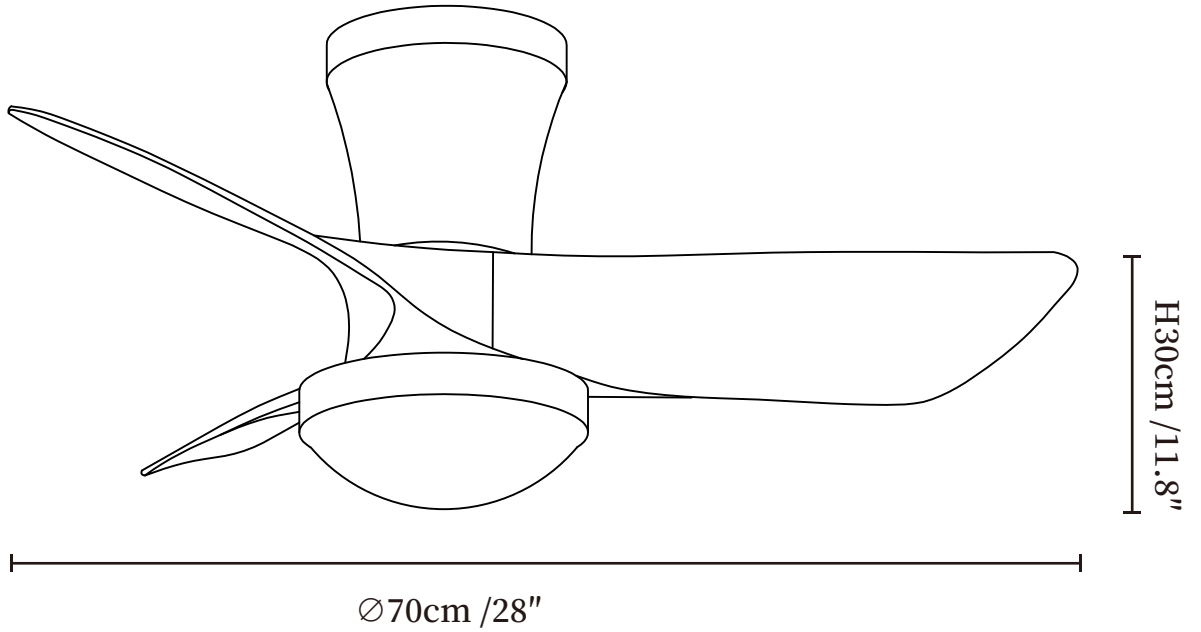

SPECIFICATION SHEET

SPECIFICATION DETAILS

*For custom options, consult factory for details

Fixture Dimensions	Ø 28" x H 11.8"
Light source	Integrated LED
Wattage	24W
Voltage	AC 110-240V
Mounting	Hardwired
CRI(Ra)	90+CRI
LED Rated Life	50000 hours
Color Temperature	Warm Light (3000K), Neutral Light (4000K), Cool Light (6000K)
Control method	Remote control.
Dimming	Three-color dimming.
Finishes	Nickel, Walnut Wood
Shade Details	White
Material	Metal frame, ABS blades, acrylic shade, pure copper motor

SPECIFICATION DETAILS

*For custom options, consult factory for details

SKU	VKCFL8-25527-01
Fixture Dimensions	Ø 28" x H 11.8"
Light source	Integrated LED
Wattage	24W
Voltage	AC 110-240V
Mounting	Hardwired
CRI(Ra)	90+CRI
LED Rated Life	50000 hours
Color Temperature	Warm Light (3000K), Neutral Light (4000K), Cool Light (6000K)
Control method	Remote control.
Dimming	Three-color dimming.
Finishes	Nickel, Walnut Wood
Shade Details	White
Material	Metal frame, ABS blades, acrylic shade, pure copper motor
Warranty	2 Years
Certification	Compatible with North America, Saudi Arabia, Europe, Australia Certification