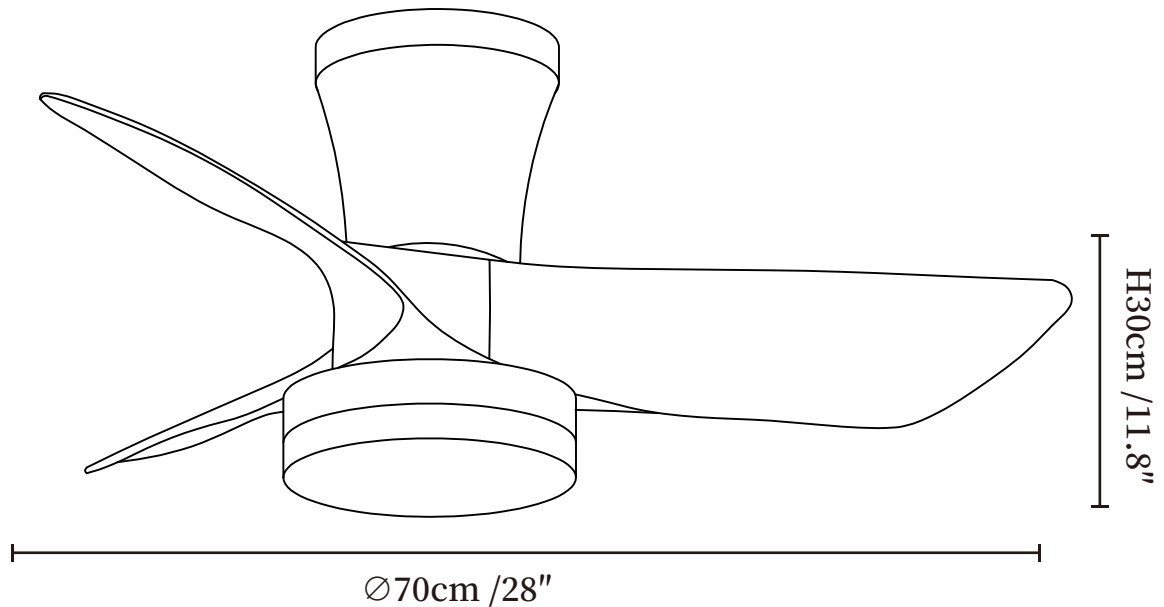

SPECIFICATION SHEET

SPECIFICATION DETAILS

*For custom options, consult factory for details

Fixture Dimensions	Ø 28" x H 11.8"
Light source	Integrated LED
Wattage	24W
Voltage	AC 110-240V
Mounting	Hardwired
CRI(Ra)	90+CRI
LED Rated Life	50000 hours
Color Temperature	Warm Light (3000K), Neutral Light (4000K), Cool Light (6000K)
Control method	Remote control.
Dimming	Three-color dimming.
Finishes	Nickel, Walnut Wood
Shade Details	White
Material	Metal frame, ABS blades, acrylic shade, pure copper motor

SPECIFICATION DETAILS

*For custom options, consult factory for details

SKU	VKCFL8-25527-01
Fixture Dimensions	Ø 28" x H 11.8"
Light source	Integrated LED
Wattage	24W
Voltage	AC 110-240V
Mounting	Hardwired
CRI(Ra)	90+CRI
LED Rated Life	50000 hours
Color Temperature	Warm Light (3000K), Neutral Light (4000K), Cool Light (6000K)
Control method	Remote control.
Dimming	Three-color dimming.
Finishes	Nickel, Walnut Wood
Shade Details	White
Material	Metal frame, ABS blades, acrylic shade, pure copper motor
Warranty	2 Years
Certification	Compatible with North America, Saudi Arabia, Europe, Australia Certification