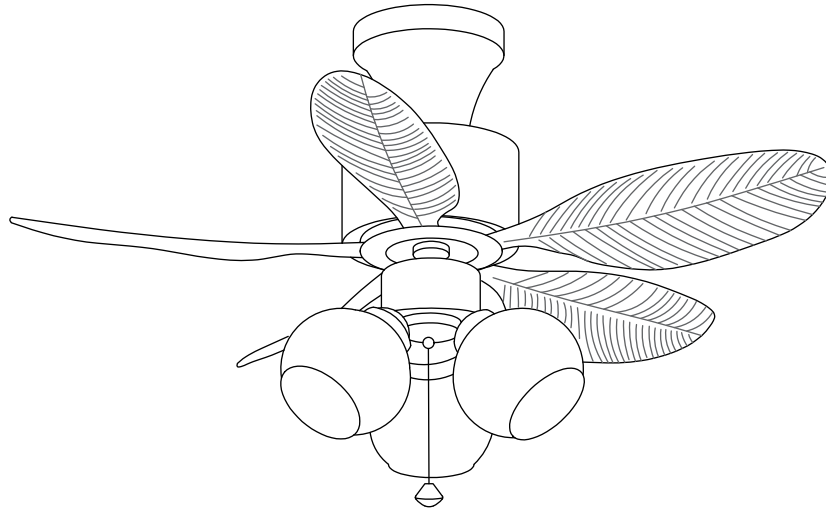

#### SPECIFICATION DETAILS

\*For custom options, consult factory for details

<b>Fixture Dimensions</b>	$\varnothing 32'' \times H 11.8''$
<b>Light source</b>	E26 or E27 (bulb not included)
<b>Wattage</b>	MAX 40W incandescent bulb or LED equivalent.
<b>Voltage</b>	AC 110-220V
<b>Mounting</b>	Hardwired.
<b>Dimming</b>	Please purchase dimmable light bulbs separately.
<b>Control method</b>	Remote control.
<b>Material</b>	Metal frame, ABS blades, glass shade, pure copper motor.
<b>Finishes</b>	Walnut Wood Grain, Black.
<b>Shade Details</b>	White, Orange, Beige.

H 30cm / 11.8"

Ø81cm / 32"

### SPECIFICATION DETAILS

\*For custom options, consult factory for details

<b>Fixture Dimensions</b>	Ø 32" x H 11.8"
<b>Light source</b>	E26 or E27 (bulb not included)
<b>Wattage</b>	MAX 40W incandescent bulb or LED equivalent.
<b>Voltage</b>	AC 110-220V
<b>Mounting</b>	Hardwired.
<b>Dimming</b>	Please purchase dimmable light bulbs separately.
<b>Control method</b>	Remote control.
<b>Material</b>	Metal frame, ABS blades, glass shade, pure copper motor.
<b>Finishes</b>	Walnut Wood Grain, Black.
<b>Shade Details</b>	White, Orange, Beige.

#### SPECIFICATION DETAILS

\*For custom options, consult factory for details

<b>Fixture Dimensions</b>	Ø 32" x H 11.8"
<b>Light source</b>	E26 or E27 (bulb not included)
<b>Wattage</b>	MAX 40W incandescent bulb or LED equivalent.
<b>Voltage</b>	AC 110-220V
<b>Mounting</b>	Hardwired.
<b>Dimming</b>	Please purchase dimmable light bulbs separately.
<b>Control method</b>	Remote control.
<b>Material</b>	Metal frame, ABS blades, glass shade, pure copper motor.
<b>Finishes</b>	Walnut Wood Grain, Black.
<b>Shade Details</b>	White, Orange, Beige.