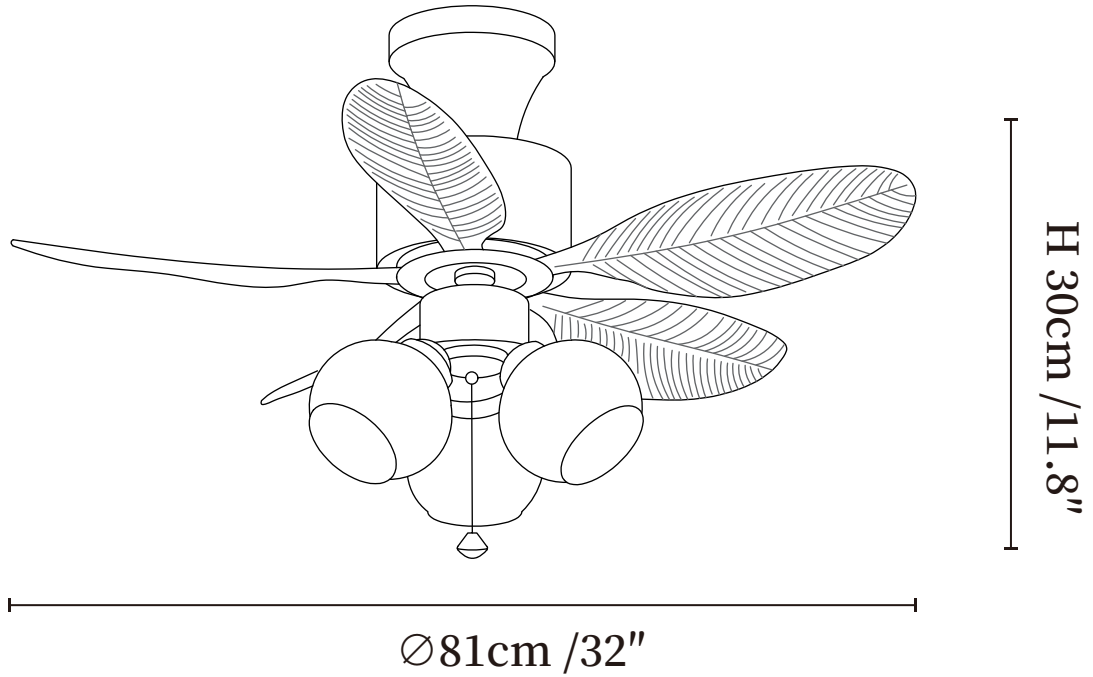

### SPECIFICATION DETAILS

\*For custom options, consult factory for details

<b>Fixture Dimensions</b>	Ø 32" x H 11.8"
<b>Light source</b>	E26 or E27 (bulb not included)
<b>Wattage</b>	MAX 40W incandescent bulb or LED equivalent.
<b>Voltage</b>	AC 110-220V
<b>Mounting</b>	Hardwired.
<b>Dimming</b>	Please purchase dimmable light bulbs separately.
<b>Control method</b>	Remote control.
<b>Material</b>	Metal frame, ABS blades, glass shade, pure copper motor.
<b>Finishes</b>	Walnut Wood Grain, Black.
<b>Shade Details</b>	White, Orange, Beige.

#### SPECIFICATION DETAILS

\*For custom options, consult factory for details

<b>Fixture Dimensions</b>	Ø 32" x H 11.8"
<b>Light source</b>	E26 or E27 (bulb not included)
<b>Wattage</b>	MAX 40W incandescent bulb or LED equivalent.
<b>Voltage</b>	AC 110-220V
<b>Mounting</b>	Hardwired.
<b>Dimming</b>	Please purchase dimmable light bulbs separately.
<b>Control method</b>	Remote control.
<b>Material</b>	Metal frame, ABS blades, glass shade, pure copper motor.
<b>Finishes</b>	Walnut Wood Grain, Black.
<b>Shade Details</b>	White, Orange, Beige.

**SPECIFICATION DETAILS**

\*For custom options, consult factory for details

<b>Fixture Dimensions</b>	Ø 32" x H 11.8"
<b>Light source</b>	E26 or E27 (bulb not included)
<b>Wattage</b>	MAX 40W incandescent bulb or LED equivalent.
<b>Voltage</b>	AC 110-220V
<b>Mounting</b>	Hardwired.
<b>Dimming</b>	Please purchase dimmable light bulbs separately.
<b>Control method</b>	Remote control.
<b>Material</b>	Metal frame, ABS blades, glass shade, pure copper motor.
<b>Finishes</b>	Walnut Wood Grain, Black.
<b>Shade Details</b>	White, Orange, Beige.