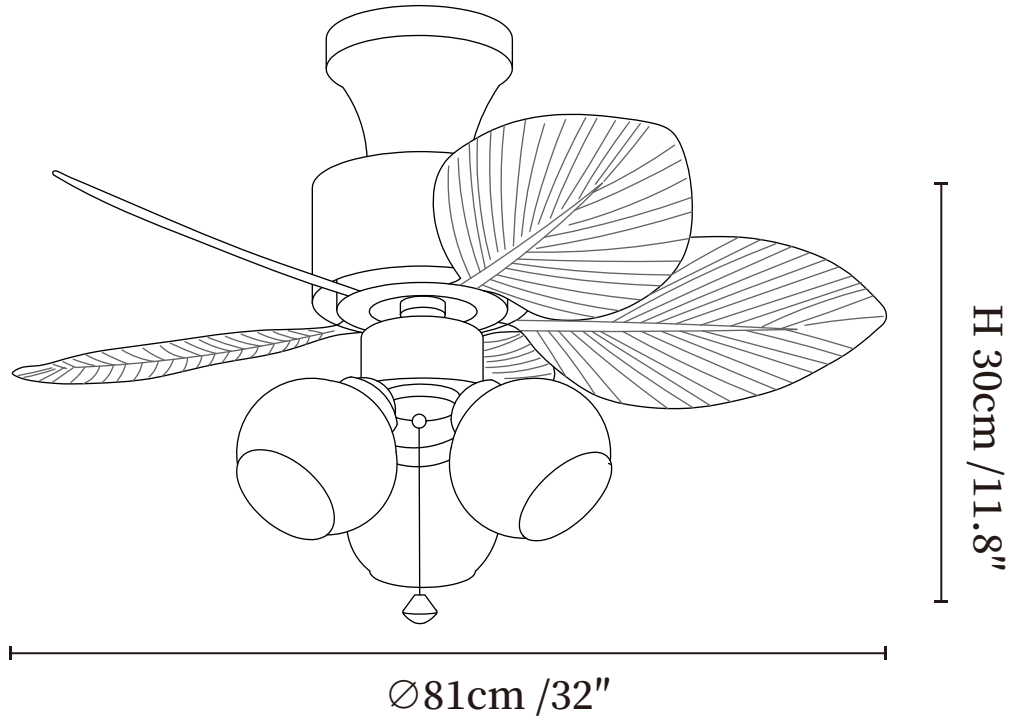

SPECIFICATION DETAILS

*For custom options, consult factory for details

Fixture Dimensions	$\varnothing 32'' \times H 11.8''$
Light source	E26 or E27 (bulb not included)
Wattage	MAX 40W incandescent bulb or LED equivalent.
Voltage	AC 110-220V
Mounting	Hardwired.
Dimming	Please purchase dimmable light bulbs separately.
Control method	Remote control.
Material	Metal frame, ABS blades, glass shade, pure copper motor.
Finishes	Walnut Wood Grain, Black.
Shade Details	White, Orange, Beige.