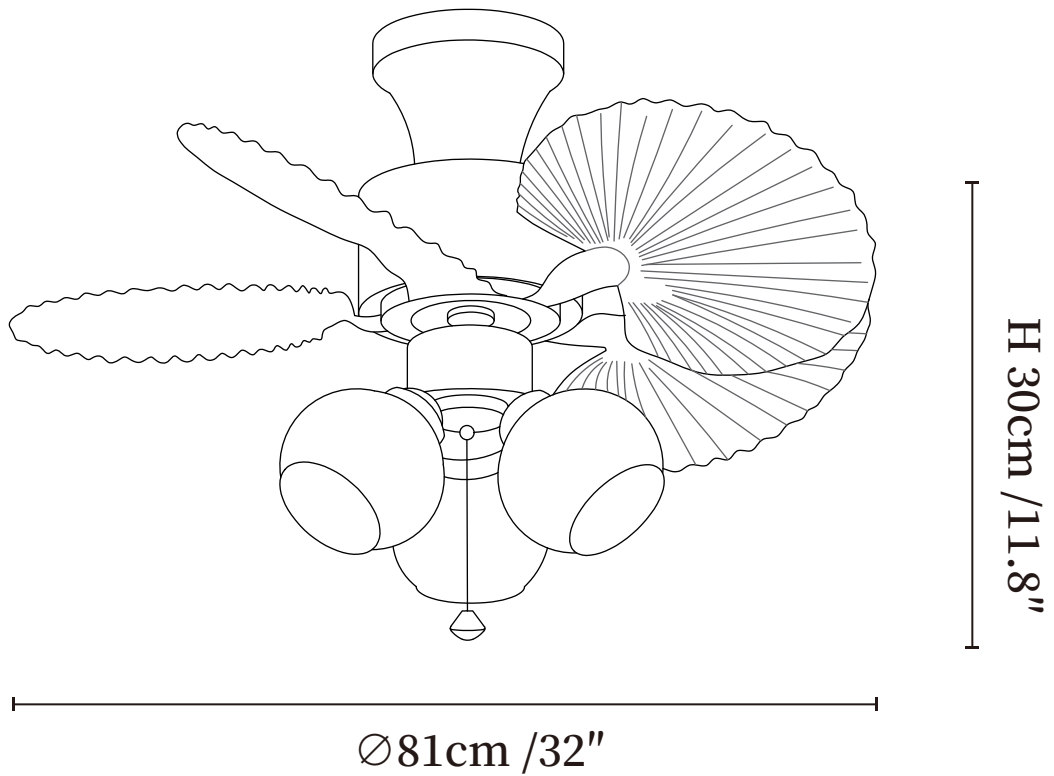

**SPECIFICATION DETAILS**

\*For custom options, consult factory for details

<b>Fixture Dimensions</b>	Ø 32" x H 11.8"
<b>Light source</b>	E26 or E27 (bulb not included)
<b>Wattage</b>	MAX 40W incandescent bulb or LED equivalent.
<b>Voltage</b>	AC 110-220V
<b>Mounting</b>	Hardwired.
<b>Dimming</b>	Please purchase dimmable light bulbs separately.
<b>Control method</b>	Remote control.
<b>Material</b>	Metal frame, ABS blades, glass shade, pure copper motor.
<b>Finishes</b>	Walnut Wood Grain, Black.
<b>Shade Details</b>	White, Orange, Beige.

#### SPECIFICATION DETAILS

\*For custom options, consult factory for details

<b>Fixture Dimensions</b>	$\varnothing 32'' \times H 11.8''$
<b>Light source</b>	E26 or E27 (bulb not included)
<b>Wattage</b>	MAX 40W incandescent bulb or LED equivalent.
<b>Voltage</b>	AC 110-220V
<b>Mounting</b>	Hardwired.
<b>Dimming</b>	Please purchase dimmable light bulbs separately.
<b>Control method</b>	Remote control.
<b>Material</b>	Metal frame, ABS blades, glass shade, pure copper motor.
<b>Finishes</b>	Walnut Wood Grain, Black.
<b>Shade Details</b>	White, Orange, Beige.

⌀81cm /32"

**SPECIFICATION DETAILS**

\*For custom options, consult factory for details

<b>Fixture Dimensions</b>	⌀ 32" x H 11.8"
<b>Light source</b>	E26 or E27 (bulb not included)
<b>Wattage</b>	MAX 40W incandescent bulb or LED equivalent.
<b>Voltage</b>	AC 110-220V
<b>Mounting</b>	Hardwired.
<b>Dimming</b>	Please purchase dimmable light bulbs separately.
<b>Control method</b>	Remote control.
<b>Material</b>	Metal frame, ABS blades, glass shade, pure copper motor.
<b>Finishes</b>	Walnut Wood Grain, Black.
<b>Shade Details</b>	White, Orange, Beige.