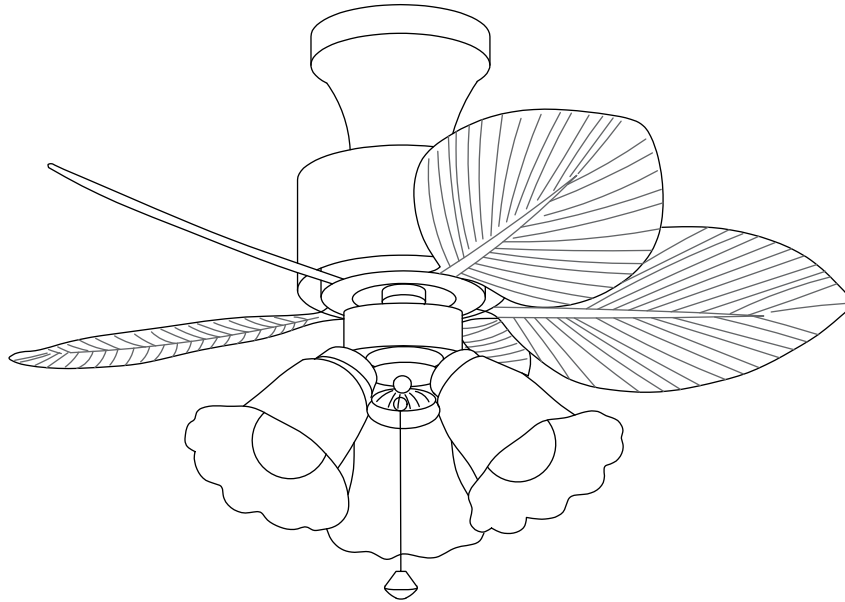

⌀81cm /32"

SPECIFICATION DETAILS

*For custom options, consult factory for details

Fixture Dimensions	⌀ 32" x H 11.8"
Light source	E26 or E27 (bulb not included)
Wattage	MAX 40W incandescent bulb or LED equivalent.
Voltage	AC 110-220V
Mounting	Hardwired.
Dimming	Please purchase dimmable light bulbs separately.
Control method	Remote control.
Material	Metal frame, ABS blades, glass shade, pure copper motor.
Finishes	Walnut Wood Grain, Black.
Shade Details	White, Orange, Beige.