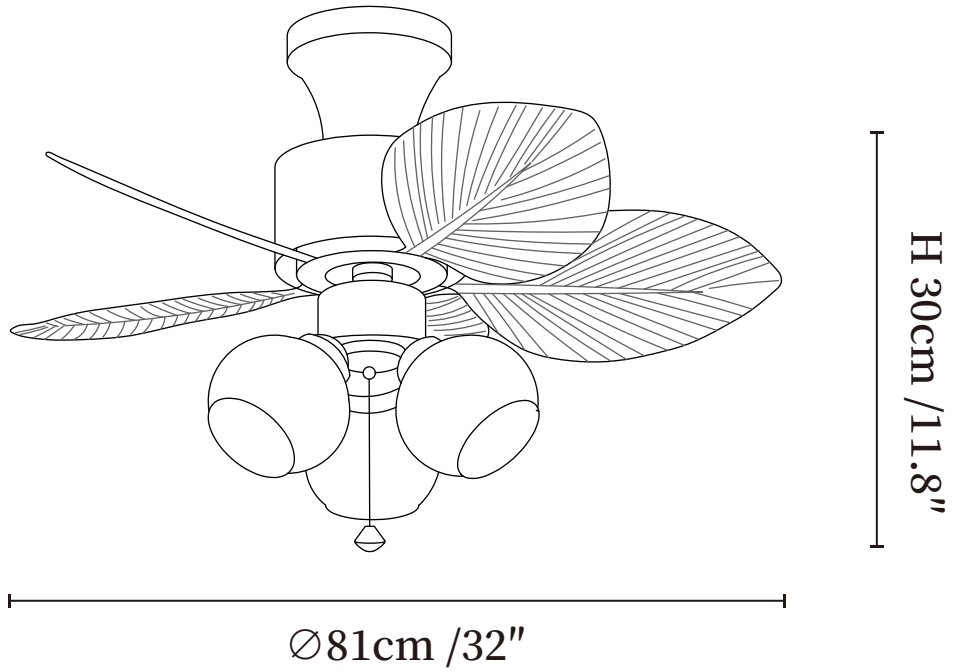

### SPECIFICATION DETAILS

\*For custom options, consult factory for details

<b>Fixture Dimensions</b>	Ø 32" x H 11.8"
<b>Light source</b>	E26 or E27 (bulb not included)
<b>Wattage</b>	MAX 40W incandescent bulb or LED equivalent.
<b>Voltage</b>	AC 110-220V
<b>Mounting</b>	Hardwired.
<b>Dimming</b>	Please purchase dimmable light bulbs separately.
<b>Control method</b>	Remote control.
<b>Material</b>	Metal frame, ABS blades, glass shade, pure copper motor.
<b>Finishes</b>	Walnut Wood Grain, Black.
<b>Shade Details</b>	White, Orange, Beige.

#### SPECIFICATION DETAILS

\*For custom options, consult factory for details

<b>Fixture Dimensions</b>	Ø 32" x H 11.8"
<b>Light source</b>	E26 or E27 (bulb not included)
<b>Wattage</b>	MAX 40W incandescent bulb or LED equivalent.
<b>Voltage</b>	AC 110-220V
<b>Mounting</b>	Hardwired.
<b>Dimming</b>	Please purchase dimmable light bulbs separately.
<b>Control method</b>	Remote control.
<b>Material</b>	Metal frame, ABS blades, glass shade, pure copper motor.
<b>Finishes</b>	Walnut Wood Grain, Black.
<b>Shade Details</b>	White, Orange, Beige.

**SPECIFICATION DETAILS**

\*For custom options, consult factory for details

<b>Fixture Dimensions</b>	Ø 32" x H 11.8"
<b>Light source</b>	E26 or E27 (bulb not included)
<b>Wattage</b>	MAX 40W incandescent bulb or LED equivalent.
<b>Voltage</b>	AC 110-220V
<b>Mounting</b>	Hardwired.
<b>Dimming</b>	Please purchase dimmable light bulbs separately.
<b>Control method</b>	Remote control.
<b>Material</b>	Metal frame, ABS blades, glass shade, pure copper motor.
<b>Finishes</b>	Walnut Wood Grain, Black.
<b>Shade Details</b>	White, Orange, Beige.