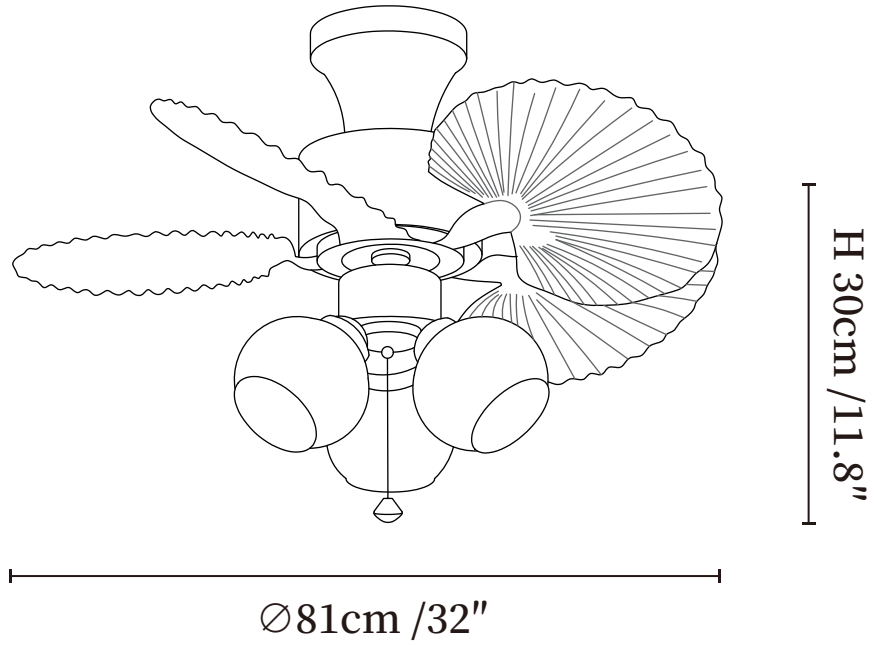

H 30cm / 11.8"

Ø81cm / 32"

### SPECIFICATION DETAILS

\*For custom options, consult factory for details

<b>Fixture Dimensions</b>	Ø 32" x H 11.8"
<b>Light source</b>	E26 or E27 (bulb not included)
<b>Wattage</b>	MAX 40W incandescent bulb or LED equivalent.
<b>Voltage</b>	AC 110-220V
<b>Mounting</b>	Hardwired.
<b>Dimming</b>	Please purchase dimmable light bulbs separately.
<b>Control method</b>	Remote control.
<b>Material</b>	Metal frame, ABS blades, glass shade, pure copper motor.
<b>Finishes</b>	Walnut Wood Grain, Black.
<b>Shade Details</b>	White, Orange, Beige.

#### SPECIFICATION DETAILS

\*For custom options, consult factory for details

<b>Fixture Dimensions</b>	Ø 32" x H 11.8"
<b>Light source</b>	E26 or E27 (bulb not included)
<b>Wattage</b>	MAX 40W incandescent bulb or LED equivalent.
<b>Voltage</b>	AC 110-220V
<b>Mounting</b>	Hardwired.
<b>Dimming</b>	Please purchase dimmable light bulbs separately.
<b>Control method</b>	Remote control.
<b>Material</b>	Metal frame, ABS blades, glass shade, pure copper motor.
<b>Finishes</b>	Walnut Wood Grain, Black.
<b>Shade Details</b>	White, Orange, Beige.

⌀81cm /32"

**SPECIFICATION DETAILS**

\*For custom options, consult factory for details

<b>Fixture Dimensions</b>	⌀ 32" x H 11.8"
<b>Light source</b>	E26 or E27 (bulb not included)
<b>Wattage</b>	MAX 40W incandescent bulb or LED equivalent.
<b>Voltage</b>	AC 110-220V
<b>Mounting</b>	Hardwired.
<b>Dimming</b>	Please purchase dimmable light bulbs separately.
<b>Control method</b>	Remote control.
<b>Material</b>	Metal frame, ABS blades, glass shade, pure copper motor.
<b>Finishes</b>	Walnut Wood Grain, Black.
<b>Shade Details</b>	White, Orange, Beige.