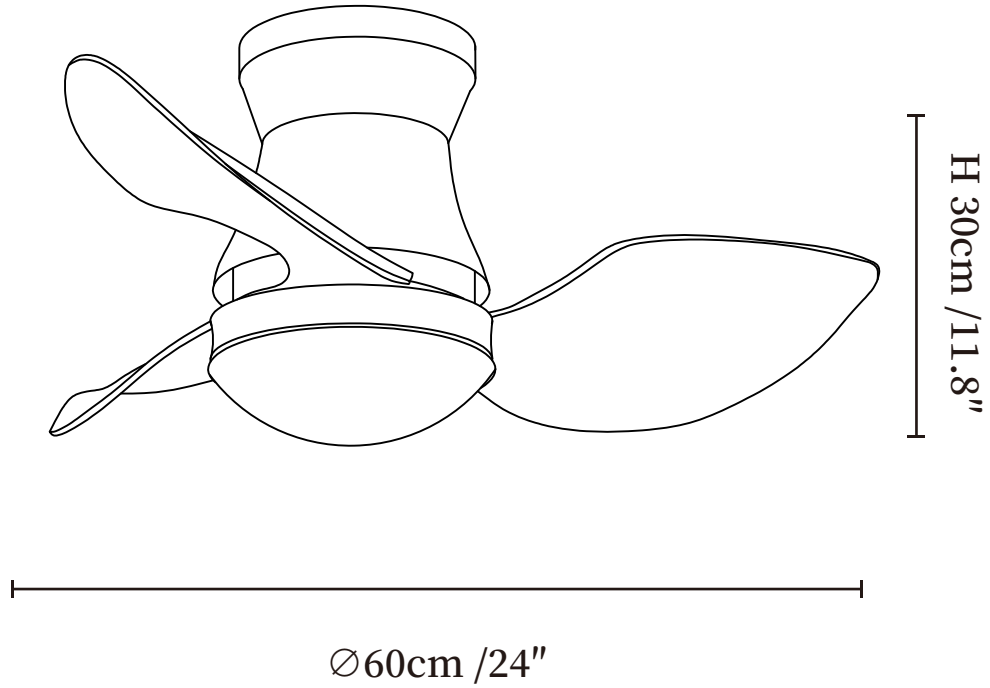

SPECIFICATION SHEET

SPECIFICATION DETAILS

*For custom options, consult factory for details

Fixture Dimensions	$\text{Ø } 24'' \times \text{H } 11.8''$
Light source	Integrated LED
Wattage	24W
Voltage	AC 110-240V
Mounting	Hardwired
CRI(Ra)	90+CRI
LED Rated Life	50000 hours
Color Temperature	Warm Light (3000K), Neutral Light (4000K), Cool Light (6000K)
Control method	Remote control.
Dimming	Three-color dimming.
Finishes	Nickel, Walnut Wood.
Shade Details	White.
Material	Metal frame, ABS blades, acrylic shade, pure copper motor.
Rod Length	Suspension rod is $9.8''+4.9''$, and can be spliced as needed.