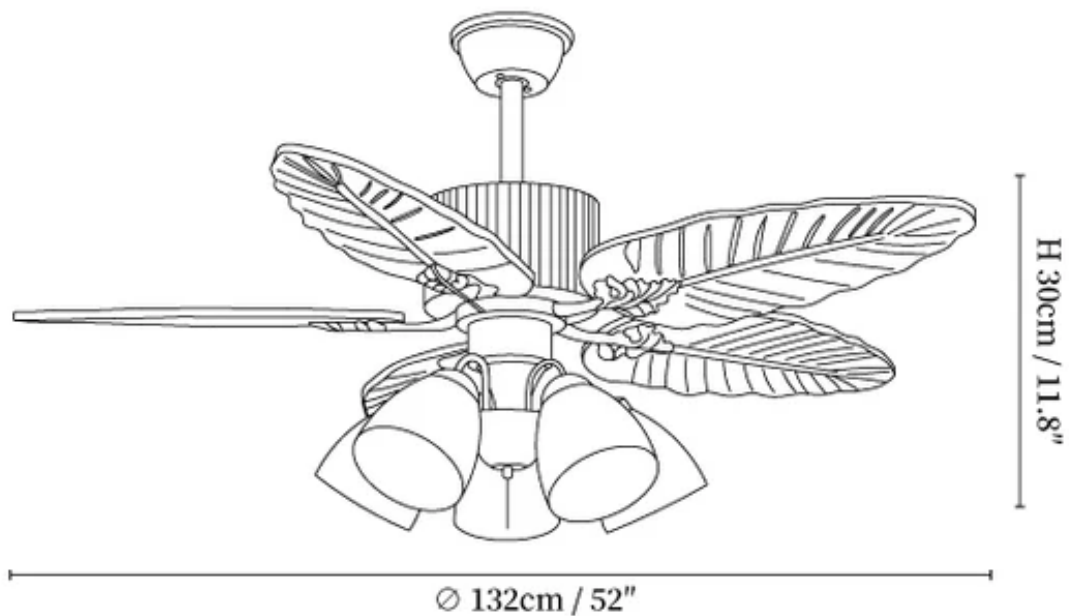

SPECIFICATION DETAILS

*For custom options, consult factory for details

Fixture Dimensions	Ø48" x H 11.8", Ø 52" x H 11.8"
Light source	E26 or E27. (bulb not included)
Wattage	MAX 40W incandescent bulb or LED equivalent.
Voltage	AC 110-120V, 60Hz.
Mounting	Ceiling
Control method	Compatible with common wall switches(not included)
Dimming	Compatible with dimmable bulbs (bulb not included)
Finishes	Walnut Wood, Black.
Shade Details	Clear.
Material	Metal frame, ABS blades, glass shade, pure copper motor.
Rod Length	Suspension rod is 30cm/11.8", and can be spliced as needed.