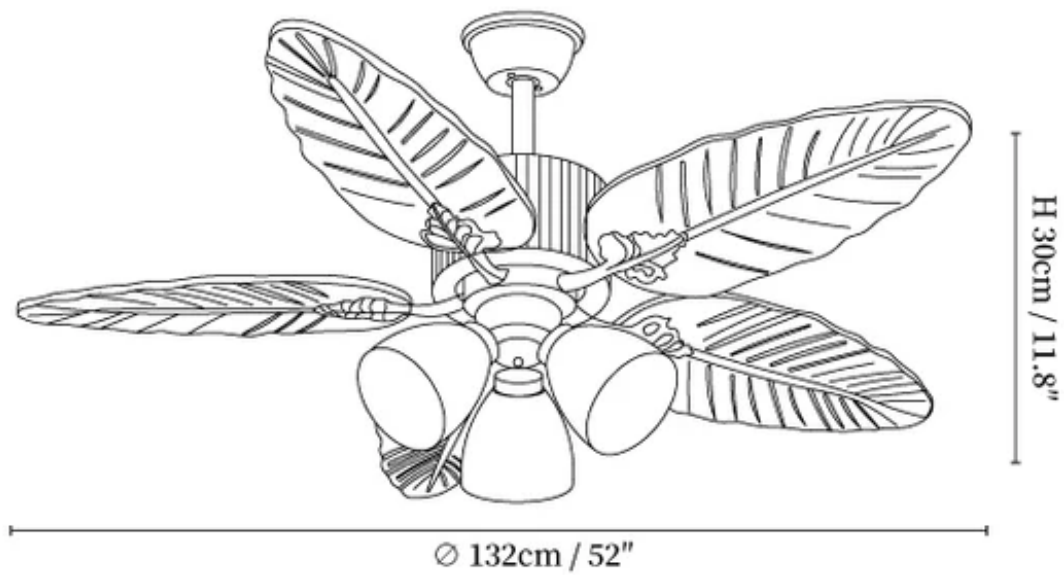

SPECIFICATION DETAILS

*For custom options, consult factory for details

Fixture Dimensions	Ø48" x H 11.8", Ø 52" x H 11.8"
Light source	E26 or E27. (bulb not included)
Wattage	MAX 40W incandescent bulb or LED equivalent.
Voltage	AC 110-120V, 60Hz.
Mounting	Ceiling
Control method	Compatible with common wall switches(not included)
Dimming	Compatible with dimmable bulbs (bulb not included)
Finishes	Walnut Wood, Black.
Shade Details	Clear.
Material	Metal frame, ABS blades, glass shade, pure copper motor.
Rod Length	Suspension rod is 30cm/11.8", and can be spliced as needed.