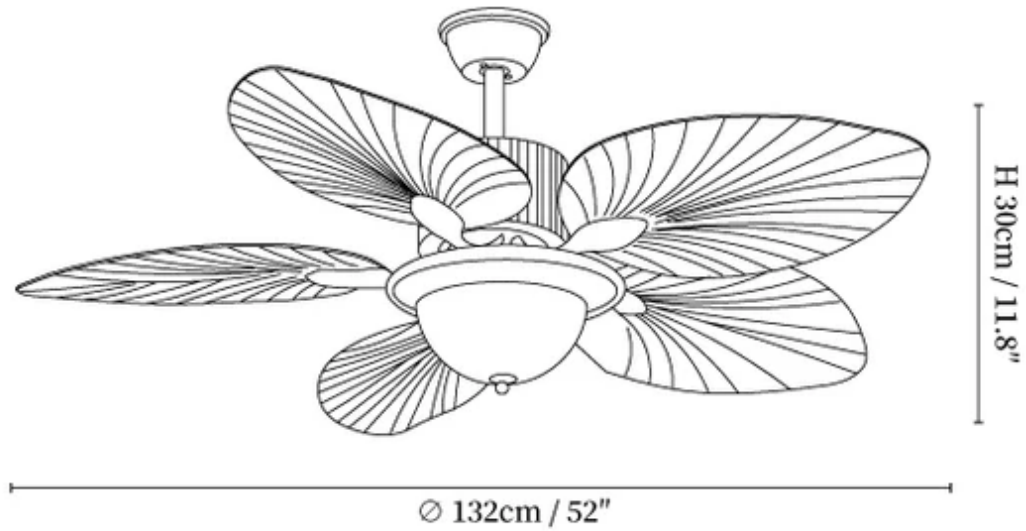

SPECIFICATION DETAILS

*For custom options, consult factory for details

Fixture Dimensions	$\varnothing$ 48" x H 11.8", $\varnothing$ 52" x H 11.8"
Light source	E26 or E27. (bulb not included)
Wattage	MAX 40W incandescent bulb or LED equivalent.
Voltage	AC 110-120V, 60Hz.
Mounting	Ceiling
Control method	Compatible with common wall switches(not included)
Dimming	Compatible with dimmable bulbs (bulb not included)
Finishes	Walnut Wood, Black.
Shade Details	Clear.
Material	Metal frame, ABS blades, glass shade, pure copper motor.
Rod Length	Suspension rod is 30cm/11.8", and can be spliced as needed.