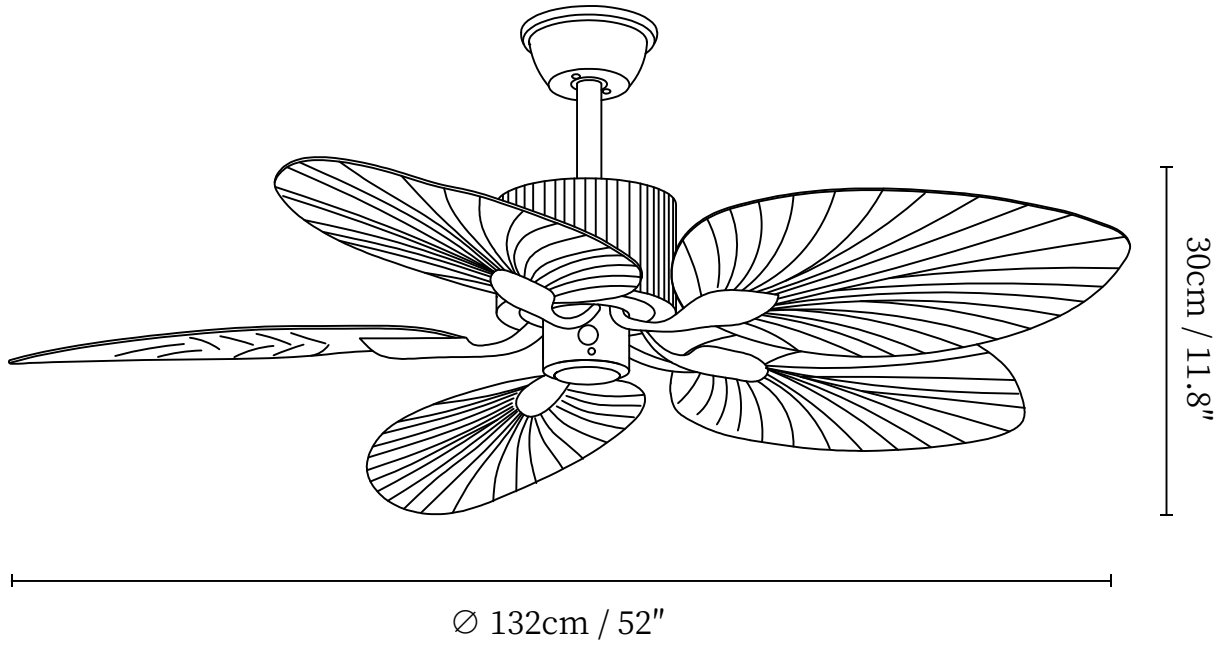

SPECIFICATION DETAILS

*For custom options, consult factory for details

Fixture Dimensions	Ø48" x H 11.8", Ø 52" x H 11.8"
Light source	E26 or E27. (bulb not included)
Wattage	MAX 40W incandescent bulb or LED equivalent.
Voltage	AC 110-120V, 60Hz.
Mounting	Ceiling
Control method	Compatible with common wall switches(not included)
Dimming	Compatible with dimmable bulbs (bulb not included)
Finishes	Walnut Wood, Black.
Shade Details	Clear.
Material	Metal frame, ABS blades, glass shade, pure copper motor.
Rod Length	Suspension rod is 30cm/11.8", and can be spliced as needed.

SPECIFICATION DETAILS

*For custom options, consult factory for details

Fixture Dimensions	Ø 48" x H 11.8", Ø 52" x H 11.8"
Light source	E26 or E27. (bulb not included)
Wattage	MAX 40W incandescent bulb or LED equivalent.
Voltage	AC 110-120V, 60Hz.
Mounting	Ceiling
Control method	Compatible with common wall switches(not included)
Dimming	Compatible with dimmable bulbs (bulb not included)
Finishes	Walnut Wood, Black.
Shade Details	Clear.
Material	Metal frame, ABS blades, glass shade, pure copper motor.
Rod Length	Suspension rod is 30cm/11.8", and can be spliced as needed.