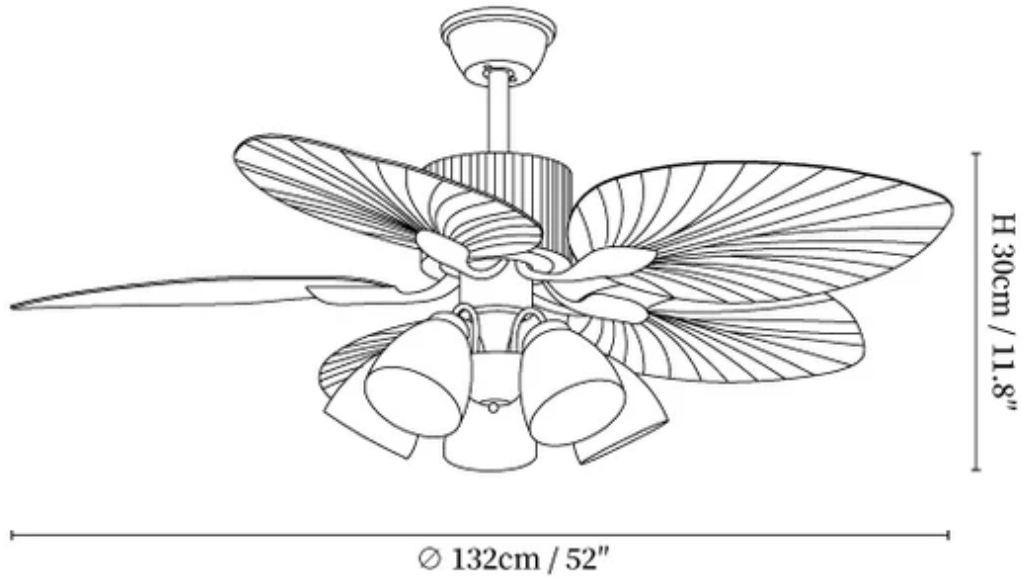

SPECIFICATION DETAILS

*For custom options, consult factory for details

Fixture Dimensions	$\varnothing$ 48" x H 11.8", $\varnothing$ 52" x H 11.8"
Light source	E26 or E27. (bulb not included)
Wattage	MAX 40W incandescent bulb or LED equivalent.
Voltage	AC 110-120V, 60Hz.
Mounting	Ceiling
Control method	Compatible with common wall switches(not included)
Dimming	Compatible with dimmable bulbs (bulb not included)
Finishes	Walnut Wood, Black.
Shade Details	Clear.
Material	Metal frame, ABS blades, glass shade, pure copper motor.
Rod Length	Suspension rod is 30cm/11.8", and can be spliced as needed.