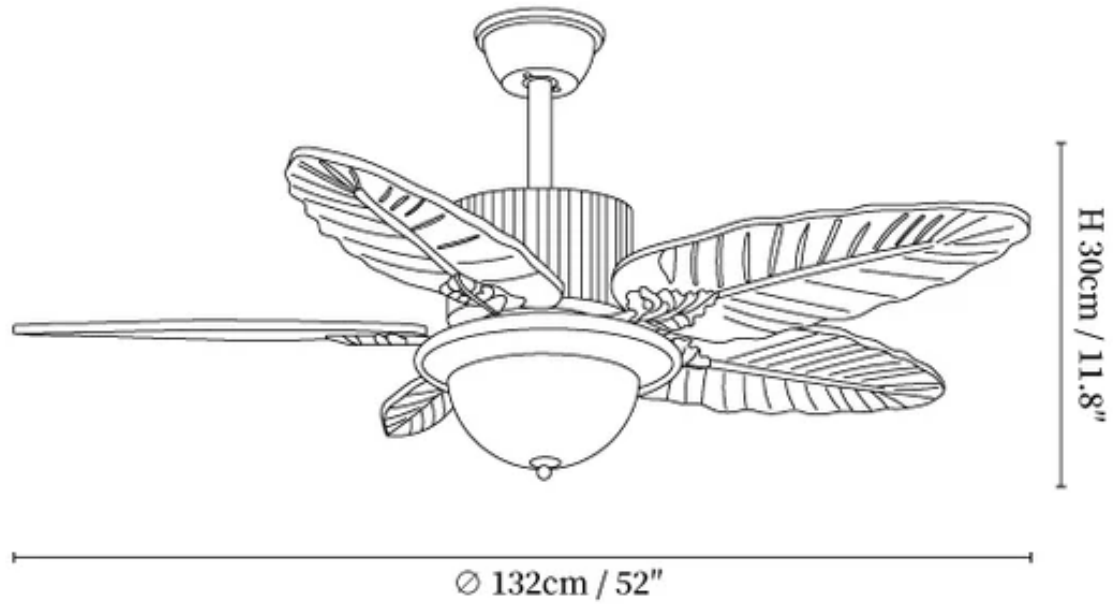

SPECIFICATION DETAILS

*For custom options, consult factory for details

Fixture Dimensions	Ø48" x H 11.8", Ø 52" x H 11.8"
Light source	E26 or E27. (bulb not included)
Wattage	MAX 40W incandescent bulb or LED equivalent.
Voltage	AC 110-120V, 60Hz.
Mounting	Ceiling
Control method	Compatible with common wall switches(not included)
Dimming	Compatible with dimmable bulbs (bulb not included)
Finishes	Walnut Wood, Black.
Shade Details	Clear.
Material	Metal frame, ABS blades, glass shade, pure copper motor.
Rod Length	Suspension rod is 30cm/11.8", and can be spliced as needed.