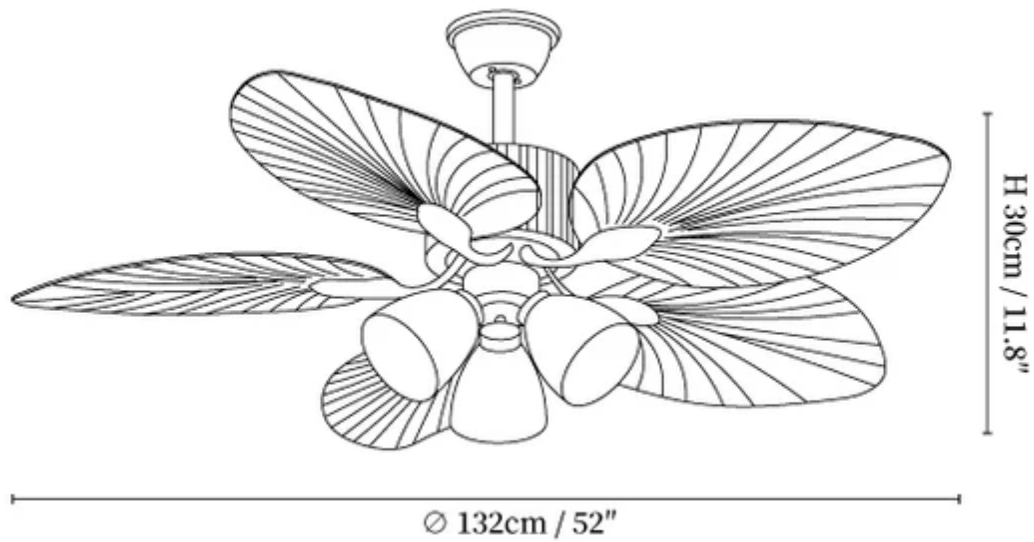

SPECIFICATION DETAILS

*For custom options, consult factory for details

Fixture Dimensions	$\varnothing$ 48" x H 11.8", $\varnothing$ 52" x H 11.8"
Light source	E26 or E27. (bulb not included)
Wattage	MAX 40W incandescent bulb or LED equivalent.
Voltage	AC 110-120V, 60Hz.
Mounting	Ceiling
Control method	Compatible with common wall switches(not included)
Dimming	Compatible with dimmable bulbs (bulb not included)
Finishes	Walnut Wood, Black.
Shade Details	Clear.
Material	Metal frame, ABS blades, glass shade, pure copper motor.
Rod Length	Suspension rod is 30cm/11.8", and can be spliced as needed.