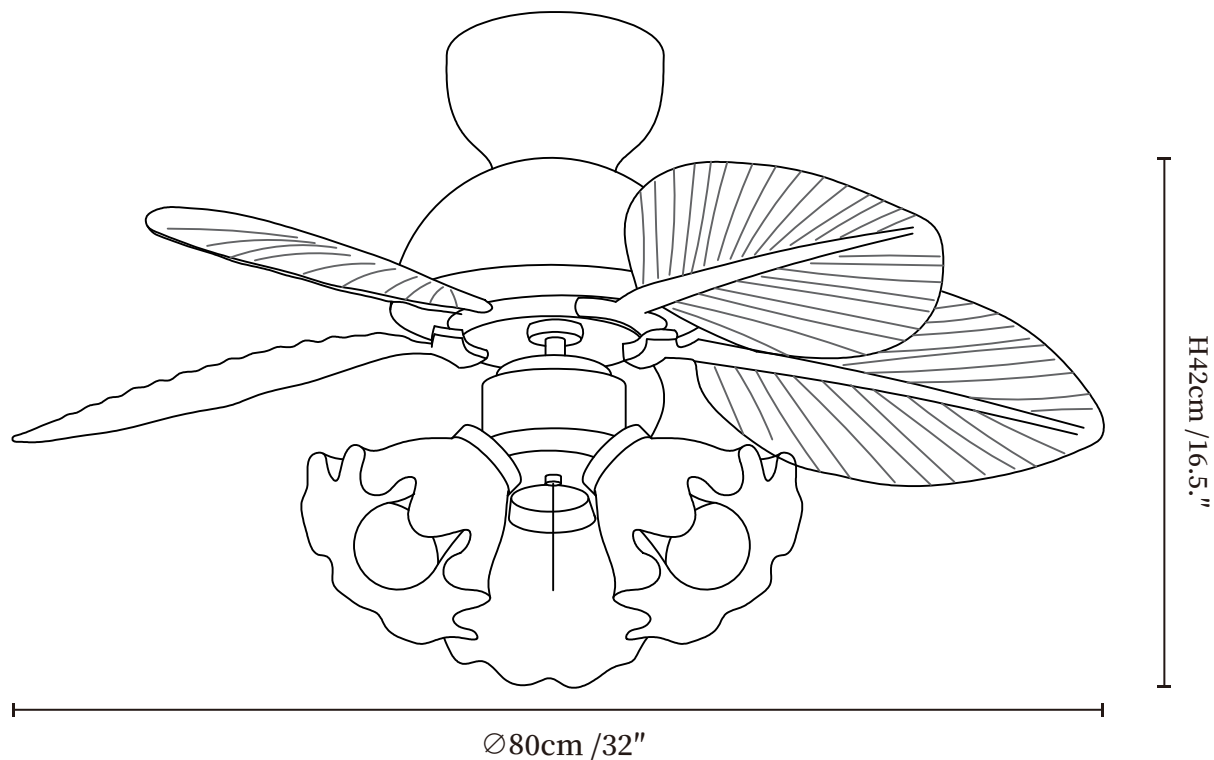

SPECIFICATION SHEET

SPECIFICATION DETAILS

*For custom options, consult factory for details

Fixture Dimensions	$\varnothing 32'' \times H 16.5''$
Light source	E26 or E27 (bulb not included)
Wattage	MAX 40W incandescent bulb or LED equivalent.
Voltage	AC 110-220V
Mounting	Hardwired.
Dimming	Please purchase dimmable light bulbs separately.
Control method	Remote control.
Material	Metal frame, ABS blades, glass shade, pure copper motor.
Finishes	Walnut Color, Black.
Shade Details	White.