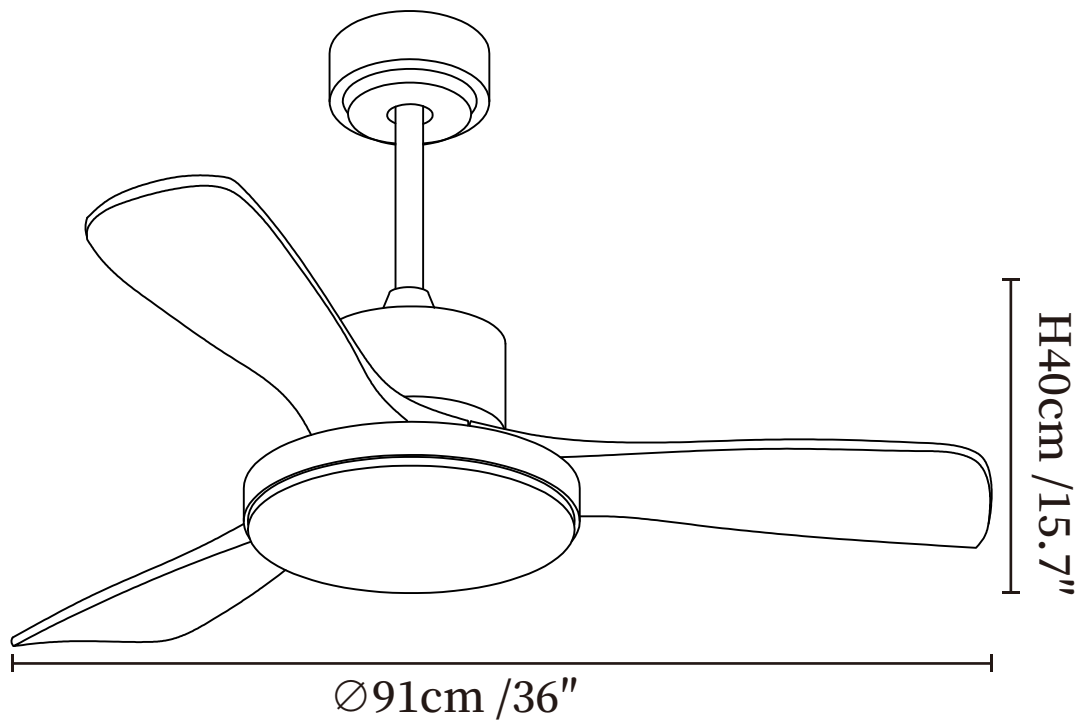

SPECIFICATION SHEET

SPECIFICATION DETAILS

*For custom options, consult factory for details

Fixture Dimensions	Ø 36" x H 15.7" Ø 42" x H 15.7" Ø 52" x H 15.7"
Light source	Integrated LED
Wattage	35W
Voltage	AC 110-240V
Mounting	Hardwired
CRI(Ra)	90+CRI
LED Rated Life	50000 hours
Color Temperature	Warm Light (3000K), Neutral Light (4000K), Cool Light (6000K)
Control method	Remote control.
Dimming	Three-color dimming.
Finishes	Walnut Color.
Shade Details	White.
Material	Metal frame, Wooden blades, acrylic shade, pure copper motor.
Rod Length	Suspension rod is 9.8"+4.9", and can be spliced as needed.