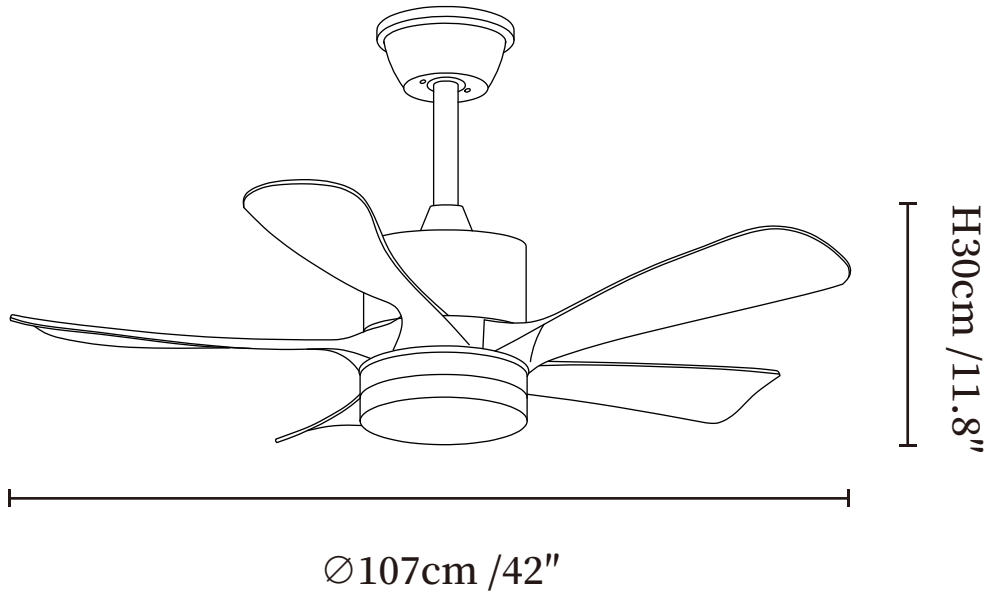

## SPECIFICATION DETAILS

\*For custom options, consult factory for details

<b>Fixture Dimensions</b>	Ø 42" x H 11.8"
<b>Light source</b>	Integrated LED
<b>Wattage</b>	24W
<b>Voltage</b>	AC 110-240V
<b>Mounting</b>	Hardwired
<b>CRI(Ra)</b>	90+CRI
<b>LED Rated Life</b>	50000 hours
<b>Color Temperature</b>	Warm Light (3000K), Neutral Light (4000K), Cool Light (6000K)
<b>Control method</b>	Remote control.
<b>Dimming</b>	Three-color dimming.
<b>Finishes</b>	White, Wood color
<b>Shade Details</b>	White
<b>Material</b>	Metal frame, ABS blades, acrylic shade, pure copper motor
<b>Rod Length</b>	Suspension rod is 9.8"+4.9", and can be spliced as needed.

## SPECIFICATION DETAILS

\*For custom options, consult factory for details

<b>Fixture Dimensions</b>	Ø 52" x H 11.8"
<b>Light source</b>	Integrated LED
<b>Wattage</b>	24W
<b>Voltage</b>	AC 110-240V
<b>Mounting</b>	Hardwired
<b>CRI(Ra)</b>	90+CRI
<b>LED Rated Life</b>	50000 hours
<b>Color Temperature</b>	Warm Light (3000K), Neutral Light (4000K), Cool Light (6000K)
<b>Control method</b>	Remote control.
<b>Dimming</b>	Three-color dimming.
<b>Finishes</b>	White, Wood color
<b>Shade Details</b>	White
<b>Material</b>	Metal frame, ABS blades, acrylic shade, pure copper motor
<b>Rod Length</b>	Suspension rod is 9.8"+4.9", and can be spliced as needed.