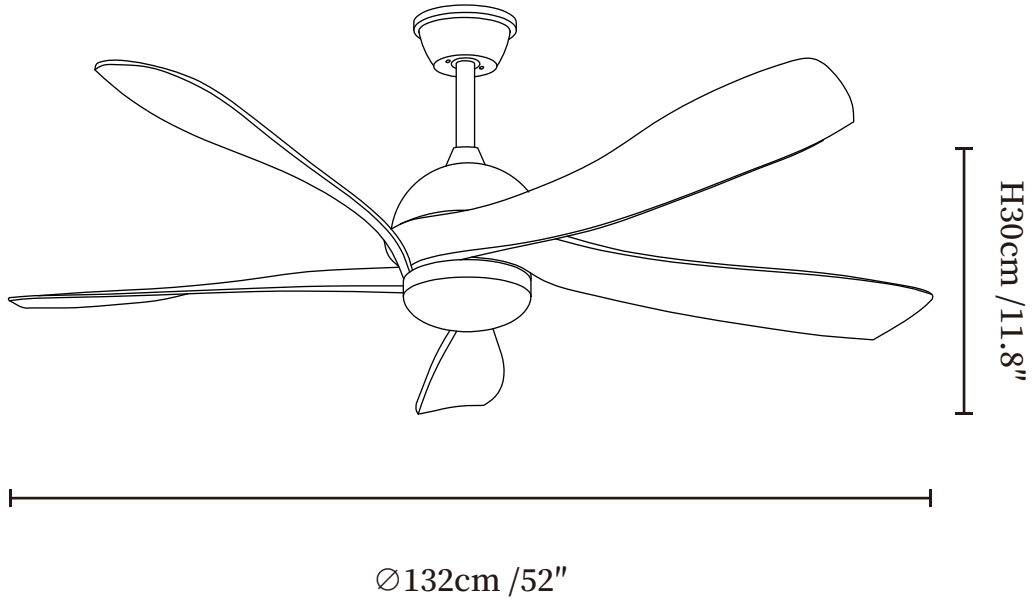

## SPECIFICATION DETAILS

\*For custom options, consult factory for details

<b>Fixture Dimensions</b>	Ø 42" x H 11.8"
<b>Light source</b>	Integrated LED
<b>Wattage</b>	24W
<b>Voltage</b>	AC 110-240V
<b>Mounting</b>	Hardwired
<b>CRI(Ra)</b>	90+CRI
<b>LED Rated Life</b>	50000 hours
<b>Color Temperature</b>	Warm Light (3000K), Neutral Light (4000K), Cool Light (6000K)
<b>Control method</b>	Remote control.
<b>Dimming</b>	Three-color dimming.
<b>Finishes</b>	White, Wood color
<b>Shade Details</b>	White
<b>Material</b>	Metal frame, ABS blades, acrylic shade, pure copper motor
<b>Rod Length</b>	Suspension rod is 9.8"+4.9", and can be spliced as needed.

## SPECIFICATION DETAILS

\*For custom options, consult factory for details

<b>Fixture Dimensions</b>	Ø 52" x H 11.8"
<b>Light source</b>	Integrated LED
<b>Wattage</b>	24W
<b>Voltage</b>	AC 110-240V
<b>Mounting</b>	Hardwired
<b>CRI(Ra)</b>	90+CRI
<b>LED Rated Life</b>	50000 hours
<b>Color Temperature</b>	Warm Light (3000K), Neutral Light (4000K), Cool Light (6000K)
<b>Control method</b>	Remote control.
<b>Dimming</b>	Three-color dimming.
<b>Finishes</b>	White, Wood color
<b>Shade Details</b>	White
<b>Material</b>	Metal frame, ABS blades, acrylic shade, pure copper motor
<b>Rod Length</b>	Suspension rod is 9.8"+4.9", and can be spliced as needed.