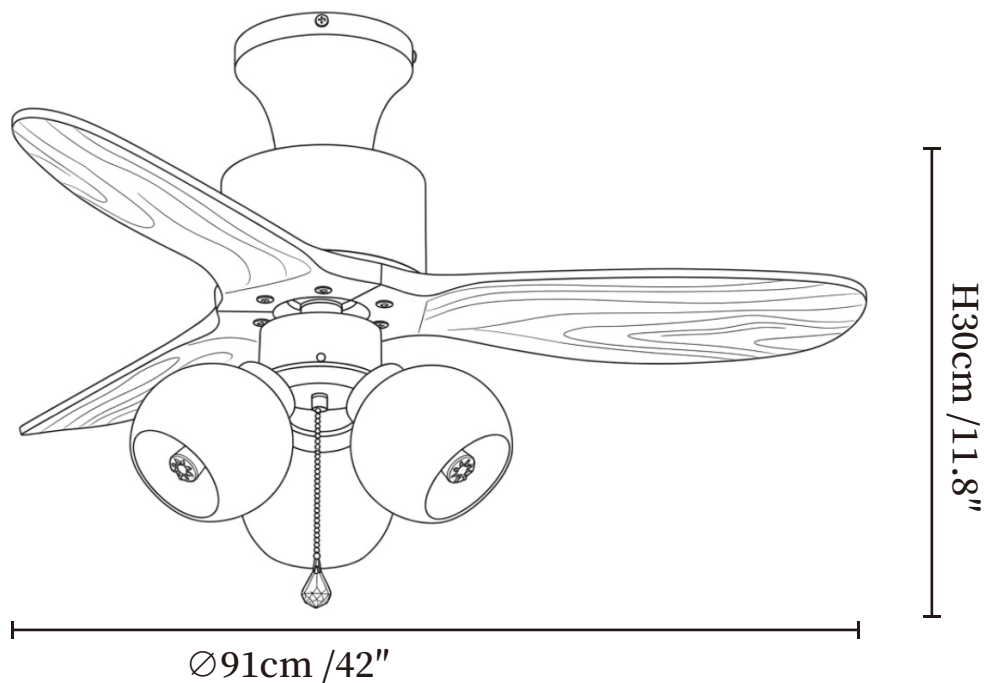

SPECIFICATION SHEET

SPECIFICATION DETAILS

*For custom options, consult factory for details

Fixture Dimensions	$\text{Ø} 36'' \times \text{H} 11.8''$
Light source	E26 or E27 (bulb not included)
Wattage	MAX 40W incandescent bulb or LED equivalent.
Voltage	AC 110-220V
Mounting	Hardwired.
Dimming	Please purchase dimmable light bulbs separately.
Control method	Remote control.
Material	Metal frame, ABS blades, glass shade, pure copper motor.
Finishes	Black, Walnut Wood.
Shade Details	White, Beige, Orange.

SPECIFICATION SHEET

SPECIFICATION DETAILS

*For custom options, consult factory for details

Fixture Dimensions	Ø 42" x H 11.8"
Light source	E26 or E27 (bulb not included)
Wattage	MAX 40W incandescent bulb or LED equivalent.
Voltage	AC 110-220V
Mounting	Hardwired.
Dimming	Please purchase dimmable light bulbs separately.
Control method	Remote control.
Material	Metal frame, ABS blades, glass shade, pure copper motor.
Finishes	Black, Walnut Wood.
Shade Details	White, Beige, Orange.