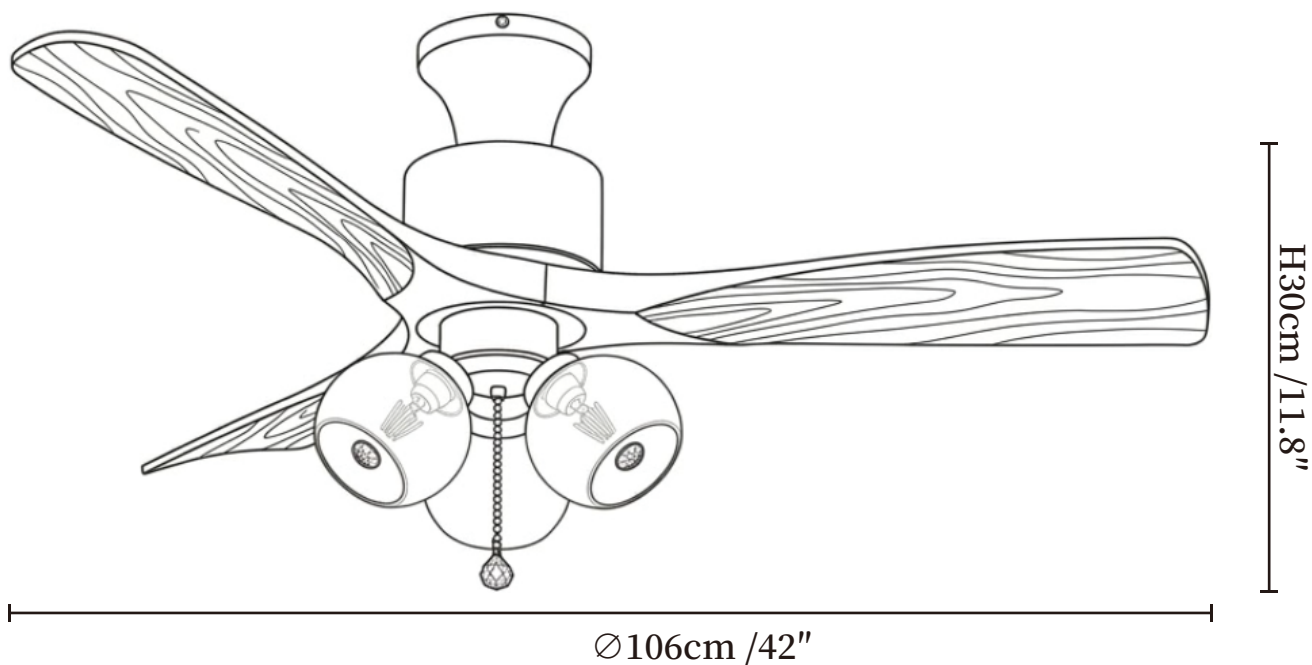

SPECIFICATION SHEET

SPECIFICATION DETAILS

*For custom options, consult factory for details

Fixture Dimensions	$\text{Ø} 36'' \times \text{H} 11.8''$
Light source	E26 or E27 (bulb not included)
Wattage	MAX 40W incandescent bulb or LED equivalent.
Voltage	AC 110-220V
Mounting	Hardwired.
Dimming	Please purchase dimmable light bulbs separately.
Control method	Remote control.
Material	Metal frame, ABS blades, glass shade, pure copper motor.
Finishes	Black, Walnut Wood.
Shade Details	White, Beige, Orange.

SPECIFICATION SHEET

SPECIFICATION DETAILS

*For custom options, consult factory for details

Fixture Dimensions	Ø 42" x H 11.8"
Light source	E26 or E27 (bulb not included)
Wattage	MAX 40W incandescent bulb or LED equivalent.
Voltage	AC 110-220V
Mounting	Hardwired.
Dimming	Please purchase dimmable light bulbs separately.
Control method	Remote control.
Material	Metal frame, ABS blades, glass shade, pure copper motor.
Finishes	Black, Walnut Wood.
Shade Details	White, Beige, Orange.