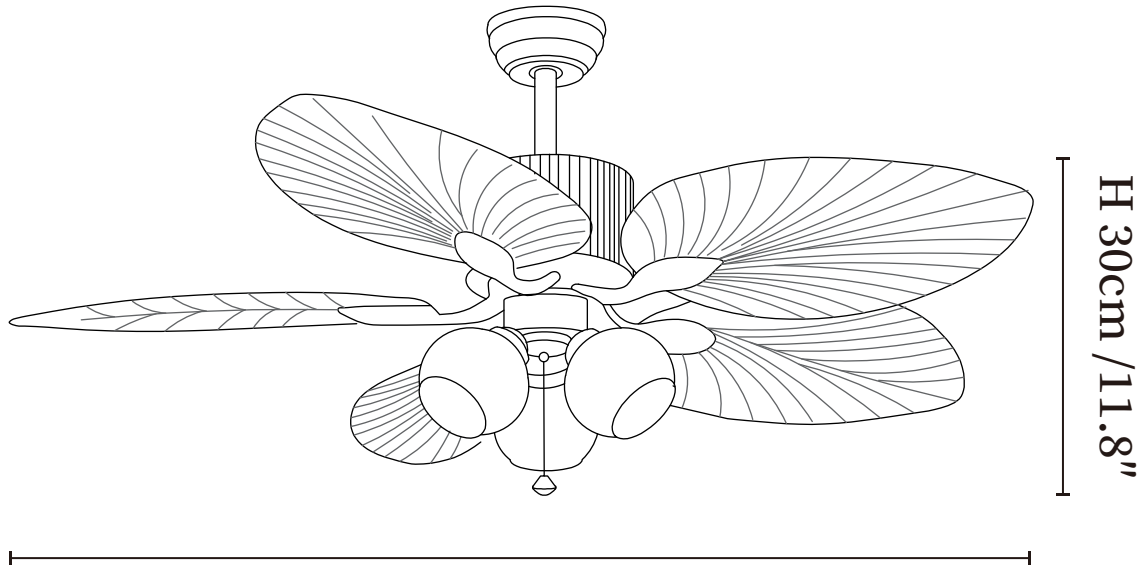

SPECIFICATION DETAILS

*For custom options, consult factory for details

Fixture Dimensions	$\varnothing 36'' \times H 11.8''$
Light source	E26 or E27 (bulb not included)
Wattage	MAX 40W incandescent bulb or LED equivalent.
Voltage	AC 110-220V
Mounting	Hardwired.
Dimming	Please purchase dimmable light bulbs separately.
Control method	Remote control.
Material	Metal frame, ABS blades, glass shade, pure copper motor.
Finishes	Walnut Wood Grain, Black.
Shade Details	White, Orange.

SPECIFICATION DETAILS

*For custom options, consult factory for details

Fixture Dimensions	Ø 36" x H 11.8"
Light source	E26 or E27 (bulb not included)
Wattage	MAX 40W incandescent bulb or LED equivalent.
Voltage	AC 110-220V
Mounting	Hardwired.
Dimming	Please purchase dimmable light bulbs separately.
Control method	Remote control.
Material	Metal frame, ABS blades, glass shade, pure copper motor.
Finishes	Walnut Wood Grain, Black.
Shade Details	White, Orange.

Ø 107cm / 42"

SPECIFICATION DETAILS

*For custom options, consult factory for details

Fixture Dimensions	Ø 42" x H 11.8"
Light source	E26 or E27 (bulb not included)
Wattage	MAX 40W incandescent bulb or LED equivalent.
Voltage	AC 110-220V
Mounting	Hardwired.
Dimming	Please purchase dimmable light bulbs separately.
Control method	Remote control.
Material	Metal frame, ABS blades, glass shade, pure copper motor.
Finishes	Walnut Wood Grain, Black.
Shade Details	White, Orange.

SPECIFICATION DETAILS

*For custom options, consult factory for details

Fixture Dimensions	Ø 42" x H 11.8"
Light source	E26 or E27 (bulb not included)
Wattage	MAX 40W incandescent bulb or LED equivalent.
Voltage	AC 110-220V
Mounting	Hardwired.
Dimming	Please purchase dimmable light bulbs separately.
Control method	Remote control.
Material	Metal frame, ABS blades, glass shade, pure copper motor.
Finishes	Walnut Wood Grain, Black.
Shade Details	White, Orange.