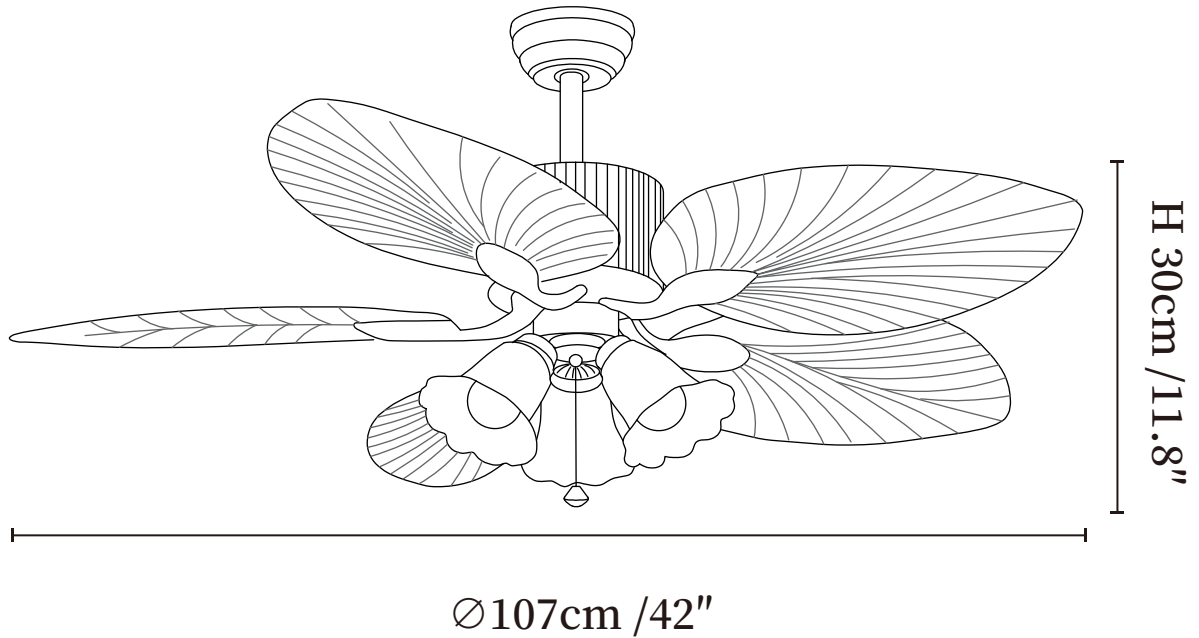

SPECIFICATION DETAILS

*For custom options, consult factory for details

Fixture Dimensions	$\varnothing 36'' \times H 11.8''$
Light source	E26 or E27 (bulb not included)
Wattage	MAX 40W incandescent bulb or LED equivalent.
Voltage	AC 110-220V
Mounting	Hardwired.
Dimming	Please purchase dimmable light bulbs separately.
Control method	Remote control.
Material	Metal frame, ABS blades, glass shade, pure copper motor.
Finishes	Walnut Wood Grain, Black.
Shade Details	White, Orange.

SPECIFICATION DETAILS

*For custom options, consult factory for details

Fixture Dimensions	Ø 36" x H 11.8"
Light source	E26 or E27 (bulb not included)
Wattage	MAX 40W incandescent bulb or LED equivalent.
Voltage	AC 110-220V
Mounting	Hardwired.
Dimming	Please purchase dimmable light bulbs separately.
Control method	Remote control.
Material	Metal frame, ABS blades, glass shade, pure copper motor.
Finishes	Walnut Wood Grain, Black.
Shade Details	White, Orange.

Ø 107cm / 42"

SPECIFICATION DETAILS

*For custom options, consult factory for details

Fixture Dimensions	Ø 42" x H 11.8"
Light source	E26 or E27 (bulb not included)
Wattage	MAX 40W incandescent bulb or LED equivalent.
Voltage	AC 110-220V
Mounting	Hardwired.
Dimming	Please purchase dimmable light bulbs separately.
Control method	Remote control.
Material	Metal frame, ABS blades, glass shade, pure copper motor.
Finishes	Walnut Wood Grain, Black.
Shade Details	White, Orange.

SPECIFICATION DETAILS

*For custom options, consult factory for details

Fixture Dimensions	Ø 42" x H 11.8"
Light source	E26 or E27 (bulb not included)
Wattage	MAX 40W incandescent bulb or LED equivalent.
Voltage	AC 110-220V
Mounting	Hardwired.
Dimming	Please purchase dimmable light bulbs separately.
Control method	Remote control.
Material	Metal frame, ABS blades, glass shade, pure copper motor.
Finishes	Walnut Wood Grain, Black.
Shade Details	White, Orange.