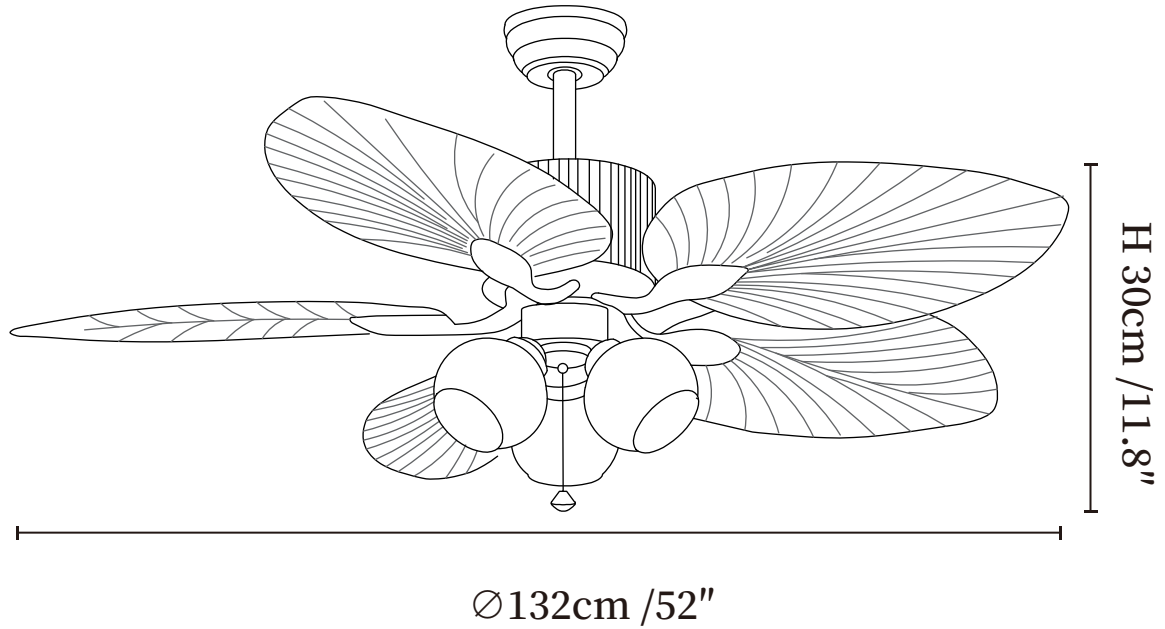

SPECIFICATION DETAILS

*For custom o tions consult factor for details

Fixture Dimensions	$\varnothing 52'' \times H 11.8''$
Light source	E26 or E27 (bulb not included)
Wattage	MAX 40W incandescent bulb or LED equivalent.
Voltage	AC 110-220V
Mounting	Hardwired.
Dimming	Please purchase dimmable light bulbs separately.
Control method	Remote control.
Material	Metal frame, ABS blades, glass shade, pure copper motor.
Finishes	Walnut Wood Grain, Black.
Shade Details	White, Orange.