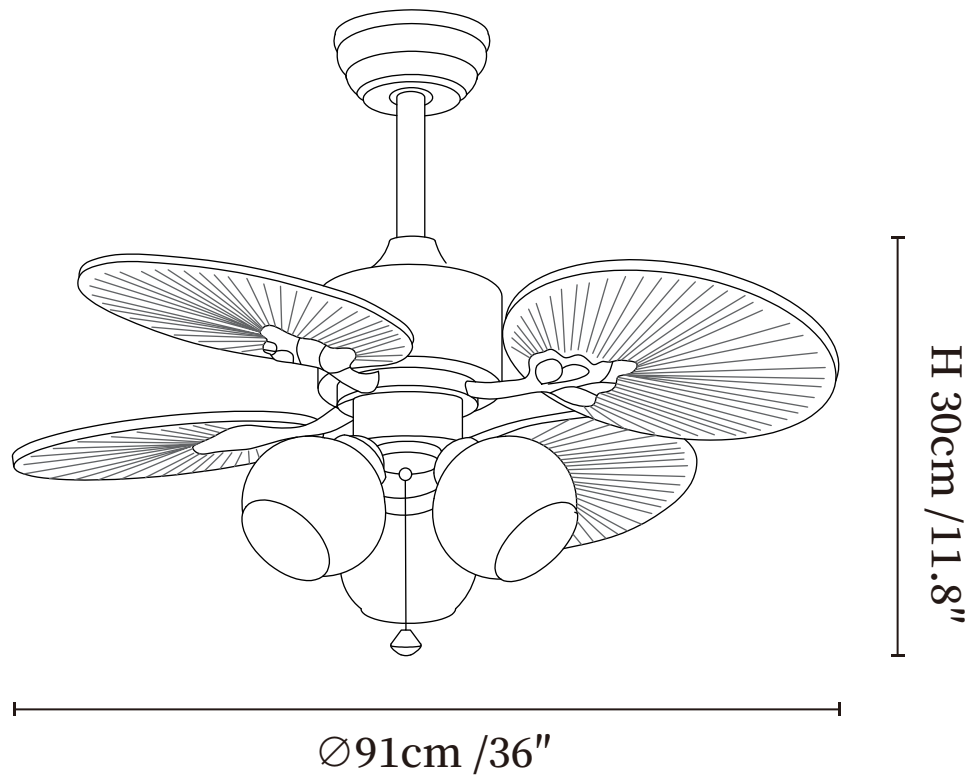

SPECIFICATION DETAILS

*For custom options, consult factory for details

Fixture Dimensions	$\varnothing 36'' \times H 11.8''$
Light source	E26 or E27 (bulb not included)
Wattage	MAX 40W incandescent bulb or LED equivalent.
Voltage	AC 110-220V
Mounting	Hardwired.
Dimming	Please purchase dimmable light bulbs separately.
Control method	Remote control.
Material	Metal frame, ABS blades, glass shade, pure copper motor.
Finishes	Walnut Wood Grain, Black.
Shade Details	White, Orange.

SPECIFICATION DETAILS

*For custom options, consult factory for details

Fixture Dimensions	Ø 36" x H 11.8"
Light source	E26 or E27 (bulb not included)
Wattage	MAX 40W incandescent bulb or LED equivalent.
Voltage	AC 110-220V
Mounting	Hardwired.
Dimming	Please purchase dimmable light bulbs separately.
Control method	Remote control.
Material	Metal frame, ABS blades, glass shade, pure copper motor.
Finishes	Walnut Wood Grain, Black.
Shade Details	White, Orange.

Ø 107cm / 42"

SPECIFICATION DETAILS

*For custom options, consult factory for details

Fixture Dimensions	Ø 42" x H 11.8"
Light source	E26 or E27 (bulb not included)
Wattage	MAX 40W incandescent bulb or LED equivalent.
Voltage	AC 110-220V
Mounting	Hardwired.
Dimming	Please purchase dimmable light bulbs separately.
Control method	Remote control.
Material	Metal frame, ABS blades, glass shade, pure copper motor.
Finishes	Walnut Wood Grain, Black.
Shade Details	White, Orange.

SPECIFICATION DETAILS

*For custom options, consult factory for details

Fixture Dimensions	Ø 42" x H 11.8"
Light source	E26 or E27 (bulb not included)
Wattage	MAX 40W incandescent bulb or LED equivalent.
Voltage	AC 110-220V
Mounting	Hardwired.
Dimming	Please purchase dimmable light bulbs separately.
Control method	Remote control.
Material	Metal frame, ABS blades, glass shade, pure copper motor.
Finishes	Walnut Wood Grain, Black.
Shade Details	White, Orange.