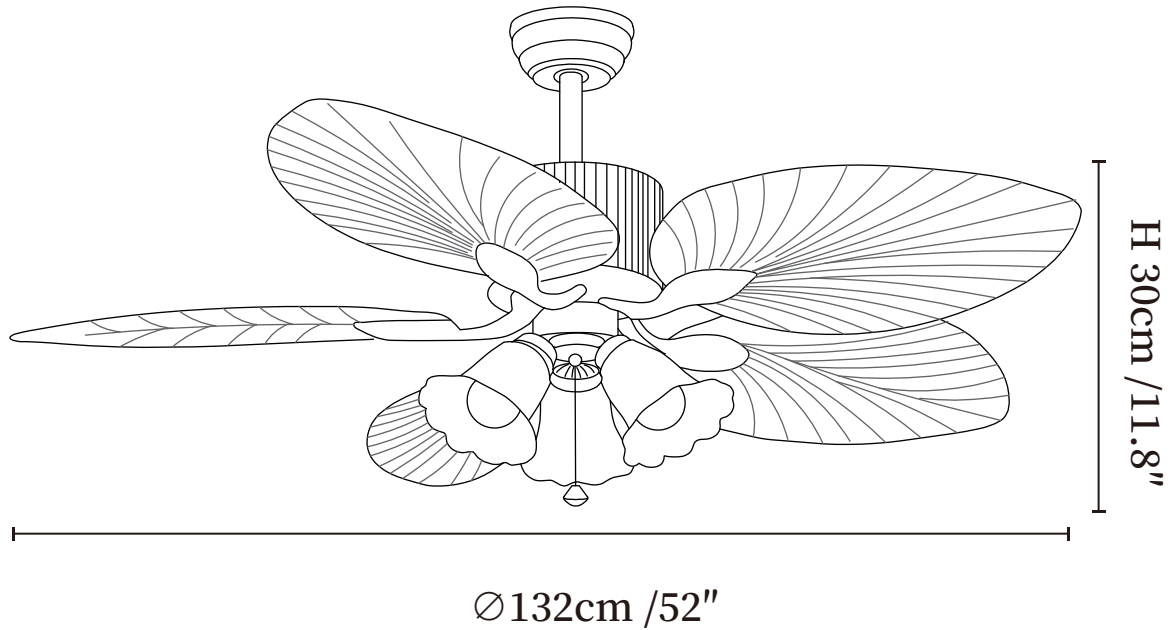

SPECIFICATION DETAILS

*For custom options, consult factory for details

Fixture Dimmensions	$\varnothing 52'' \times H 11.8''$
Light source	E26 or E27 (bulb not included)
Wattage	MAX 40W incandescent bulb or LED equivalent.
Voltage	AC 110-220V
Mounting	Hardwired.
Dimming	Please purchase dimmable light bulbs separately.
Control method	Remote control.
Material	Metal frame, ABS blades, glass shade, pure copper motor.
Finishes	Walnut Wood Grain, Black.
Shade Details	White, Orange.