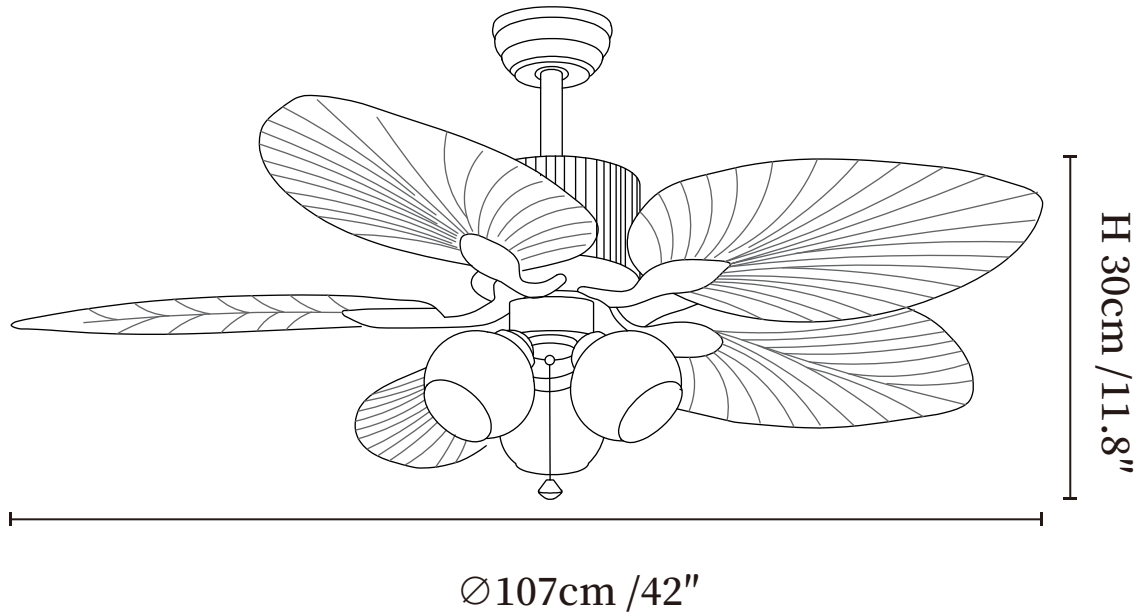

SPECIFICATION DETAILS

*For custom options, consult factory for details

Fixture Dimensions	$\varnothing 36'' \times H 11.8''$
Light source	E26 or E27 (bulb not included)
Wattage	MAX 40W incandescent bulb or LED equivalent.
Voltage	AC 110-220V
Mounting	Hardwired.
Dimming	Please purchase dimmable light bulbs separately.
Control method	Remote control.
Material	Metal frame, ABS blades, glass shade, pure copper motor.
Finishes	Walnut Wood Grain, Black.
Shade Details	White, Orange.

SPECIFICATION DETAILS

*For custom options, consult factory for details

Fixture Dimensions	Ø 36" x H 11.8"
Light source	E26 or E27 (bulb not included)
Wattage	MAX 40W incandescent bulb or LED equivalent.
Voltage	AC 110-220V
Mounting	Hardwired.
Dimming	Please purchase dimmable light bulbs separately.
Control method	Remote control.
Material	Metal frame, ABS blades, glass shade, pure copper motor.
Finishes	Walnut Wood Grain, Black.
Shade Details	White, Orange.

Ø 107cm / 42"

SPECIFICATION DETAILS

*For custom options, consult factory for details

Fixture Dimensions	Ø 42" x H 11.8"
Light source	E26 or E27 (bulb not included)
Wattage	MAX 40W incandescent bulb or LED equivalent.
Voltage	AC 110-220V
Mounting	Hardwired.
Dimming	Please purchase dimmable light bulbs separately.
Control method	Remote control.
Material	Metal frame, ABS blades, glass shade, pure copper motor.
Finishes	Walnut Wood Grain, Black.
Shade Details	White, Orange.

SPECIFICATION DETAILS

*For custom options, consult factory for details

Fixture Dimensions	Ø 42" x H 11.8"
Light source	E26 or E27 (bulb not included)
Wattage	MAX 40W incandescent bulb or LED equivalent.
Voltage	AC 110-220V
Mounting	Hardwired.
Dimming	Please purchase dimmable light bulbs separately.
Control method	Remote control.
Material	Metal frame, ABS blades, glass shade, pure copper motor.
Finishes	Walnut Wood Grain, Black.
Shade Details	White, Orange.