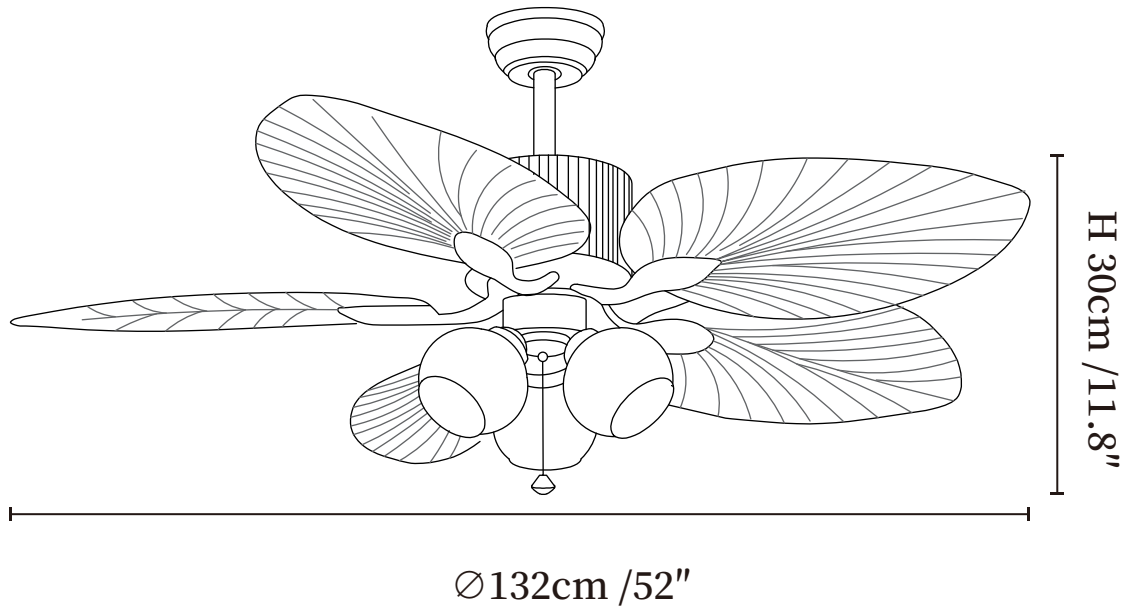

SPECIFICATION DETAILS

*For custom options, consult factory for details

Fixture Dimensions	Ø 36" x H 11.8"
Light source	E26 or E27 (bulb not included)
Wattage	MAX 40W incandescent bulb or LED equivalent.
Voltage	AC 110-220V
Mounting	Hardwired.
Dimming	Please purchase dimmable light bulbs separately.
Control method	Remote control.
Material	Metal frame, ABS blades, glass shade, pure copper motor.
Finishes	Walnut Wood Grain, Black.
Shade Details	White, Orange.

Ø 107cm / 42"

SPECIFICATION DETAILS

*For custom options, consult factory for details

Fixture Dimensions	Ø 42" x H 11.8"
Light source	E26 or E27 (bulb not included)
Wattage	MAX 40W incandescent bulb or LED equivalent.
Voltage	AC 110-220V
Mounting	Hardwired.
Dimming	Please purchase dimmable light bulbs separately.
Control method	Remote control.
Material	Metal frame, ABS blades, glass shade, pure copper motor.
Finishes	Walnut Wood Grain, Black.
Shade Details	White, Orange.

SPECIFICATION DETAILS

*For custom options, consult factory for details

Fixture Dimensions	Ø 42" x H 11.8"
Light source	E26 or E27 (bulb not included)
Wattage	MAX 40W incandescent bulb or LED equivalent.
Voltage	AC 110-220V
Mounting	Hardwired.
Dimming	Please purchase dimmable light bulbs separately.
Control method	Remote control.
Material	Metal frame, ABS blades, glass shade, pure copper motor.
Finishes	Walnut Wood Grain, Black.
Shade Details	White, Orange.

SPECIFICATION DETAILS

*For custom options, consult factory for details

Fixture Dimensions	$\varnothing 42'' \times H 11.8''$
Light source	E26 or E27 (bulb not included)
Wattage	MAX 40W incandescent bulb or LED equivalent.
Voltage	AC 110-220V
Mounting	Hardwired.
Dimming	Please purchase dimmable light bulbs separately.
Control method	Remote control.
Material	Metal frame, ABS blades, glass shade, pure copper motor.
Finishes	Walnut Wood Grain, Black.
Shade Details	White, Orange.