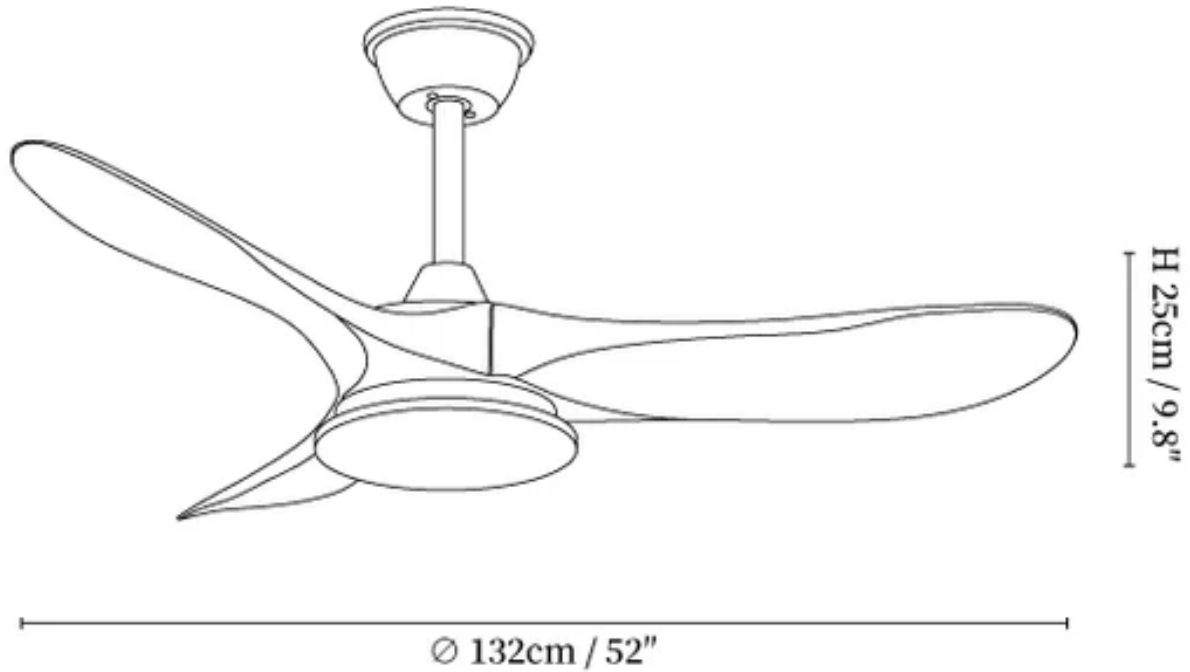

SPECIFICATION SHEET

SPECIFICATION DETAILS

*For custom options, consult factory for details

Fixture Dimensions	D 48" x H 11.8", D 52" x H 11.8"
Light source	Integrated LED
Wattage	35W
Voltage	AC 110-240V
Mounting	Hardwired
CRI(Ra)	90+CRI
LED Rated Life	50000 hours
Color Temperature	Warm Light (3000K), Neutral Light (4000K), Cool Light (6000K)
Control method	Remote control.
Dimming	Three-color dimming.
Finishes	Walnut Wood Grain, Nature Wood Grain., White, Black.
Shade Details	White, Black.
Material	Metal frame, ABS blades, acrylic shade, pure copper motor.
Rod Length	Suspension rod is 9.8"+4.9", and can be spliced as needed.