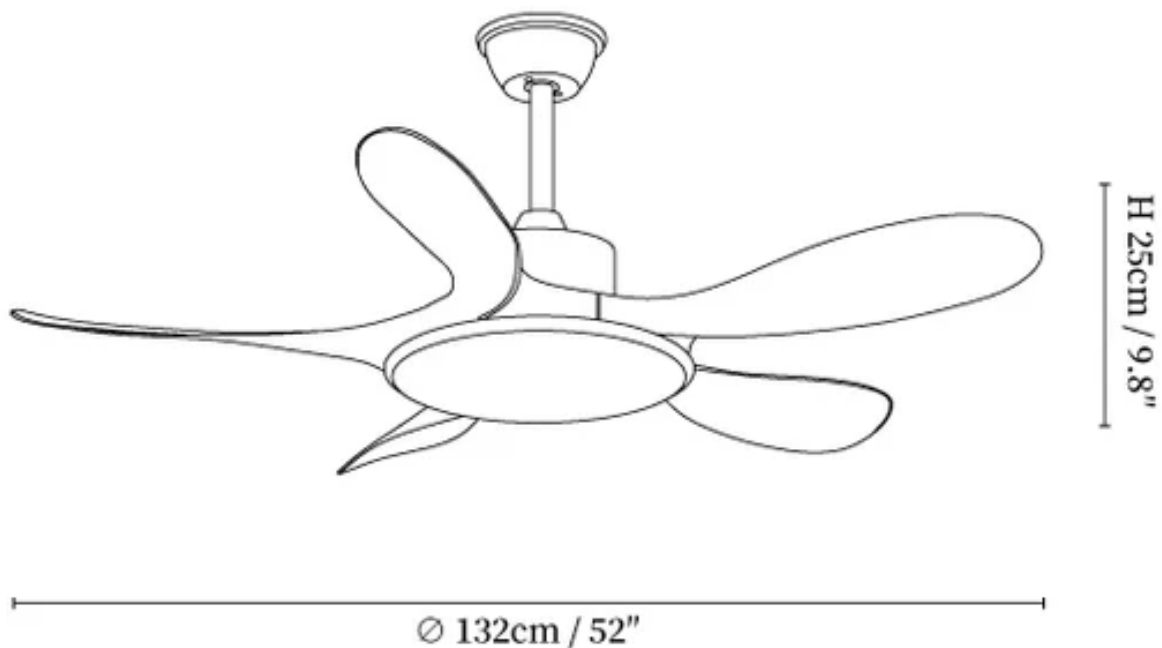

SPECIFICATION SHEET

SPECIFICATION DETAILS

*For custom options, consult factory for details

Fixture Dimensions	D 48" x H 11.8", D 52" x H 11.8"
Light source	Integrated LED
Wattage	35W
Voltage	AC 110-240V
Mounting	Hardwired
CRI(Ra)	90+CRI
LED Rated Life	50000 hours
Color Temperature	Warm Light (3000K), Neutral Light (4000K), Cool Light (6000K)
Control method	Remote control.
Dimming	Three-color dimming.
Finishes	Walnut Wood Grain, Nature Wood Grain., White, Black.
Shade Details	White, Black.
Material	Metal frame, ABS blades, acrylic shade, pure copper motor.
Rod Length	Suspension rod is 9.8"+4.9", and can be spliced as needed.