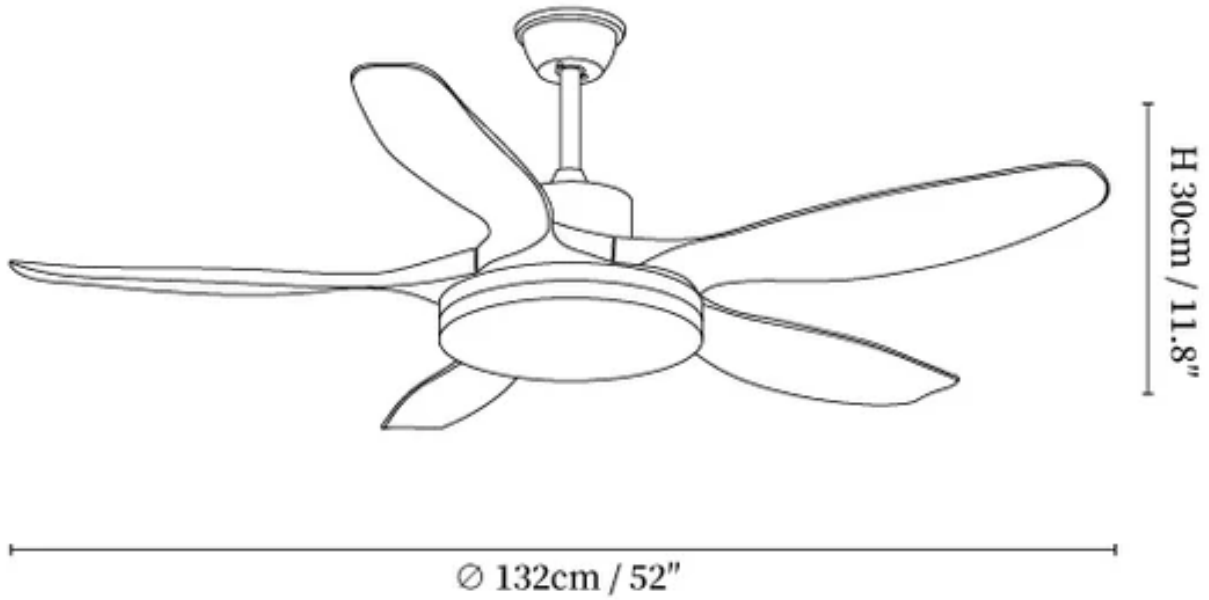

SPECIFICATION SHEET

SPECIFICATION DETAILS

*For custom options, consult factory for details

Fixture Dimensions	D 48" x H 11.8", D 52" x H 11.8"
Light source	Integrated LED
Wattage	35W
Voltage	AC 110-240V
Mounting	Hardwired
CRI(Ra)	90+CRI
LED Rated Life	50000 hours
Color Temperature	Warm Light (3000K), Neutral Light (4000K), Cool Light (6000K)
Control method	Remote control.
Dimming	Three-color dimming.
Finishes	Walnut Wood Grain, Nature Wood Grain., White, Black.
Shade Details	White, Black.
Material	Metal frame, ABS blades, acrylic shade, pure copper motor.
Rod Length	Suspension rod is 9.8"+4.9", and can be spliced as needed.