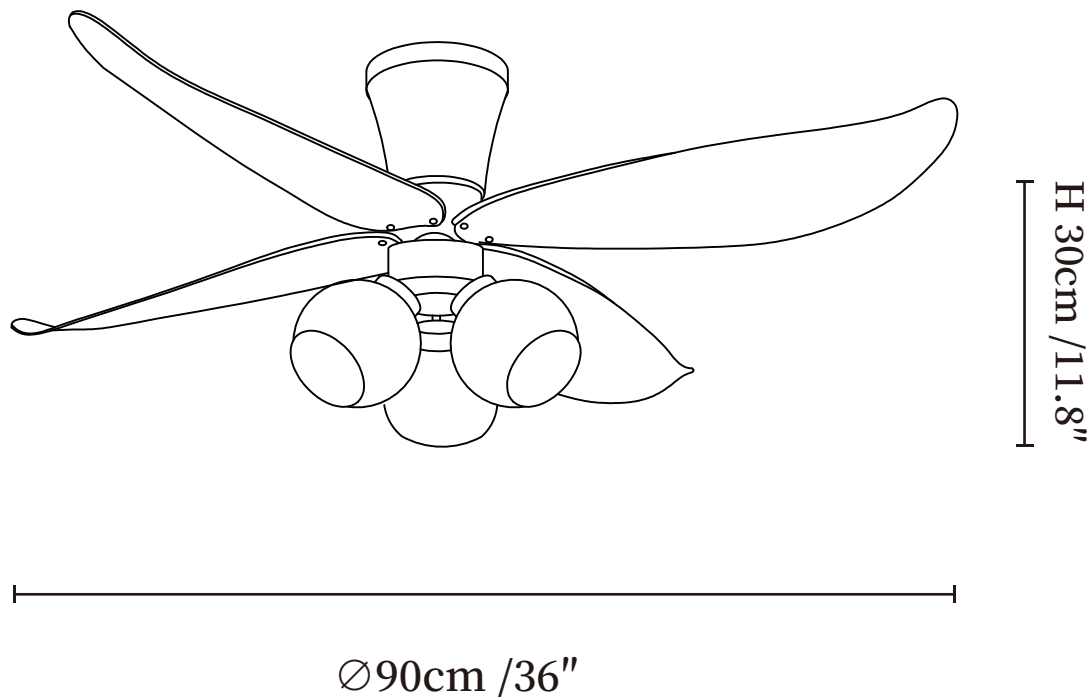

SPECIFICATION SHEET

SPECIFICATION DETAILS

*For custom options, consult factory for details

Fixture Dimensions	Ø 36" x H 11.8"
Light source	E26 or E27 (bulb not included)
Wattage	MAX 40W incandescent bulb or LED equivalent.
Voltage	AC 110-220V
Mounting	Hardwired.
Dimming	Please purchase dimmable light bulbs separately.
Control method	Remote control.
Material	Metal frame, ABS blades, glass shade, pure copper motor.
Finishes	Black, Walnut Wood.
Shade Details	White, Amber.