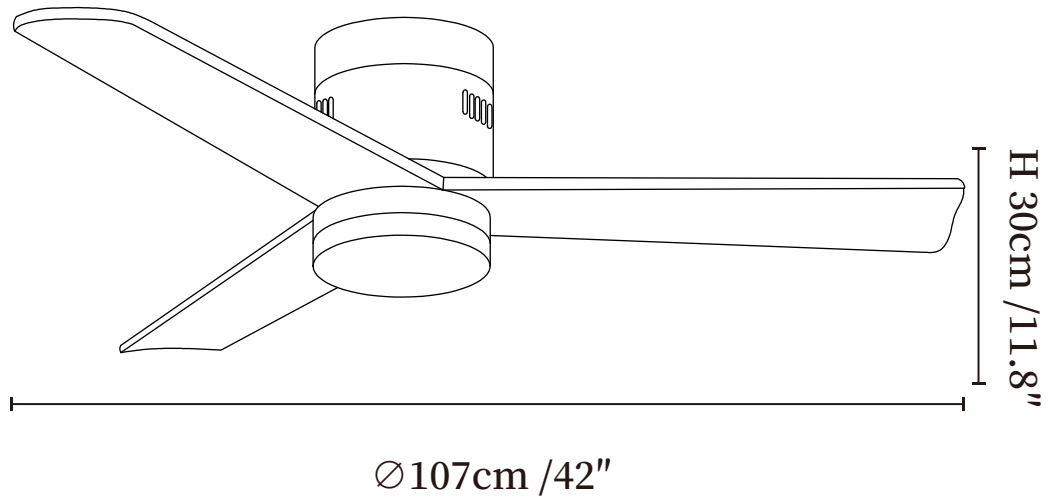

SPECIFICATION SHEET

SPECIFICATION DETAILS

*For custom options, consult factory for details

Fixture Dimensions	$\varnothing 28'' \times H 11.8''$
Light source	Integrated LED
Wattage	18W
Voltage	AC 110-240V
Mounting	Hardwired
CRI(Ra)	90+CRI
LED Rated Life	50000 hours
Color Temperature	Warm Light (3000K), Neutral Light (4000K), Cool Light (6000K)
Control method	Remote control.
Dimming	Three-color dimming.
Finishes	Walnut Wood, Nickel, Black.
Shade Details	White.
Material	Metal frame, Wooden blades, acrylic shade, pure copper motor.
Rod Length	Suspension rod is $9.8''+4.9''$, and can be spliced as needed.

SPECIFICATION SHEET

SPECIFICATION DETAILS

*For custom options, consult factory for details

Fixture Dimensions	$\varnothing 42'' \times H 11.8''$
Light source	Integrated LED
Wattage	18W
Voltage	AC 110-240V
Mounting	Hardwired
CRI(Ra)	90+CRI
LED Rated Life	50000 hours
Color Temperature	Warm Light (3000K), Neutral Light (4000K), Cool Light (6000K)
Control method	Remote control.
Dimming	Three-color dimming.
Finishes	Walnut Wood, Nickel, Black.
Shade Details	White.
Material	Metal frame, Wooden blades, acrylic shade, pure copper motor.
Rod Length	Suspension rod is 9.8"+4.9", and can be spliced as needed.

SPECIFICATION SHEET

SPECIFICATION DETAILS

*For custom options, consult factory for details

Fixture Dimensions	$\text{Ø } 42'' \times \text{H } 11.8''$
Light source	Integrated LED
Wattage	18W
Voltage	AC 110-240V
Mounting	Hardwired
CRI(Ra)	90+CRI
LED Rated Life	50000 hours
Color Temperature	Warm Light (3000K), Neutral Light (4000K), Cool Light (6000K)
Control method	Remote control.
Dimming	Three-color dimming.
Finishes	Walnut Wood, Nickel, Black.
Shade Details	White.
Material	Metal frame, Wooden blades, acrylic shade, pure copper motor.
Rod Length	Suspension rod is $9.8''+4.9''$, and can be spliced as needed.