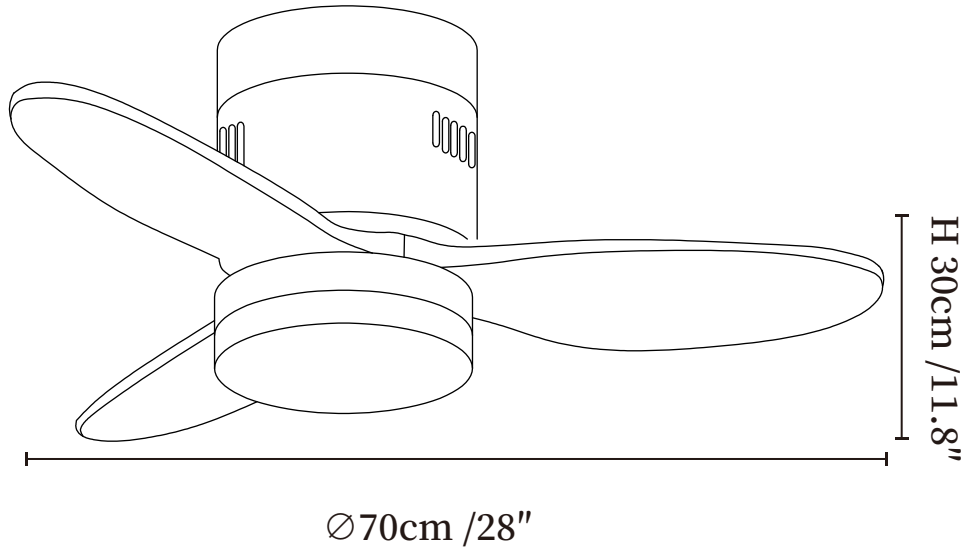

SPECIFICATION SHEET

SPECIFICATION DETAILS

*For custom options, consult factory for details

Fixture Dimensions	Ø 28" x H 11.8"
Light source	Integrated LED
Wattage	18W
Voltage	AC 110-240V
Mounting	Hardwired
CRI(Ra)	90+CRI
LED Rated Life	50000 hours
Color Temperature	Warm Light (3000K), Neutral Light (4000K), Cool Light (6000K)
Control method	Remote control.
Dimming	Three-color dimming.
Finishes	Walnut Wood, Nickel, Black.
Shade Details	White.
Material	Metal frame, Wooden blades, acrylic shade, pure copper motor.
Rod Length	Suspension rod is 9.8"+4.9", and can be spliced as needed.

SPECIFICATION SHEET

SPECIFICATION DETAILS

*For custom options, consult factory for details

Fixture Dimensions	$\varnothing 28'' \times H 11.8''$
Light source	Integrated LED
Wattage	18W
Voltage	AC 110-240V
Mounting	Hardwired
CRI(Ra)	90+CRI
LED Rated Life	50000 hours
Color Temperature	Warm Light (3000K), Neutral Light (4000K), Cool Light (6000K)
Control method	Remote control.
Dimming	Three-color dimming.
Finishes	Walnut Wood, Nickel, Black.
Shade Details	White.
Material	Metal frame, Wooden blades, acrylic shade, pure copper motor.
Rod Length	Suspension rod is $9.8''+4.9''$, and can be spliced as needed.

SPECIFICATION SHEET

SPECIFICATION DETAILS

*For custom options, consult factory for details

Fixture Dimensions	$\varnothing 42'' \times H 11.8''$
Light source	Integrated LED
Wattage	18W
Voltage	AC 110-240V
Mounting	Hardwired
CRI(Ra)	90+CRI
LED Rated Life	50000 hours
Color Temperature	Warm Light (3000K), Neutral Light (4000K), Cool Light (6000K)
Control method	Remote control.
Dimming	Three-color dimming.
Finishes	Walnut Wood, Nickel, Black.
Shade Details	White.
Material	Metal frame, Wooden blades, acrylic shade, pure copper motor.
Rod Length	Suspension rod is 9.8"+4.9", and can be spliced as needed.