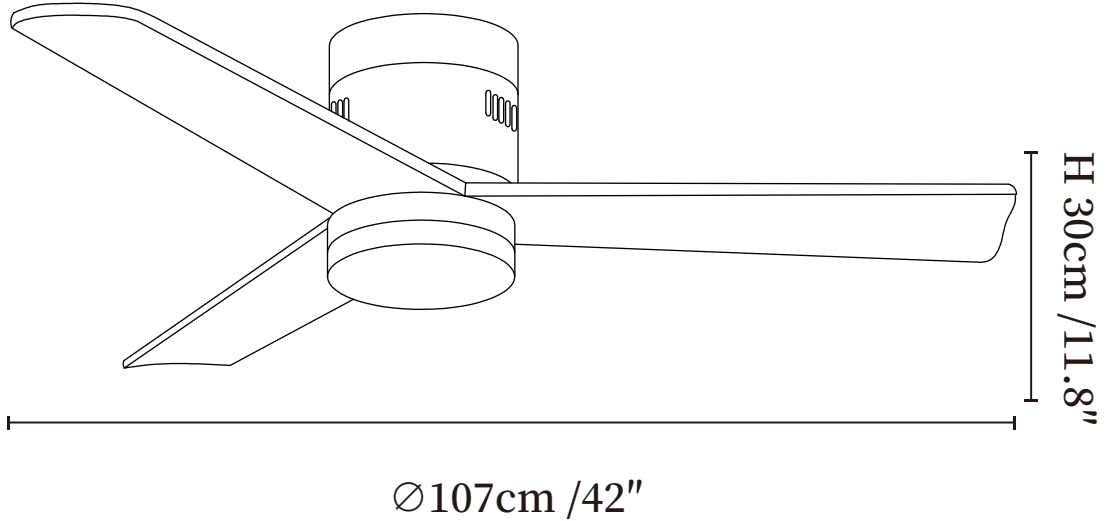

SPECIFICATION SHEET

SPECIFICATION DETAILS

*For custom options, consult factory for details

Fixture Dimensions	$\varnothing 42'' \times H 11.8''$
Light source	Integrated LED
Wattage	18W
Voltage	AC 110-240V
Mounting	Hardwired
CRI(Ra)	90+CRI
LED Rated Life	50000 hours
Color Temperature	Warm Light (3000K), Neutral Light (4000K), Cool Light (6000K)
Control method	Remote control.
Dimming	Three-color dimming.
Finishes	Walnut Wood, Nickel, Black.
Shade Details	White.
Material	Metal frame, Wooden blades, acrylic shade, pure copper motor.
Rod Length	Suspension rod is 9.8"+4.9", and can be spliced as needed.

SPECIFICATION SHEET

SPECIFICATION DETAILS

*For custom options, consult factory for details

Fixture Dimensions	$\text{Ø } 42'' \times \text{H } 11.8''$
Light source	Integrated LED
Wattage	18W
Voltage	AC 110-240V
Mounting	Hardwired
CRI(Ra)	90+CRI
LED Rated Life	50000 hours
Color Temperature	Warm Light (3000K), Neutral Light (4000K), Cool Light (6000K)
Control method	Remote control.
Dimming	Three-color dimming.
Finishes	Walnut Wood, Nickel, Black.
Shade Details	White.
Material	Metal frame, Wooden blades, acrylic shade, pure copper motor.
Rod Length	Suspension rod is $9.8''+4.9''$, and can be spliced as needed.

SPECIFICATION SHEET

SPECIFICATION DETAILS

*For custom options, consult factory for details

Fixture Dimensions	Ø 42" x H 11.8"
Light source	Integrated LED
Wattage	18W
Voltage	AC 110-240V
Mounting	Hardwired
CRI(Ra)	90+CRI
LED Rated Life	50000 hours
Color Temperature	Warm Light (3000K), Neutral Light (4000K), Cool Light (6000K)
Control method	Remote control.
Dimming	Three-color dimming.
Finishes	Walnut Wood, Nickel, Black.
Shade Details	White.
Material	Metal frame, Wooden blades, acrylic shade, pure copper motor.
Rod Length	Suspension rod is 9.8"+4.9", and can be spliced as needed.