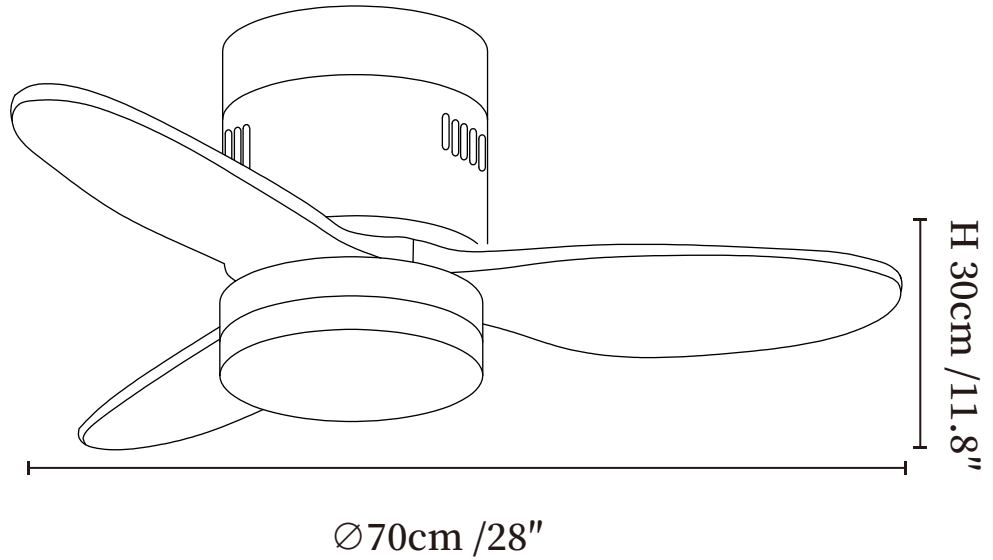

SPECIFICATION SHEET

SPECIFICATION DETAILS

*For custom options, consult factory for details

Fixture Dimensions	Ø 28" x H 11.8"
Light source	Integrated LED
Wattage	18W
Voltage	AC 110-240V
Mounting	Hardwired
CRI(Ra)	90+CRI
LED Rated Life	50000 hours
Color Temperature	Warm Light (3000K), Neutral Light (4000K), Cool Light (6000K)
Control method	Remote control.
Dimming	Three-color dimming.
Finishes	Walnut Wood, Nickel, Black.
Shade Details	White.
Material	Metal frame, Wooden blades, acrylic shade, pure copper motor.
Rod Length	Suspension rod is 9.8"+4.9", and can be spliced as needed.

SPECIFICATION SHEET

SPECIFICATION DETAILS

*For custom options, consult factory for details

Fixture Dimensions	$\varnothing 28'' \times H 11.8''$
Light source	Integrated LED
Wattage	18W
Voltage	AC 110-240V
Mounting	Hardwired
CRI(Ra)	90+CRI
LED Rated Life	50000 hours
Color Temperature	Warm Light (3000K), Neutral Light (4000K), Cool Light (6000K)
Control method	Remote control.
Dimming	Three-color dimming.
Finishes	Walnut Wood, Nickel, Black.
Shade Details	White.
Material	Metal frame, Wooden blades, acrylic shade, pure copper motor.
Rod Length	Suspension rod is $9.8''+4.9''$, and can be spliced as needed.

SPECIFICATION SHEET

SPECIFICATION DETAILS

*For custom options, consult factory for details

Fixture Dimensions	$\varnothing 42'' \times H 11.8''$
Light source	Integrated LED
Wattage	18W
Voltage	AC 110-240V
Mounting	Hardwired
CRI(Ra)	90+CRI
LED Rated Life	50000 hours
Color Temperature	Warm Light (3000K), Neutral Light (4000K), Cool Light (6000K)
Control method	Remote control.
Dimming	Three-color dimming.
Finishes	Walnut Wood, Nickel, Black.
Shade Details	White.
Material	Metal frame, Wooden blades, acrylic shade, pure copper motor.
Rod Length	Suspension rod is 9.8"+4.9", and can be spliced as needed.