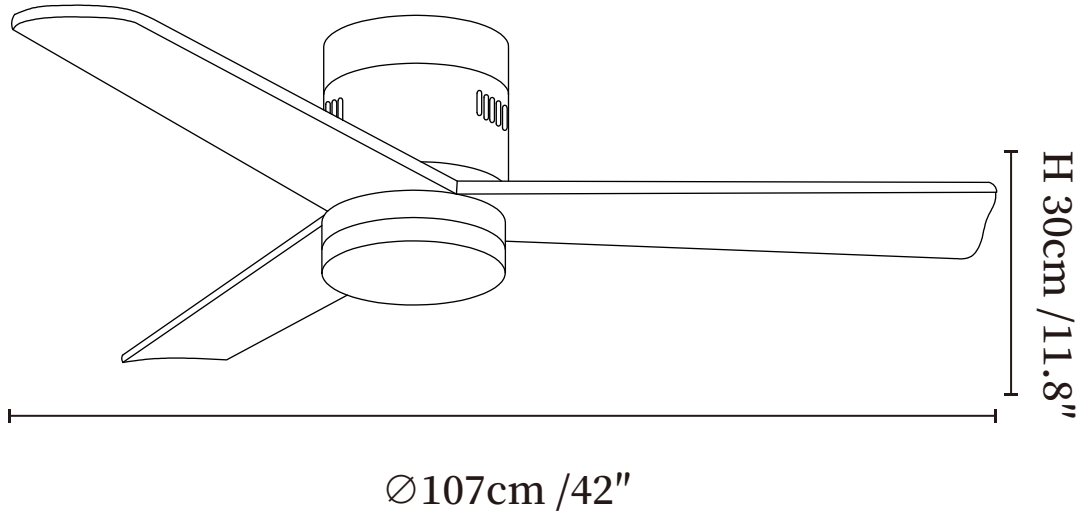

SPECIFICATION SHEET

SPECIFICATION DETAILS

*For custom options, consult factory for details

Fixture Dimensions	Ø 28" x H 11.8"
Light source	Integrated LED
Wattage	18W
Voltage	AC 110-240V
Mounting	Hardwired
CRI(Ra)	90+CRI
LED Rated Life	50000 hours
Color Temperature	Warm Light (3000K), Neutral Light (4000K), Cool Light (6000K)
Control method	Remote control.
Dimming	Three-color dimming.
Finishes	Walnut Wood, Nickel, Black.
Shade Details	White.
Material	Metal frame, Wooden blades, acrylic shade, pure copper motor.
Rod Length	Suspension rod is 9.8"+4.9", and can be spliced as needed.

SPECIFICATION SHEET

SPECIFICATION DETAILS

*For custom options, consult factory for details

Fixture Dimensions	$\varnothing 28'' \times H 11.8''$
Light source	Integrated LED
Wattage	18W
Voltage	AC 110-240V
Mounting	Hardwired
CRI(Ra)	90+CRI
LED Rated Life	50000 hours
Color Temperature	Warm Light (3000K), Neutral Light (4000K), Cool Light (6000K)
Control method	Remote control.
Dimming	Three-color dimming.
Finishes	Walnut Wood, Nickel, Black.
Shade Details	White.
Material	Metal frame, Wooden blades, acrylic shade, pure copper motor.
Rod Length	Suspension rod is $9.8''+4.9''$, and can be spliced as needed.

SPECIFICATION SHEET

SPECIFICATION DETAILS

*For custom options, consult factory for details

Fixture Dimensions	$\varnothing 42'' \times H 11.8''$
Light source	Integrated LED
Wattage	18W
Voltage	AC 110-240V
Mounting	Hardwired
CRI(Ra)	90+CRI
LED Rated Life	50000 hours
Color Temperature	Warm Light (3000K), Neutral Light (4000K), Cool Light (6000K)
Control method	Remote control.
Dimming	Three-color dimming.
Finishes	Walnut Wood, Nickel, Black.
Shade Details	White.
Material	Metal frame, Wooden blades, acrylic shade, pure copper motor.
Rod Length	Suspension rod is 9.8"+4.9", and can be spliced as needed.