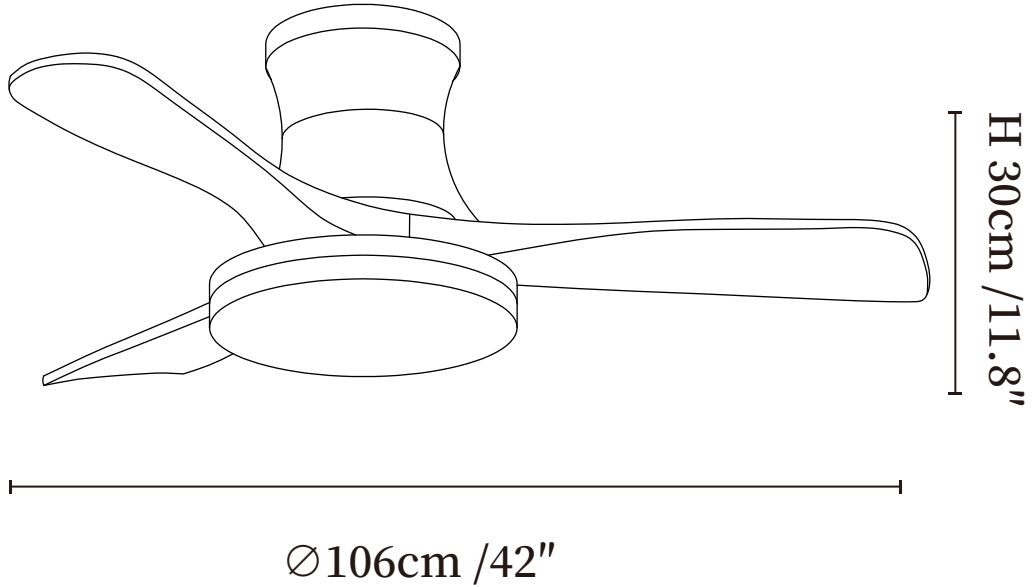

SPECIFICATION SHEET

SPECIFICATION DETAILS

*For custom options, consult factory for details

Fixture Dimensions	Ø 42" x H 11.8"
Light source	Integrated LED
Wattage	18W
Voltage	AC 110-240V
Mounting	Hardwired
CRI(Ra)	90+CRI
LED Rated Life	50000 hours
Color Temperature	Warm Light (3000K), Neutral Light (4000K), Cool Light (6000K)
Control method	Remote control.
Dimming	Three-color dimming.
Finishes	Walnut Wood, Gold, Nickel.
Shade Details	White.
Material	Metal frame, Wooden blades, acrylic shade, pure copper motor.
Rod Length	Suspension rod is 9.8"+4.9", and can be spliced as needed.