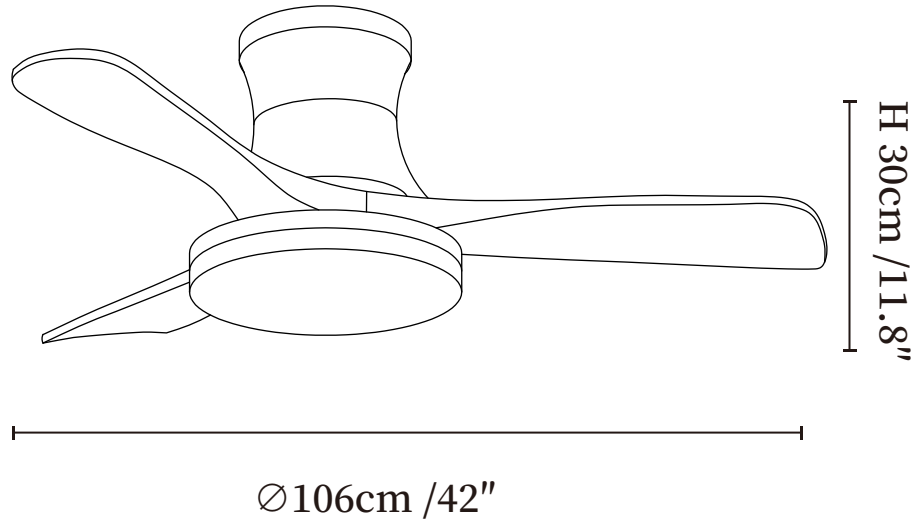

SPECIFICATION SHEET

SPECIFICATION DETAILS

*For custom options, consult factory for details

Fixture Dimensions	Ø 42" x H 11.8"
Light source	Integrated LED
Wattage	18W
Voltage	AC 110-240V
Mounting	Hardwired
CRI(Ra)	90+CRI
LED Rated Life	50000 hours
Color Temperature	Warm Light (3000K), Neutral Light (4000K), Cool Light (6000K)
Control method	Remote control.
Dimming	Three-color dimming.
Finishes	Walnut Wood, Gold, Nickel.
Shade Details	White.
Material	Metal frame, Wooden blades, acrylic shade, pure copper motor.
Rod Length	Suspension rod is 9.8"+4.9", and can be spliced as needed.