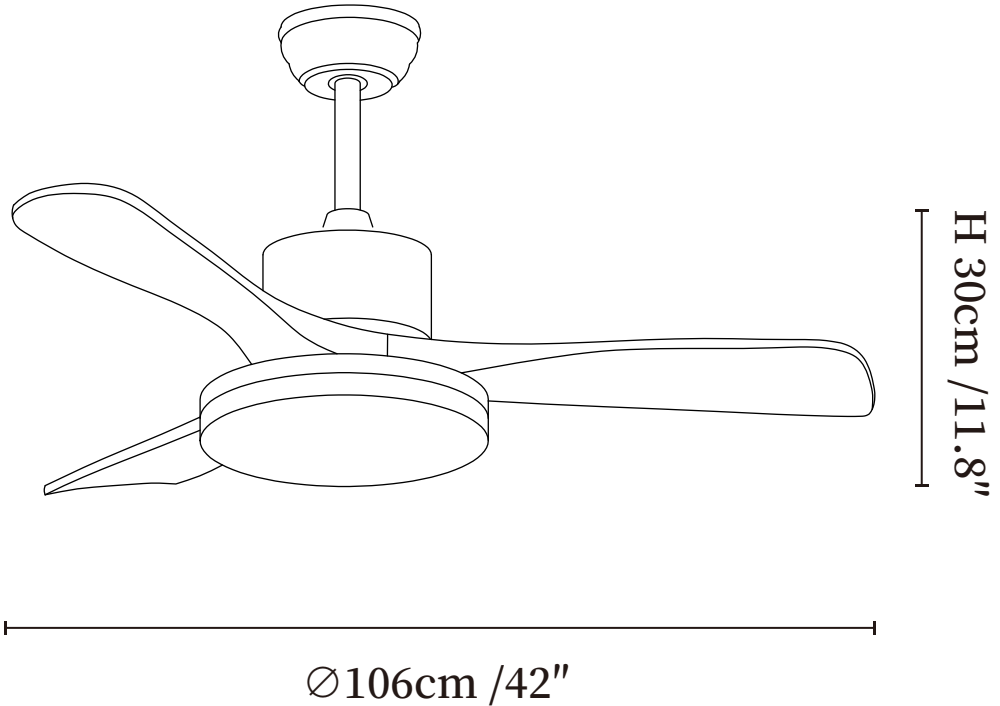

SPECIFICATION SHEET

SPECIFICATION DETAILS

*For custom options, consult factory for details

Fixture Dimensions	Ø 42" x H 11.8"
Light source	Integrated LED
Wattage	18W
Voltage	AC 110-240V
Mounting	Hardwired
CRI(Ra)	90+CRI
LED Rated Life	50000 hours
Color Temperature	Warm Light (3000K), Neutral Light (4000K), Cool Light (6000K)
Control method	Remote control.
Dimming	Three-color dimming.
Finishes	Walnut Wood, Gold, Nickel.
Shade Details	White.
Material	Metal frame, Wooden blades, acrylic shade, pure copper motor.
Rod Length	Suspension rod is 9.8"+4.9", and can be spliced as needed.