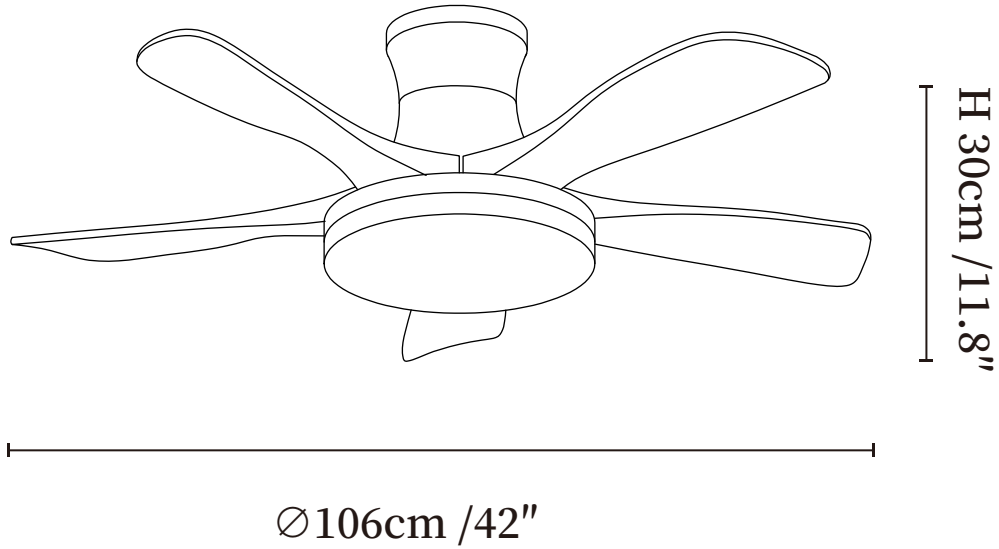

SPECIFICATION SHEET

SPECIFICATION DETAILS

*For custom options, consult factory for details

Fixture Dimensions	Ø 42" x H 11.8"
Light source	Integrated LED
Wattage	18W
Voltage	AC 110-240V
Mounting	Hardwired
CRI(Ra)	90+CRI
LED Rated Life	50000 hours
Color Temperature	Warm Light (3000K), Neutral Light (4000K), Cool Light (6000K)
Control method	Remote control.
Dimming	Three-color dimming.
Finishes	Walnut Wood, Gold, Nickel.
Shade Details	White.
Material	Metal frame, Wooden blades, acrylic shade, pure copper motor.
Rod Length	Suspension rod is 9.8"+4.9", and can be spliced as needed.