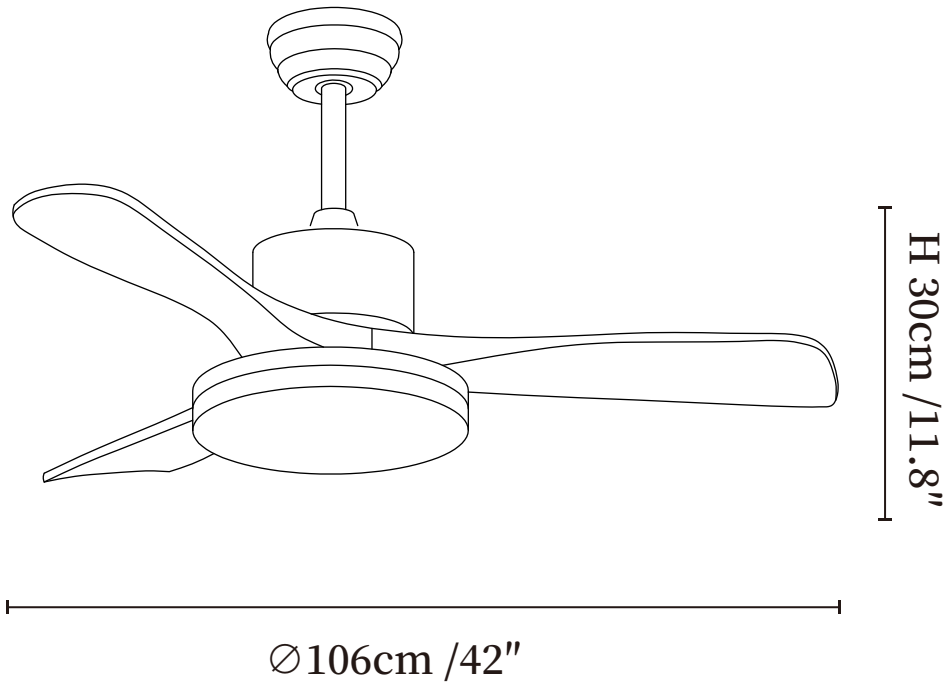

SPECIFICATION SHEET

SPECIFICATION DETAILS

*For custom options, consult factory for details

Fixture Dimensions	Ø 42" x H 11.8"
Light source	Integrated LED
Wattage	18W
Voltage	AC 110-240V
Mounting	Hardwired
CRI(Ra)	90+CRI
LED Rated Life	50000 hours
Color Temperature	Warm Light (3000K), Neutral Light (4000K), Cool Light (6000K)
Control method	Remote control.
Dimming	Three-color dimming.
Finishes	Walnut Wood, Gold, Nickel.
Shade Details	White.
Material	Metal frame, Wooden blades, acrylic shade, pure copper motor.
Rod Length	Suspension rod is 9.8"+4.9", and can be spliced as needed.