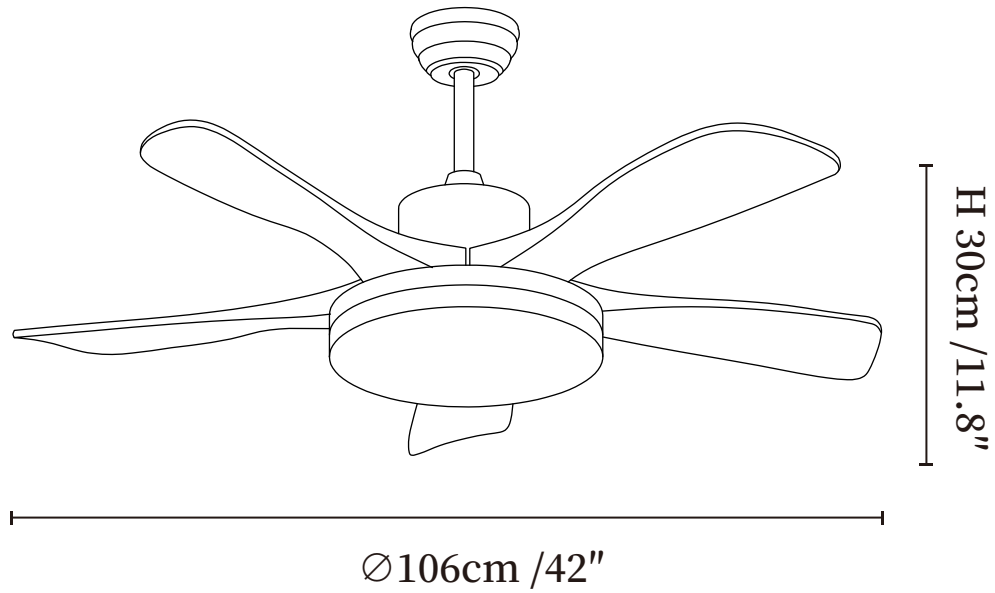

SPECIFICATION SHEET

SPECIFICATION DETAILS

*For custom options, consult factory for details

Fixture Dimensions	Ø 42" x H 11.8"
Light source	Integrated LED
Wattage	18W
Voltage	AC 110-240V
Mounting	Hardwired
CRI(Ra)	90+CRI
LED Rated Life	50000 hours
Color Temperature	Warm Light (3000K), Neutral Light (4000K), Cool Light (6000K)
Control method	Remote control.
Dimming	Three-color dimming.
Finishes	Walnut Wood, Gold, Nickel.
Shade Details	White.
Material	Metal frame, Wooden blades, acrylic shade, pure copper motor.
Rod Length	Suspension rod is 9.8"+4.9", and can be spliced as needed.