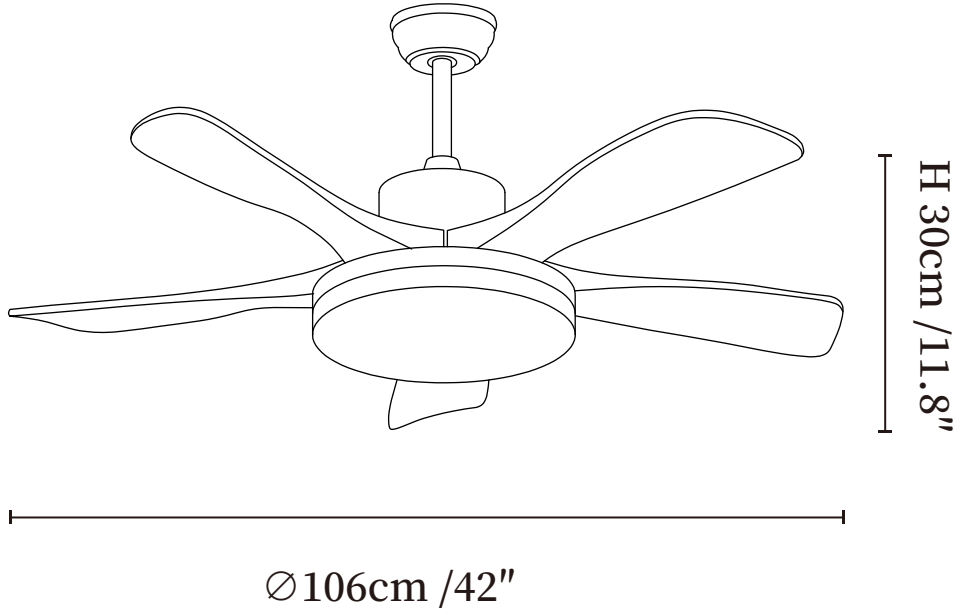

SPECIFICATION SHEET

SPECIFICATION DETAILS

*For custom options, consult factory for details

Fixture Dimensions	Ø 42" x H 11.8"
Light source	Integrated LED
Wattage	18W
Voltage	AC 110-240V
Mounting	Hardwired
CRI(Ra)	90+CRI
LED Rated Life	50000 hours
Color Temperature	Warm Light (3000K), Neutral Light (4000K), Cool Light (6000K)
Control method	Remote control.
Dimming	Three-color dimming.
Finishes	Walnut Wood, Gold, Nickel.
Shade Details	White.
Material	Metal frame, Wooden blades, acrylic shade, pure copper motor.
Rod Length	Suspension rod is 9.8"+4.9", and can be spliced as needed.

SPECIFICATION SHEET

SPECIFICATION DETAILS

*For custom options, consult factory for details

Fixture Dimensions	\varnothing 42" x H 11.8"
Light source	Integrated LED
Wattage	18W
Voltage	AC 110-240V
Mounting	Hardwired
CRI(Ra)	90+CRI
LED Rated Life	50000 hours
Color Temperature	Warm Light (3000K), Neutral Light (4000K), Cool Light (6000K)
Control method	Remote control.
Dimming	Three-color dimming.
Finishes	Walnut Wood, Gold, Nickel.
Shade Details	White.
Material	Metal frame, Wooden blades, acrylic shade, pure copper motor.
Rod Length	Suspension rod is 9.8"+4.9", and can be spliced as needed.