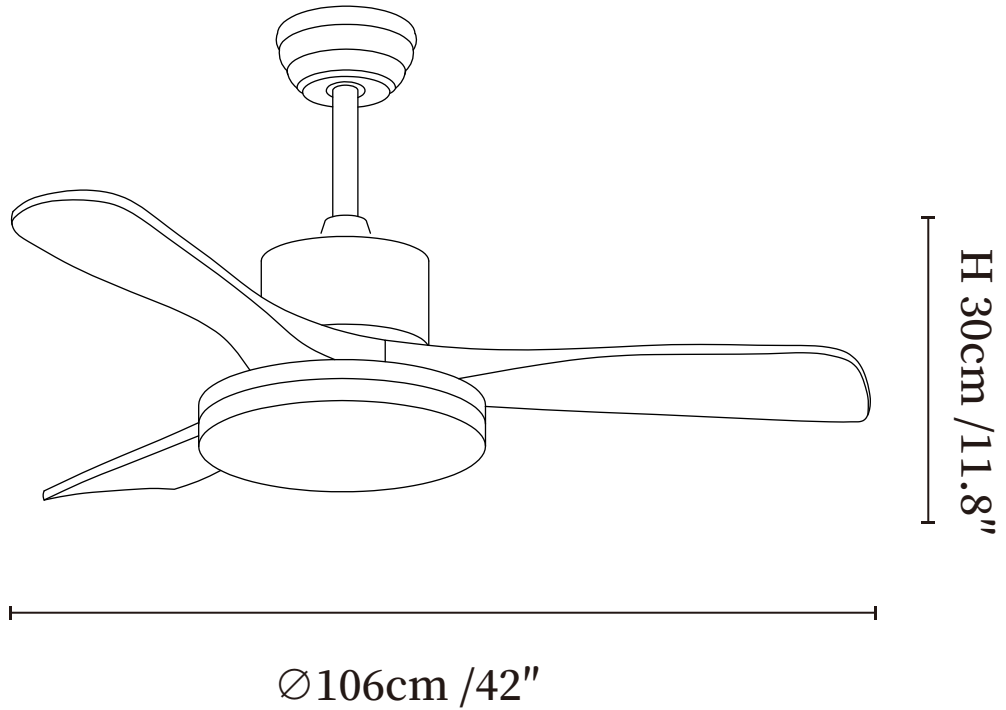

SPECIFICATION SHEET

SPECIFICATION DETAILS

*For custom options, consult factory for details

Fixture Dimensions	Ø 42" x H 11.8"
Light source	Integrated LED
Wattage	18W
Voltage	AC 110-240V
Mounting	Hardwired
CRI(Ra)	90+CRI
LED Rated Life	50000 hours
Color Temperature	Warm Light (3000K), Neutral Light (4000K), Cool Light (6000K)
Control method	Remote control.
Dimming	Three-color dimming.
Finishes	Walnut Wood, Gold, Nickel.
Shade Details	White.
Material	Metal frame, Wooden blades, acrylic shade, pure copper motor.
Rod Length	Suspension rod is 9.8"+4.9", and can be spliced as needed.