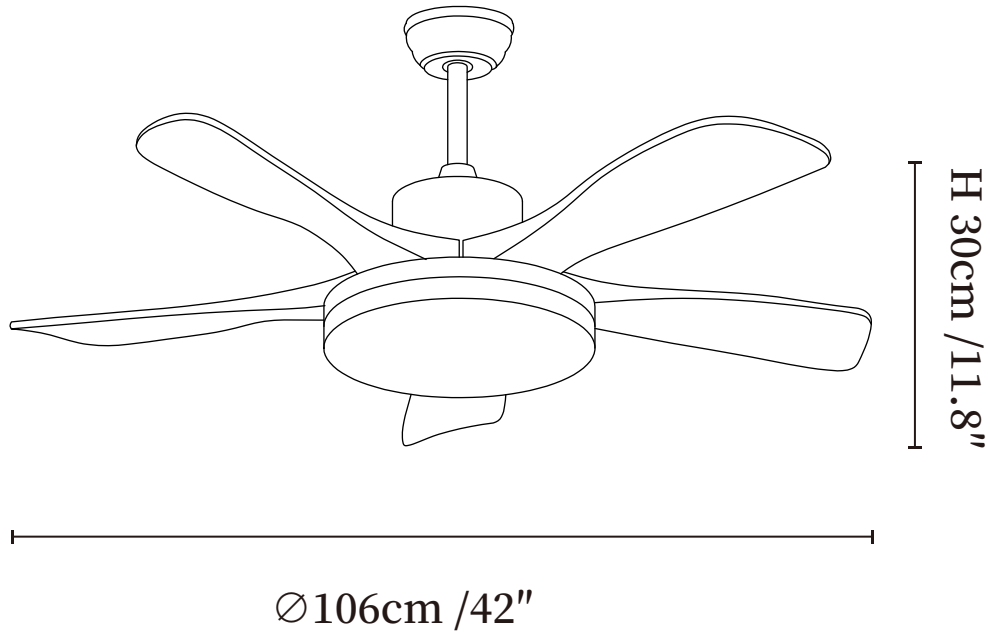

SPECIFICATION SHEET

SPECIFICATION DETAILS

*For custom options, consult factory for details

Fixture Dimensions	$\varnothing$ 42" x H 11.8"
Light source	Integrated LED
Wattage	18W
Voltage	AC 110-240V
Mounting	Hardwired
CRI(Ra)	90+CRI
LED Rated Life	50000 hours
Color Temperature	Warm Light (3000K), Neutral Light (4000K), Cool Light (6000K)
Control method	Remote control.
Dimming	Three-color dimming.
Finishes	Walnut Wood, Gold, Nickel.
Shade Details	White.
Material	Metal frame, Wooden blades, acrylic shade, pure copper motor.
Rod Length	Suspension rod is 9.8"+4.9", and can be spliced as needed.