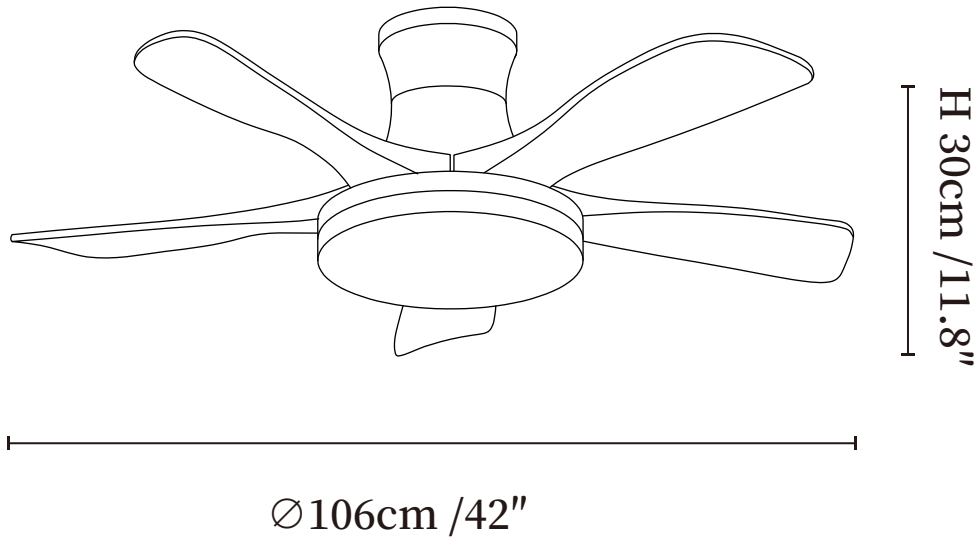

SPECIFICATION SHEET

SPECIFICATION DETAILS

*For custom options, consult factory for details

Fixture Dimensions	Ø 42" x H 11.8"
Light source	Integrated LED
Wattage	18W
Voltage	AC 110-240V
Mounting	Hardwired
CRI(Ra)	90+CRI
LED Rated Life	50000 hours
Color Temperature	Warm Light (3000K), Neutral Light (4000K), Cool Light (6000K)
Control method	Remote control.
Dimming	Three-color dimming.
Finishes	Walnut Wood, Gold, Nickel.
Shade Details	White.
Material	Metal frame, Wooden blades, acrylic shade, pure copper motor.
Rod Length	Suspension rod is 9.8"+4.9", and can be spliced as needed.