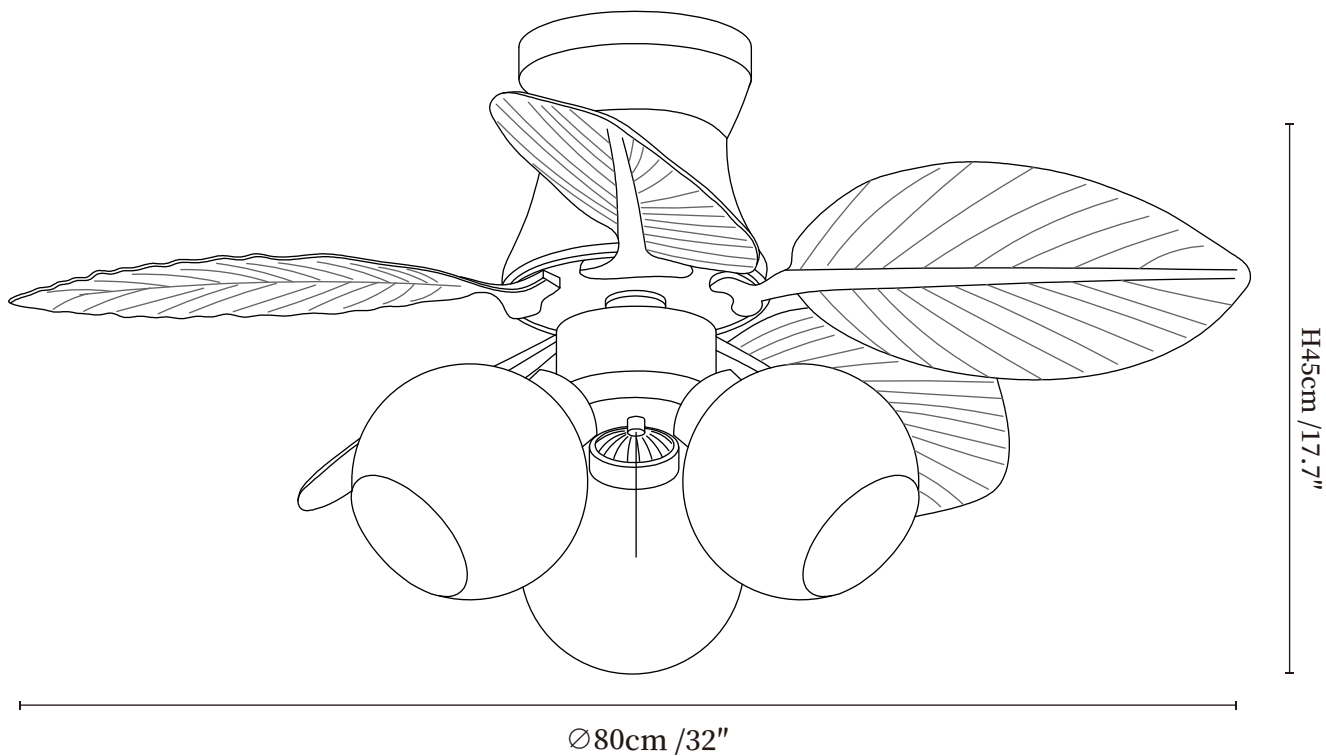

SPECIFICATION SHEET

SPECIFICATION DETAILS

*For custom options, consult factory for details

Fixture Dimensions	$\varnothing 32'' \times H 17.7''$
Light source	E26 or E27 (bulb not included)
Wattage	MAX 40W incandescent bulb or LED equivalent.
Voltage	AC 110-220V
Mounting	Hardwired.
Dimming	Please purchase dimmable light bulbs separately.
Control method	Remote control.
Material	Metal frame, ABS blades, glass shade, pure copper motor.
Finishes	Walnut Color.
Shade Details	Beige.