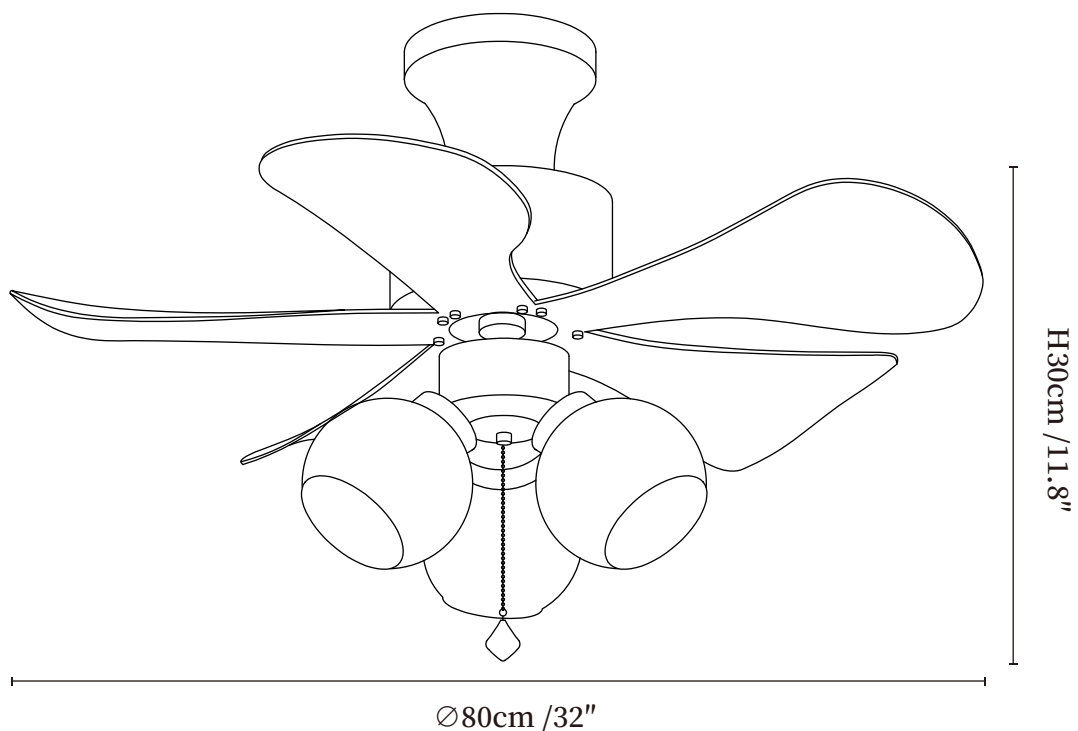

# SPECIFICATION SHEET

---

## SPECIFICATION DETAILS

\*For custom options, consult factory for details

<b>Fixture Dimensions</b>	Ø 32" x H 11.8"
<b>Light source</b>	E26 or E27 (bulb not included)
<b>Wattage</b>	MAX 40W incandescent bulb or LED equivalent.
<b>Voltage</b>	AC 110-220V
<b>Mounting</b>	Hardwired.
<b>Dimming</b>	Please purchase dimmable light bulbs separately.
<b>Control method</b>	Remote control.
<b>Material</b>	Metal frame, ABS blades, glass shade, pure copper motor.
<b>Finishes</b>	Walnut Color.
<b>Shade Details</b>	White, Beige.