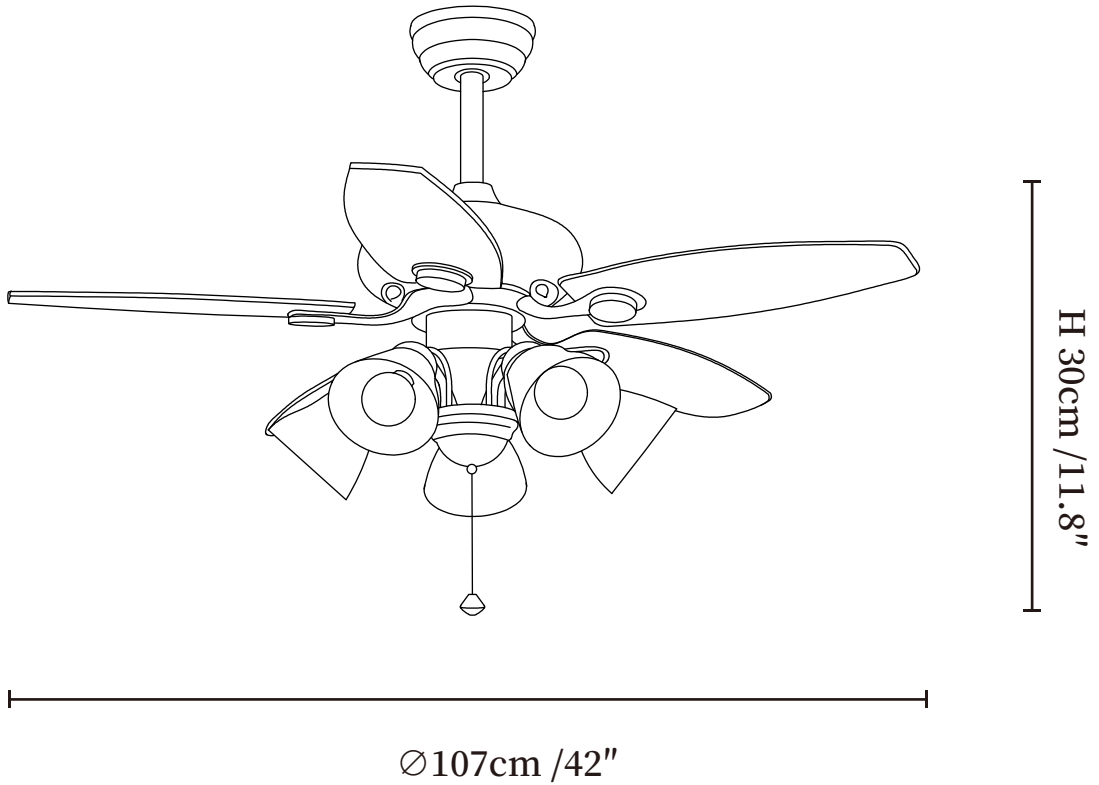

SPECIFICATION SHEET

SPECIFICATION DETAILS

*For custom options, consult factory for details

Fixture Dimensions	Ø 42" x H 11.8"
Light source	E26 or E27 (bulb not included)
Wattage	MAX 40W incandescent bulb or LED equivalent.
Voltage	AC 110-220V
Mounting	Hardwired.
Dimming	Please purchase dimmable light bulbs separately.
Control method	Remote control.
Material	Metal frame, ABS blades, glass shade, pure copper motor.
Finishes	Walnut Wood Grain, Black, Coffee.
Shade Details	White, Beige, Orange.