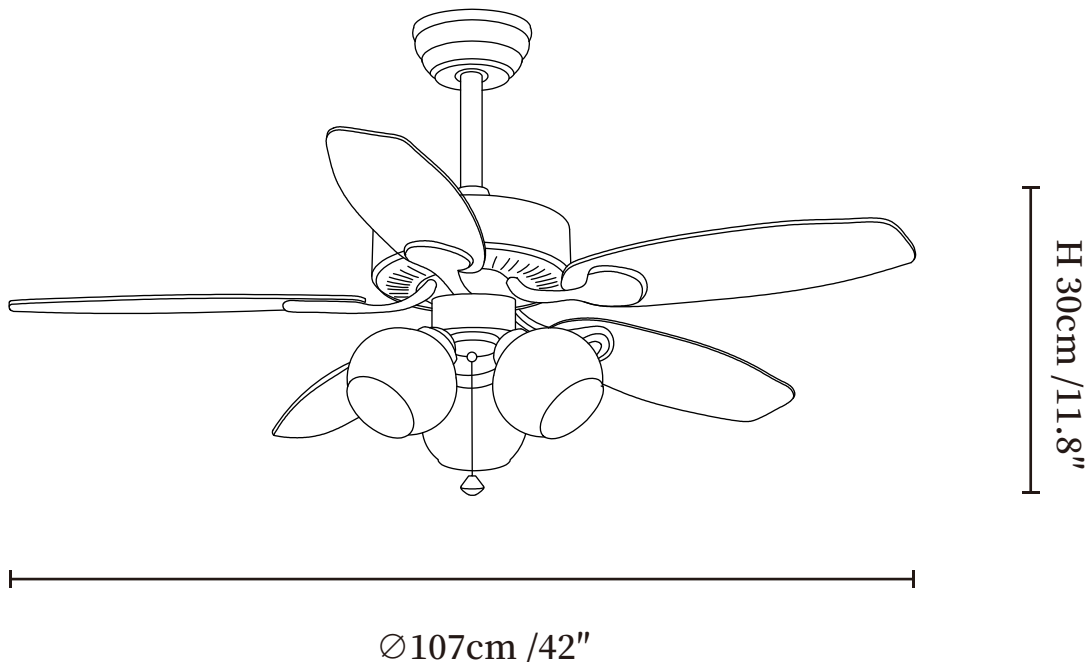

## SPECIFICATION DETAILS

\*For custom options, consult factory for details

<b>Fixture Dimensions</b>	Ø 42" x H 11.8"
<b>Light source</b>	E26 or E27 (bulb not included)
<b>Wattage</b>	MAX 40W incandescent bulb or LED equivalent.
<b>Voltage</b>	AC 110-220V
<b>Mounting</b>	Hardwired.
<b>Dimming</b>	Please purchase dimmable light bulbs separately.
<b>Control method</b>	Remote control.
<b>Material</b>	Metal frame, ABS blades, glass shade, pure copper motor.
<b>Finishes</b>	Walnut Wood Grain, Black, Coffee.
<b>Shade Details</b>	White, Beige, Orange.

## SPECIFICATION DETAILS

\*For custom options, consult factory for details

<b>Fixture Dimensions</b>	∅ 42" x H 11.8"
<b>Light source</b>	E26 or E27 (bulb not included)
<b>Wattage</b>	MAX 40W incandescent bulb or LED equivalent.
<b>Voltage</b>	AC 110-220V
<b>Mounting</b>	Hardwired.
<b>Dimming</b>	Please purchase dimmable light bulbs separately.
<b>Control method</b>	Remote control.
<b>Material</b>	Metal frame, ABS blades, glass shade, pure copper motor.
<b>Finishes</b>	Walnut Wood Grain, Black, Coffee.
<b>Shade Details</b>	White, Beige, Orange.