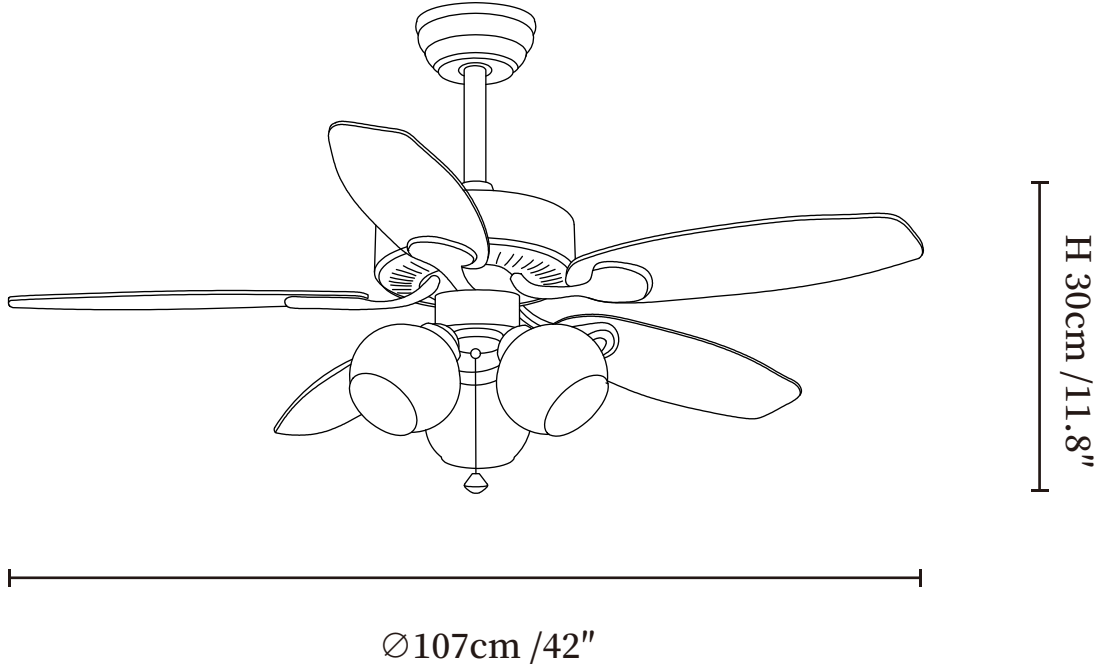

## SPECIFICATION DETAILS

\*For custom options, consult factory for details

<b>Fixture Dimensions</b>	Ø 42" x H 11.8"
<b>Light source</b>	E26 or E27 (bulb not included)
<b>Wattage</b>	MAX 40W incandescent bulb or LED equivalent.
<b>Voltage</b>	AC 110-220V
<b>Mounting</b>	Hardwired.
<b>Dimming</b>	Please purchase dimmable light bulbs separately.
<b>Control method</b>	Remote control.
<b>Material</b>	Metal frame, ABS blades, glass shade, pure copper motor.
<b>Finishes</b>	Walnut Wood Grain, Black, Coffee.
<b>Shade Details</b>	White, Beige, Orange.

## SPECIFICATION DETAILS

\*For custom options, consult factory for details

<b>Fixture Dimensions</b>	∅ 42" x H 11.8"
<b>Light source</b>	E26 or E27 (bulb not included)
<b>Wattage</b>	MAX 40W incandescent bulb or LED equivalent.
<b>Voltage</b>	AC 110-220V
<b>Mounting</b>	Hardwired.
<b>Dimming</b>	Please purchase dimmable light bulbs separately.
<b>Control method</b>	Remote control.
<b>Material</b>	Metal frame, ABS blades, glass shade, pure copper motor.
<b>Finishes</b>	Walnut Wood Grain, Black, Coffee.
<b>Shade Details</b>	White, Beige, Orange.