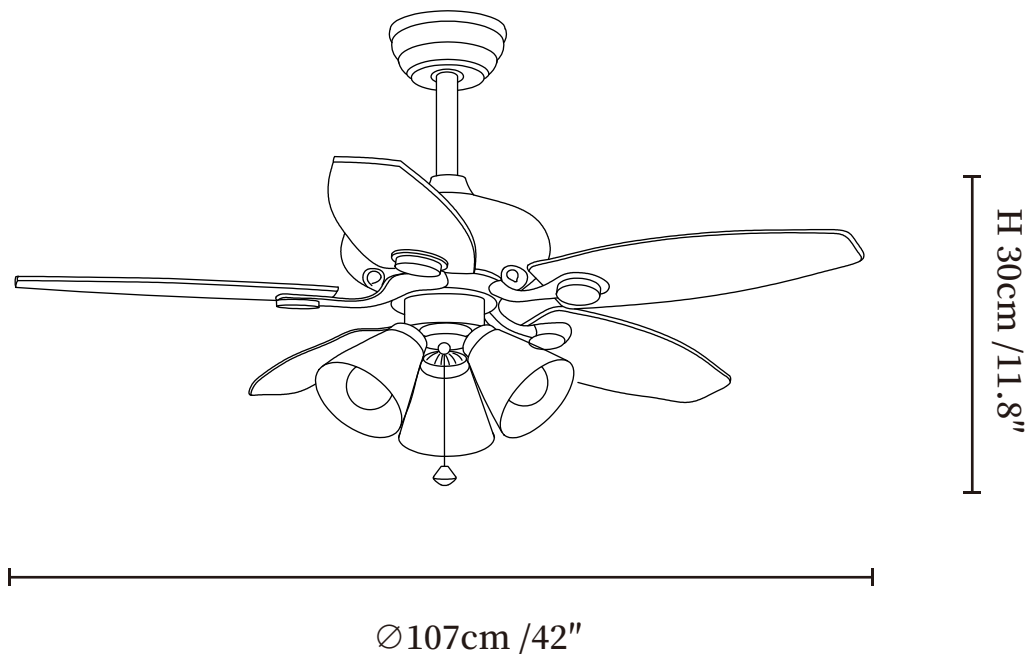

SPECIFICATION SHEET

SPECIFICATION DETAILS

*For custom options, consult factory for details

Fixture Dimensions	Ø 42" x H 11.8"
Light source	E26 or E27 (bulb not included)
Wattage	MAX 40W incandescent bulb or LED equivalent.
Voltage	AC 110-220V
Mounting	Hardwired.
Dimming	Please purchase dimmable light bulbs separately.
Control method	Remote control.
Material	Metal frame, ABS blades, glass shade, pure copper motor.
Finishes	Walnut Wood Grain, Black, Coffee.
Shade Details	White, Beige, Orange.