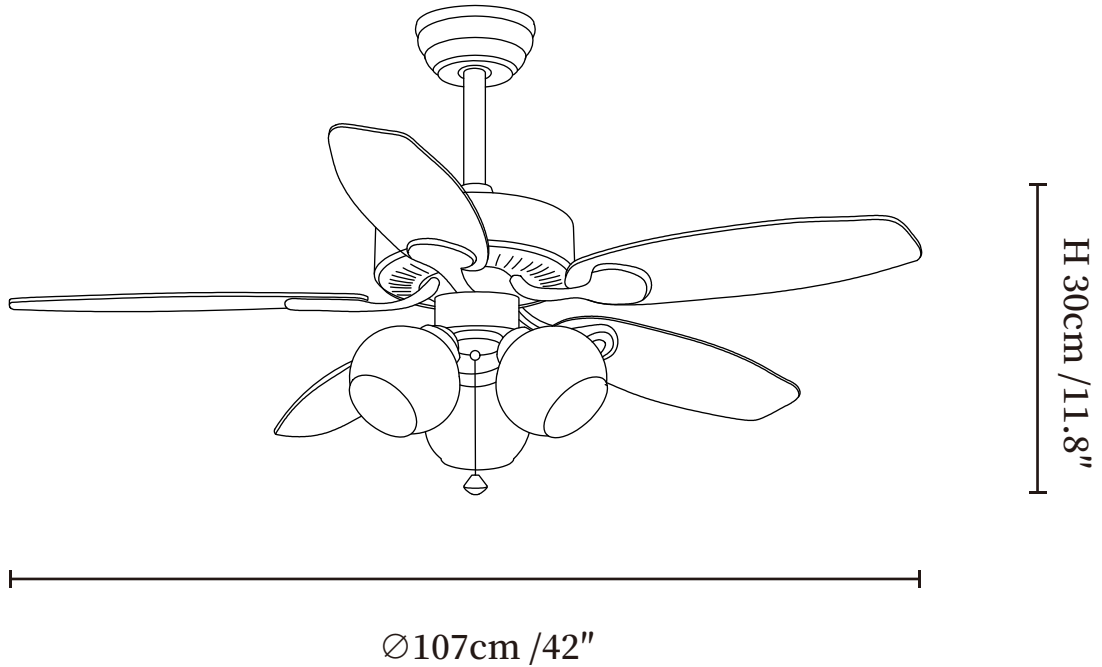

## SPECIFICATION DETAILS

\*For custom options, consult factory for details

<b>Fixture Dimensions</b>	Ø 42" x H 11.8"
<b>Light source</b>	E26 or E27 (bulb not included)
<b>Wattage</b>	MAX 40W incandescent bulb or LED equivalent.
<b>Voltage</b>	AC 110-220V
<b>Mounting</b>	Hardwired.
<b>Dimming</b>	Please purchase dimmable light bulbs separately.
<b>Control method</b>	Remote control.
<b>Material</b>	Metal frame, ABS blades, glass shade, pure copper motor.
<b>Finishes</b>	Walnut Wood Grain, Black, Coffee.
<b>Shade Details</b>	White, Beige, Orange.

## SPECIFICATION DETAILS

\*For custom options, consult factory for details

<b>Fixture Dimensions</b>	∅ 42" x H 11.8"
<b>Light source</b>	E26 or E27 (bulb not included)
<b>Wattage</b>	MAX 40W incandescent bulb or LED equivalent.
<b>Voltage</b>	AC 110-220V
<b>Mounting</b>	Hardwired.
<b>Dimming</b>	Please purchase dimmable light bulbs separately.
<b>Control method</b>	Remote control.
<b>Material</b>	Metal frame, ABS blades, glass shade, pure copper motor.
<b>Finishes</b>	Walnut Wood Grain, Black, Coffee.
<b>Shade Details</b>	White, Beige, Orange.