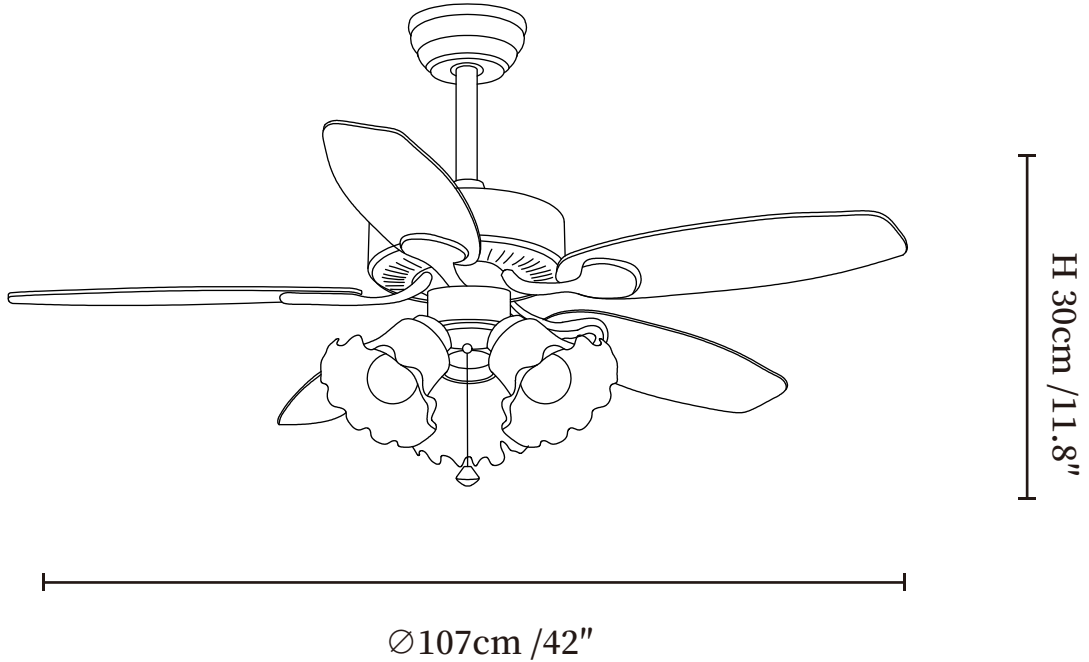

SPECIFICATION SHEET

SPECIFICATION DETAILS

*For custom options, consult factory for details

Fixture Dimensions	Ø 42" x H 11.8"
Light source	E26 or E27 (bulb not included)
Wattage	MAX 40W incandescent bulb or LED equivalent.
Voltage	AC 110-220V
Mounting	Hardwired.
Dimming	Please purchase dimmable light bulbs separately.
Control method	Remote control.
Material	Metal frame, ABS blades, glass shade, pure copper motor.
Finishes	Walnut Wood Grain, Black, Coffee.
Shade Details	White, Beige, Orange.