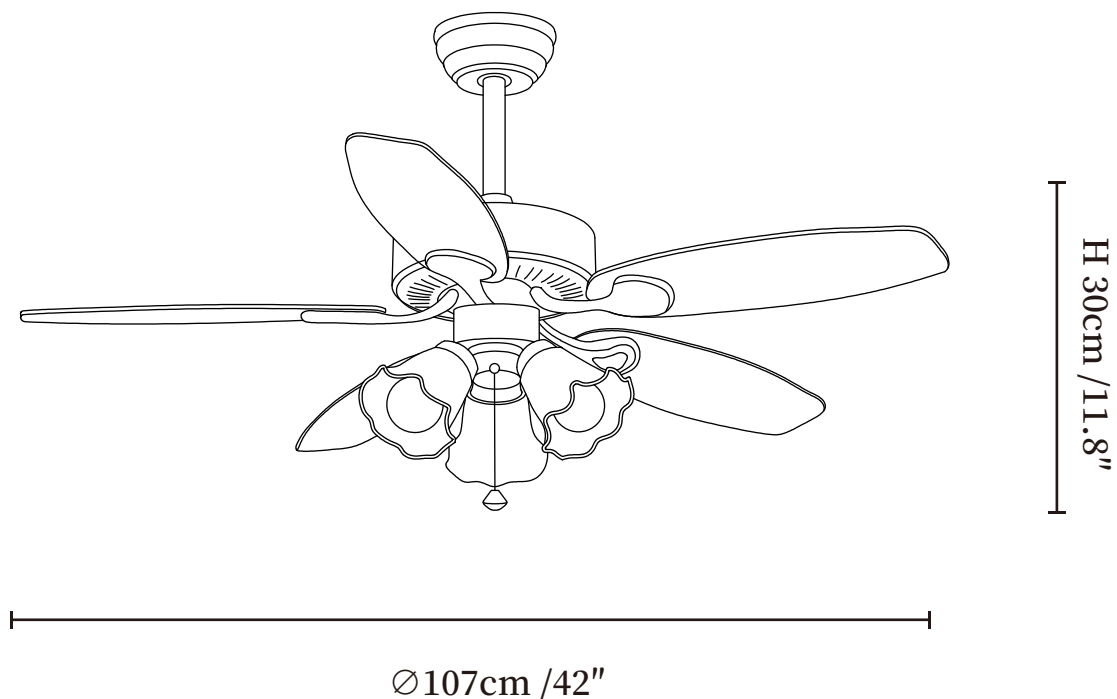

SPECIFICATION SHEET

SPECIFICATION DETAILS

*For custom options, consult factory for details

Fixture Dimensions	Ø 42" x H 11.8"
Light source	E26 or E27 (bulb not included)
Wattage	MAX 40W incandescent bulb or LED equivalent.
Voltage	AC 110-220V
Mounting	Hardwired.
Dimming	Please purchase dimmable light bulbs separately.
Control method	Remote control.
Material	Metal frame, ABS blades, glass shade, pure copper motor.
Finishes	Walnut Wood Grain, Black, Coffee.
Shade Details	White, Beige, Orange.