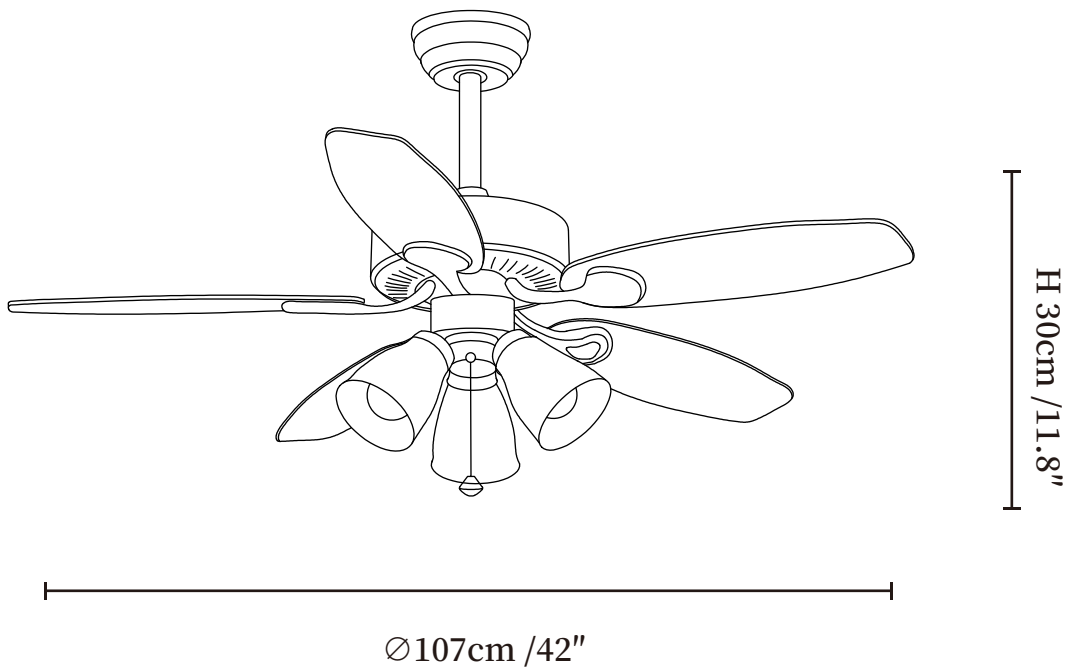

SPECIFICATION SHEET

SPECIFICATION DETAILS

*For custom options, consult factory for details

Fixture Dimensions	Ø 42" x H 11.8"
Light source	E26 or E27 (bulb not included)
Wattage	MAX 40W incandescent bulb or LED equivalent.
Voltage	AC 110-220V
Mounting	Hardwired.
Dimming	Please purchase dimmable light bulbs separately.
Control method	Remote control.
Material	Metal frame, ABS blades, glass shade, pure copper motor.
Finishes	Walnut Wood Grain, Black, Coffee.
Shade Details	White, Beige, Orange.