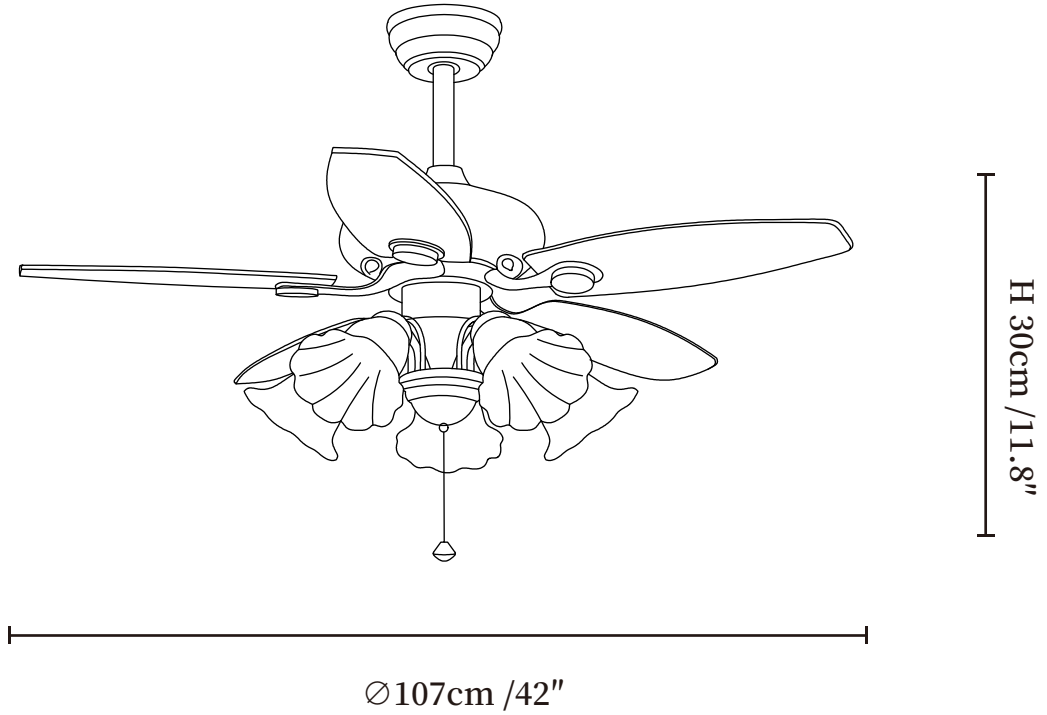

SPECIFICATION SHEET

SPECIFICATION DETAILS

*For custom options, consult factory for details

Fixture Dimensions	Ø 42" x H 11.8"
Light source	E26 or E27 (bulb not included)
Wattage	MAX 40W incandescent bulb or LED equivalent.
Voltage	AC 110-220V
Mounting	Hardwired.
Dimming	Please purchase dimmable light bulbs separately.
Control method	Remote control.
Material	Metal frame, ABS blades, glass shade, pure copper motor.
Finishes	Walnut Wood Grain, Black, Coffee.
Shade Details	White, Beige, Orange.