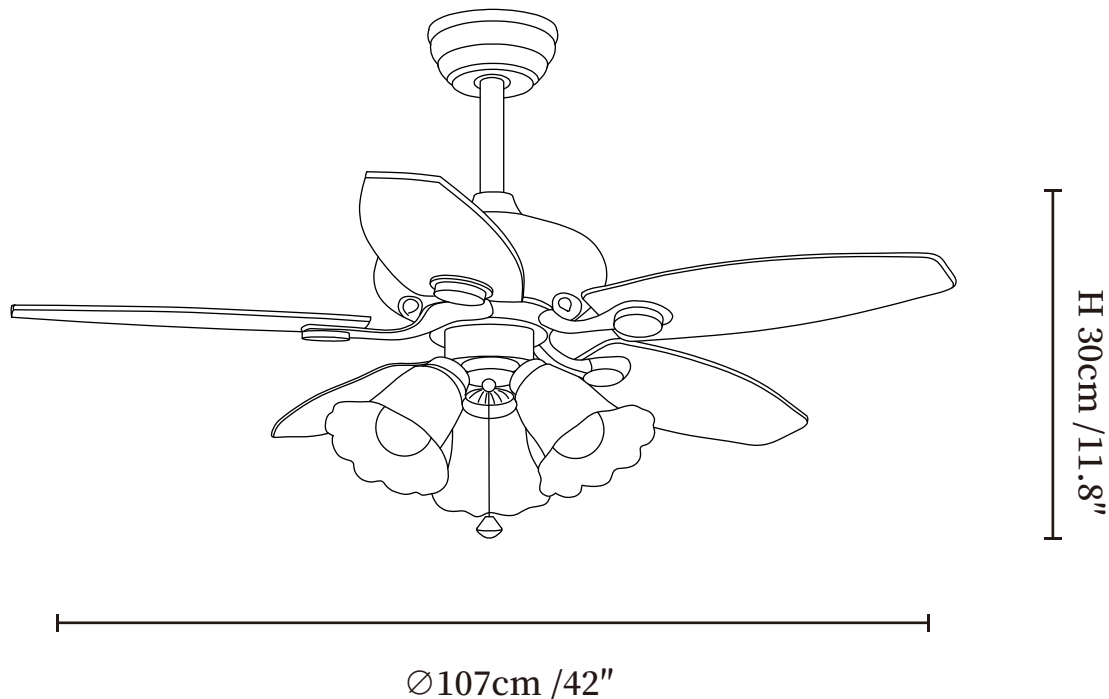

SPECIFICATION SHEET

SPECIFICATION DETAILS

*For custom options, consult factory for details

Fixture Dimensions	Ø 42" x H 11.8"
Light source	E26 or E27 (bulb not included)
Wattage	MAX 40W incandescent bulb or LED equivalent.
Voltage	AC 110-220V
Mounting	Hardwired.
Dimming	Please purchase dimmable light bulbs separately.
Control method	Remote control.
Material	Metal frame, ABS blades, glass shade, pure copper motor.
Finishes	Walnut Wood Grain, Black, Coffee.
Shade Details	White, Beige, Orange.