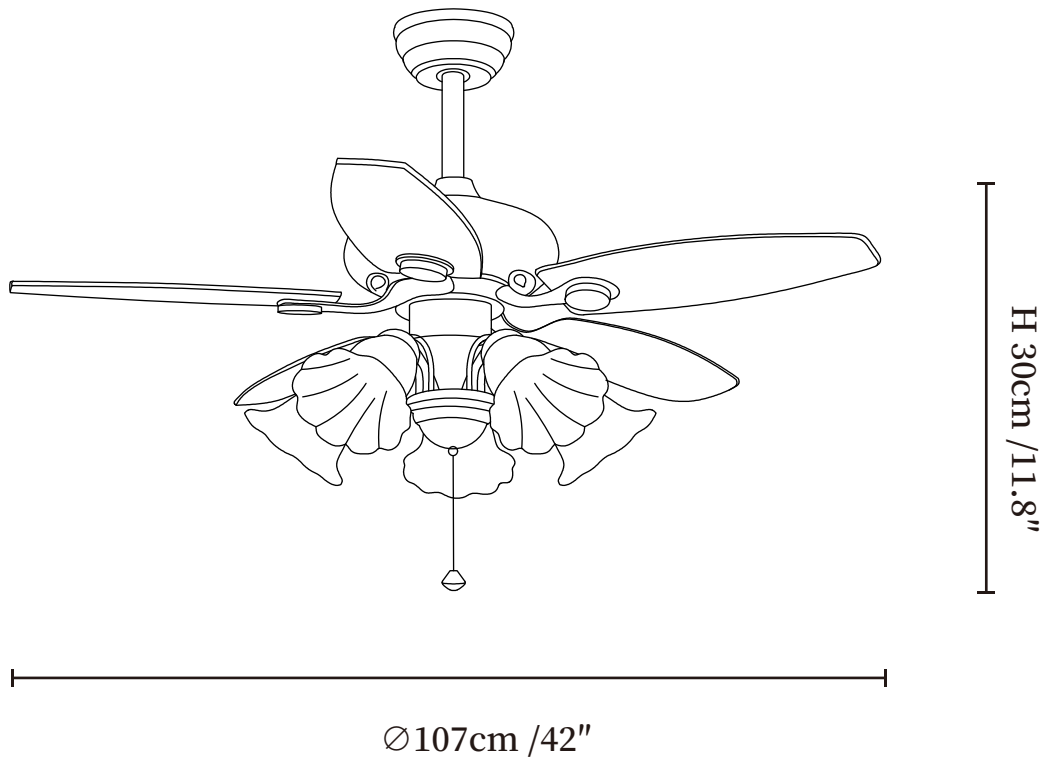

SPECIFICATION SHEET

SPECIFICATION DETAILS

*For custom options, consult factory for details

Fixture Dimensions	Ø 42" x H 11.8"
Light source	E26 or E27 (bulb not included)
Wattage	MAX 40W incandescent bulb or LED equivalent.
Voltage	AC 110-220V
Mounting	Hardwired.
Dimming	Please purchase dimmable light bulbs separately.
Control method	Remote control.
Material	Metal frame, ABS blades, glass shade, pure copper motor.
Finishes	Walnut Wood Grain, Black, Coffee.
Shade Details	White, Beige, Orange.