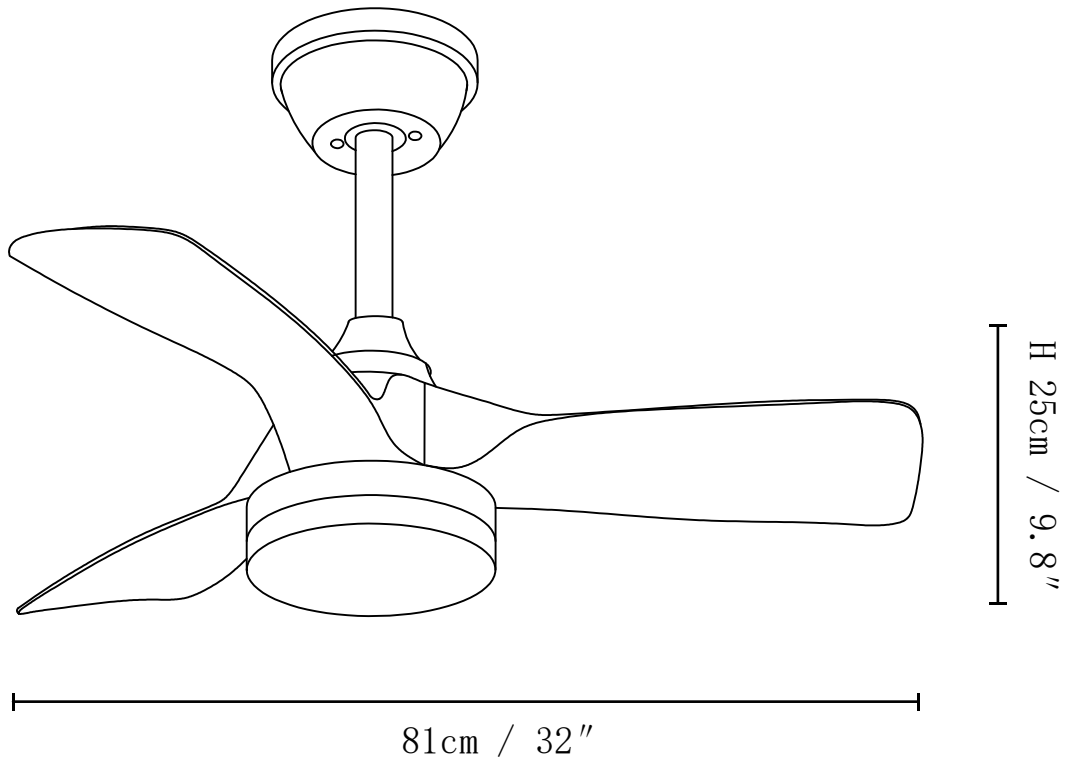

SPECIFICATION SHEET

SPECIFICATION DETAILS

*For custom options, consult factory for details

Fixture Dimensions	D 32" x H 9.8"
Light source	Integrated LED
Wattage	18W
Voltage	AC 110-240V
Mounting	Hardwired
CRI(Ra)	90+CRI
LED Rated Life	50000 hours
Color Temperature	Warm Light (3000K), Neutral Light (4000K), Cool Light (6000K)
Control method	Remote control.
Dimming	Three-color dimming.
Finishes	Walnut Wood, Black
Shade Details	White
Material	Metal frame, ABS blades, acrylic shade, pure copper motor
Rod Length	Suspension rod is 9.8"+4.9", and can be spliced as needed.