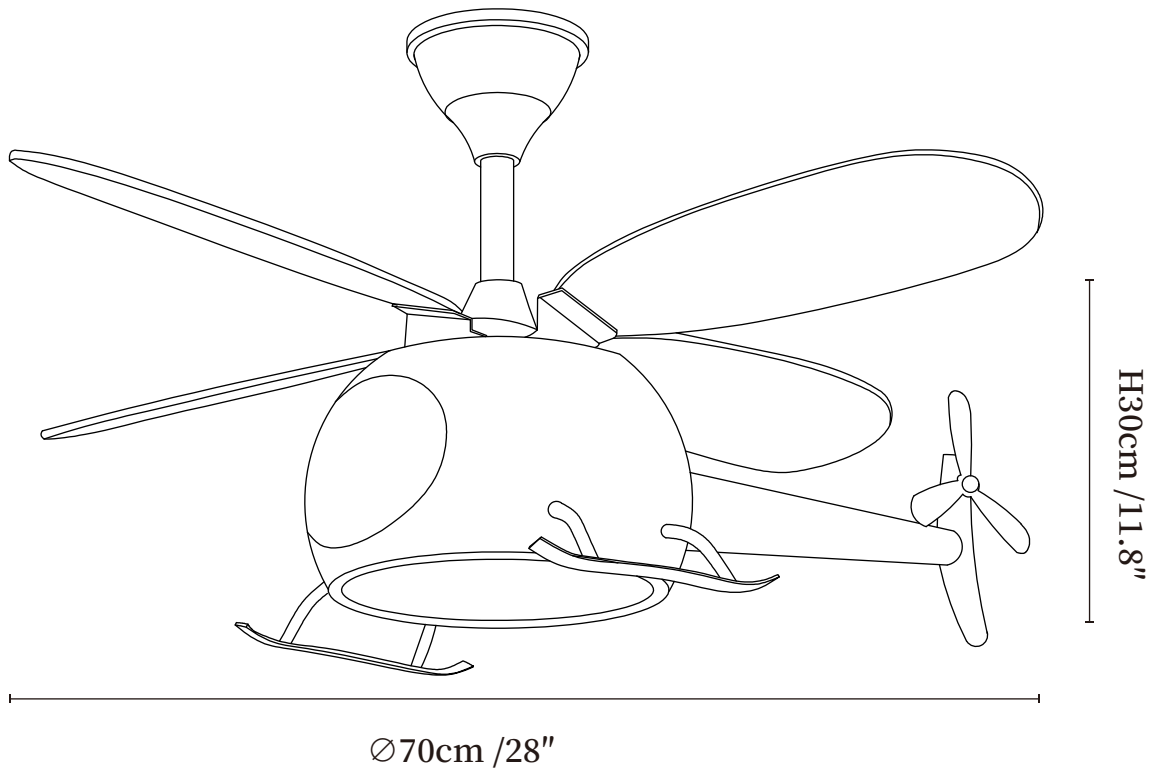

SPECIFICATION SHEET

SPECIFICATION DETAILS

*For custom options, consult factory for details

Fixture Dimensions	Ø 28" x H 11.8"
Light source	Integrated LED
Wattage	35W
Voltage	AC 110-240V
Mounting	Hardwired
CRI(Ra)	90+CRI
LED Rated Life	50000 hours
Color Temperature	Warm Light (3000K), Neutral Light (4000K), Cool Light (6000K)
Control method	Remote control.
Dimming	Three-color dimming.
Finishes	Walnut Color, Wood Color.
Shade Details	White.
Material	Metal frame, ABS blades, acrylic shade, pure copper motor.
Rod Length	Suspension rod is 9.8"+4.9", and can be spliced as needed.