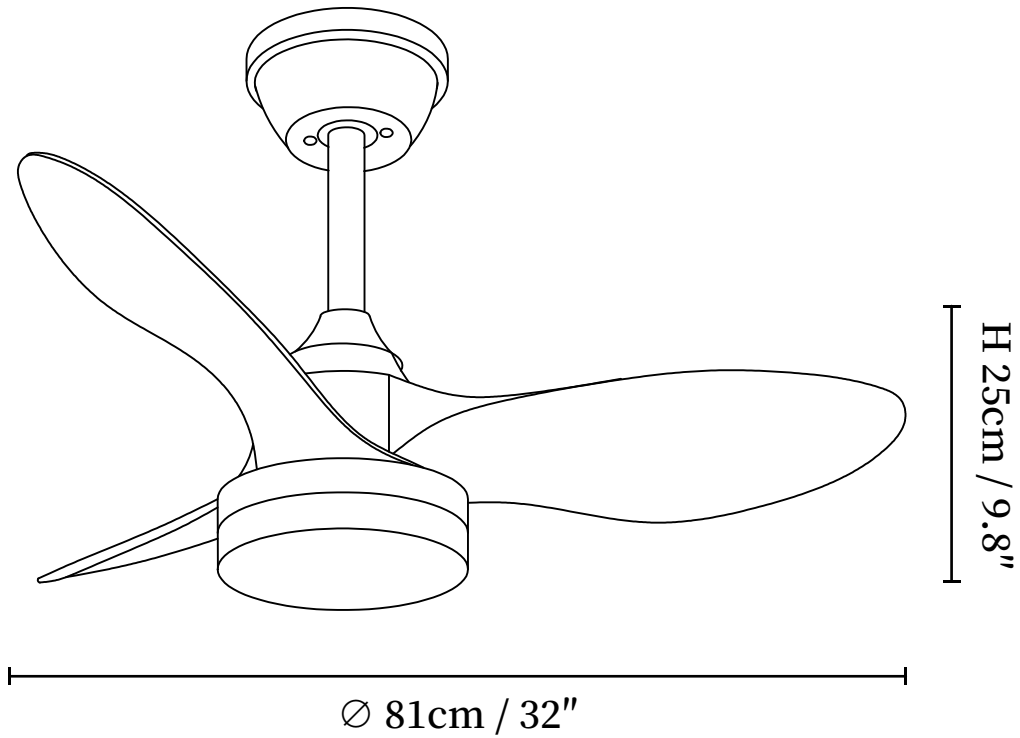

SPECIFICATION SHEET

SPECIFICATION DETAILS

*For custom options, consult factory for details

Fixture Dimensions	D 32" x H 9.8"
Light source	Integrated LED
Wattage	~18W
Voltage	AC 110-240V
Mounting	Hardwired
CRI(Ra)	90+CRI
LED Rated Life	50000 hours
Color Temperature	Warm Light (3000K), Neutral Light (4000K), Cool Light (6000K)
Control method	Remote control.
Dimming	Three-color dimming.
Finishes	White, Black
Shade Details	White
Material	Metal frame, ABS blades, acrylic shade, pure copper motor
Rod Length	Suspension rod is 9.8"+4.9", and can be spliced as needed.
