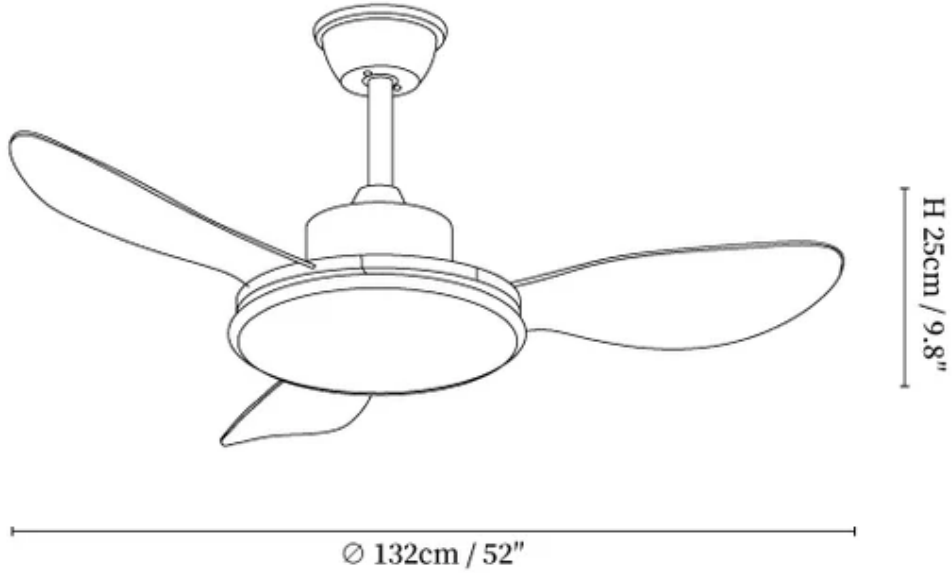

SPECIFICATION SHEET

SPECIFICATION DETAILS

*For custom options, consult factory for details

Fixture Dimensions	$\varnothing 48'' \times H 9.8''$, $\varnothing 52'' \times H 9.8''$
Light source	Integrated LED
Wattage	35W variable frequency.
Voltage	AC 110-120V, 60Hz.
Mounting	Ceiling
CRI(Ra)	90+CRI
LED Rated Life	50000 hours
Color Temperature	Warm Light (3000K), Neutral Light (4000K), Cool Light (6000K)
Control method	Remote control.
Dimming	Three-color dimming.
Finishes	Walnut Wood Grain, Nature Wood Grain., White, Black.
Shade Details	White .
Material	Metal frame, ABS blades, acrylic shade, pure copper motor.
Rod Length	Suspension rod is $9.8''+4.9''$, and can be spliced as needed.

SPECIFICATION SHEET

SPECIFICATION DETAILS

*For custom options, consult factory for details

Fixture Dimensions	Ø48" x H 9.8", Ø52" x H 9.8"
Light source	Integrated LED
Wattage	35W variable frequency.
Voltage	AC 110-120V, 60Hz.
Mounting	Ceiling
CRI(Ra)	90+CRI
LED Rated Life	50000 hours
Color Temperature	Warm Light (3000K), Neutral Light (4000K), Cool Light (6000K)
Control method	Remote control.
Dimming	Three-color dimming.
Finishes	Walnut Wood Grain, Nature Wood Grain., White, Black.
Shade Details	White .
Material	Metal frame, ABS blades, acrylic shade, pure copper motor.
Rod Length	Suspension rod is 9.8"+4.9", and can be spliced as needed.