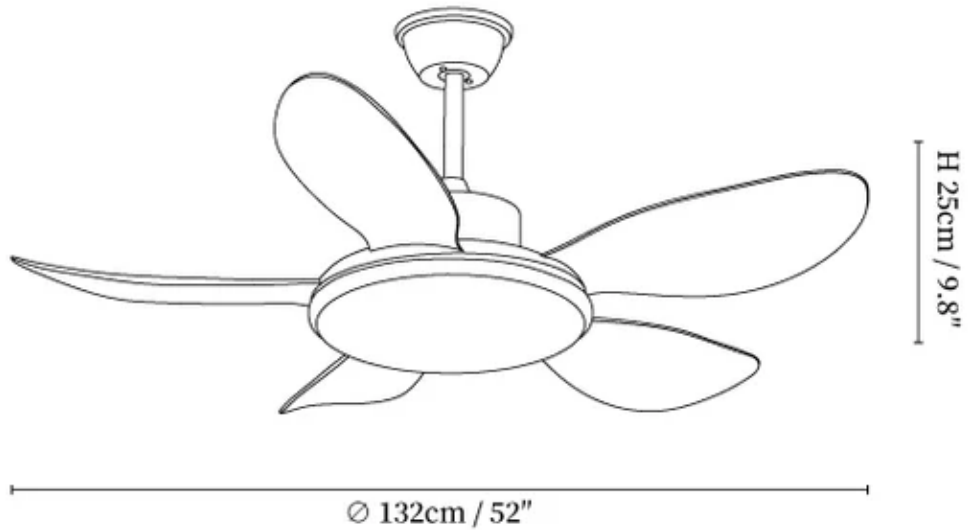

SPECIFICATION SHEET

SPECIFICATION DETAILS

*For custom options, consult factory for details

Fixture Dimensions	$\varnothing 48'' \times H 9.8''$, $\varnothing 52'' \times H 9.8''$
Light source	Integrated LED
Wattage	35W variable frequency.
Voltage	AC 110-120V, 60Hz.
Mounting	Ceiling
CRI(Ra)	90+CRI
LED Rated Life	50000 hours
Color Temperature	Warm Light (3000K), Neutral Light (4000K), Cool Light (6000K)
Control method	Remote control.
Dimming	Three-color dimming.
Finishes	Walnut Wood Grain, Nature Wood Grain., White, Black.
Shade Details	White .
Material	Metal frame, ABS blades, acrylic shade, pure copper motor.
Rod Length	Suspension rod is $9.8''+4.9''$, and can be spliced as needed.

SPECIFICATION SHEET

SPECIFICATION DETAILS

*For custom options, consult factory for details

Fixture Dimensions	Ø48" x H 9.8", Ø52" x H 9.8"
Light source	Integrated LED
Wattage	35W variable frequency.
Voltage	AC 110-120V, 60Hz.
Mounting	Ceiling
CRI(Ra)	90+CRI
LED Rated Life	50000 hours
Color Temperature	Warm Light (3000K), Neutral Light (4000K), Cool Light (6000K)
Control method	Remote control.
Dimming	Three-color dimming.
Finishes	Walnut Wood Grain, Nature Wood Grain., White, Black.
Shade Details	White .
Material	Metal frame, ABS blades, acrylic shade, pure copper motor.
Rod Length	Suspension rod is 9.8"+4.9", and can be spliced as needed.