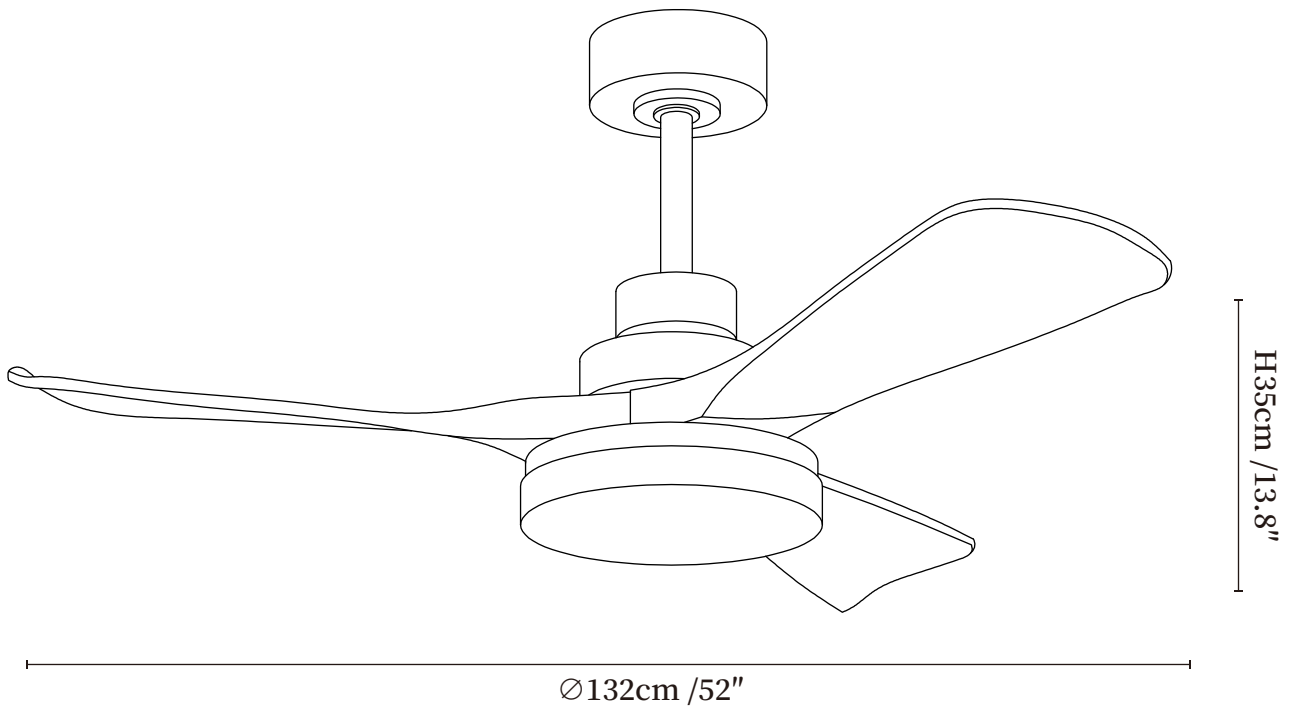

SPECIFICATION SHEET

SPECIFICATION DETAILS

*For custom options, consult factory for details

Fixture Dimensions	$\text{Ø} 36'' \times \text{H} 13.8'' \text{ } \text{Ø} 42'' \times \text{H} 13.8'' \text{ } \text{Ø} 52'' \times \text{H} 13.8''$
Light source	Integrated LED
Wattage	35W
Voltage	AC 110-240V
Mounting	Hardwired
CRI(Ra)	90+CRI
LED Rated Life	50000 hours
Color Temperature	Warm Light (3000K), Neutral Light (4000K), Cool Light (6000K)
Control method	Remote control.
Dimming	Three-color dimming.
Finishes	Walnut Color, Black.
Shade Details	White.
Material	Metal frame, ABS blades, Acrylic shade, pure copper motor.
Rod Length	Suspension rod is $3.9''+7.9''$, and can be spliced as needed.