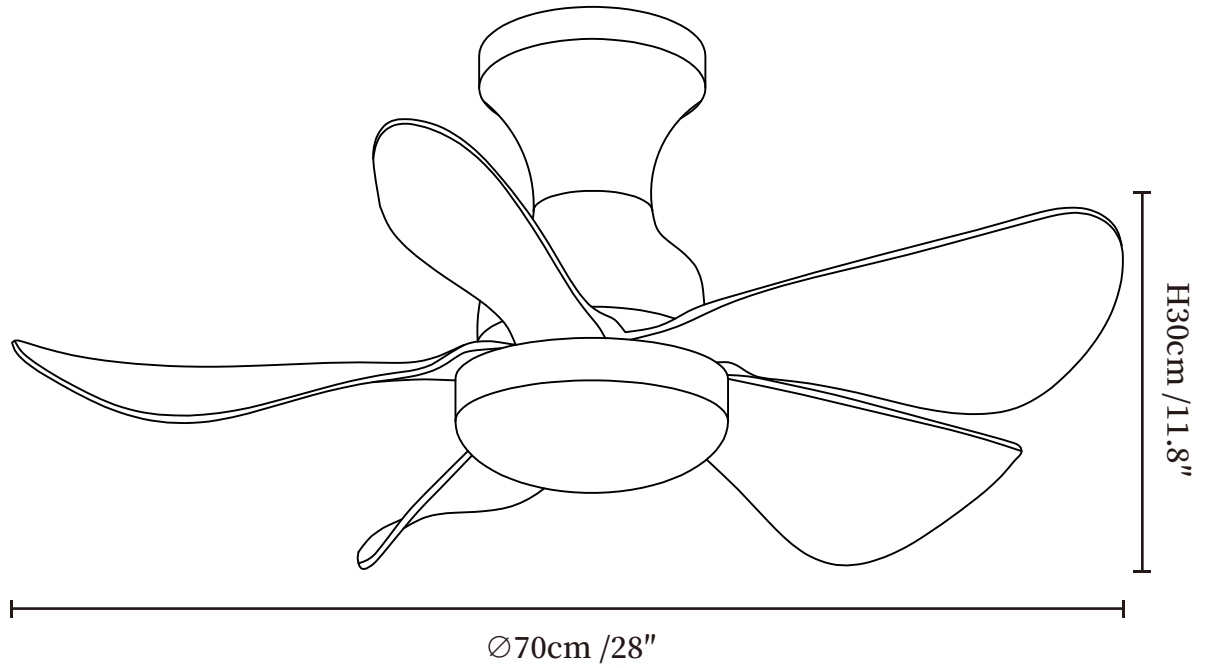

SPECIFICATION SHEET

SPECIFICATION DETAILS

*For custom options, consult factory for details

Fixture Dimensions	Ø 28" x H 11.8"
Light source	Integrated LED
Wattage	24W
Voltage	AC 110-240V
Mounting	Hardwired
CRI(Ra)	90+CRI
LED Rated Life	50000 hours
Color Temperature	Warm Light (3000K), Neutral Light (4000K), Cool Light (6000K)
Control method	Remote control.
Dimming	Three-color dimming.
Finishes	Walnut Wood Grain, Nickel.
Shade Details	White.
Material	Metal frame, ABS blades, acrylic shade, pure copper motor.