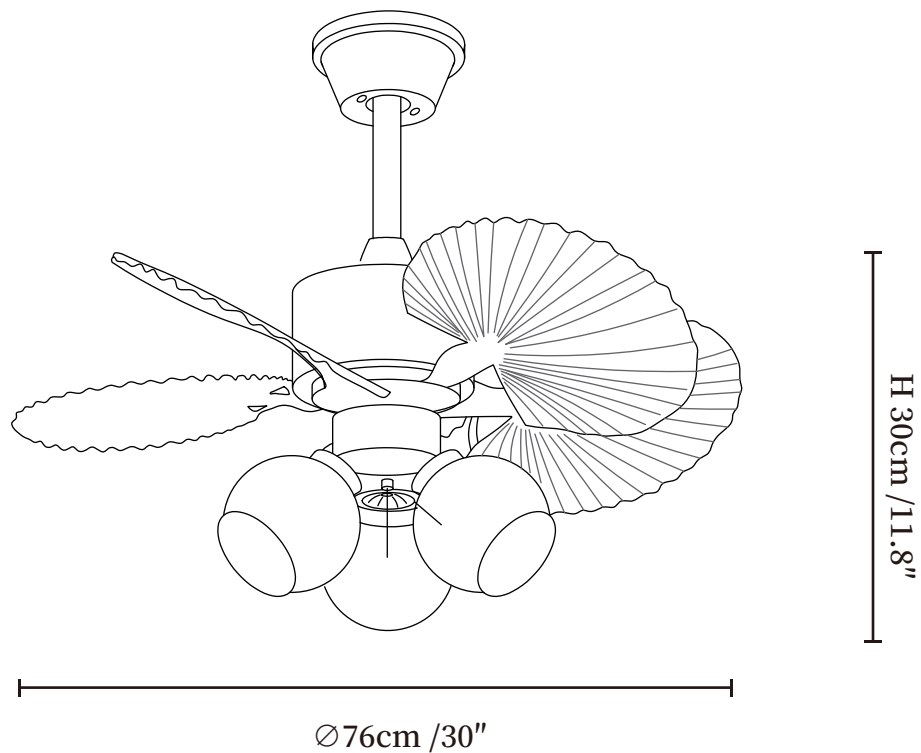

SPECIFICATION SHEET

SPECIFICATION DETAILS

*For custom options, consult factory for details

Fixture Dimensions	$\text{Ø } 30'' \times \text{H } 11.8''$
Light source	E26 or E27 (bulb not included)
Wattage	MAX 40W incandescent bulb or LED equivalent.
Voltage	AC 110-220V
Mounting	Hardwired.
Dimming	Please purchase dimmable light bulbs separately.
Control method	Remote control.
Material	Metal frame, ABS blades, glass shade, pure copper motor.
Finishes	Wood Color, White, Colorful.
Shade Details	White, Beige, Yellow.