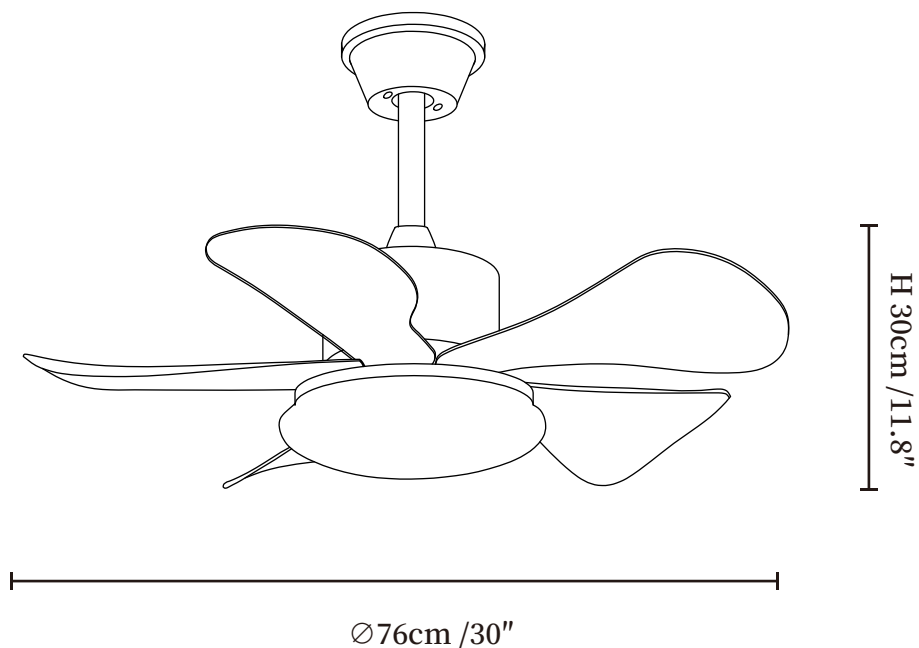

SPECIFICATION SHEET

SPECIFICATION DETAILS

*For custom options, consult factory for details

Fixture Dimensions	$\text{Ø } 30'' \times \text{H } 11.8''$
Light source	E26 or E27 (bulb not included)
Wattage	MAX 40W incandescent bulb or LED equivalent.
Voltage	AC 110-220V
Mounting	Hardwired.
Dimming	Please purchase dimmable light bulbs separately.
Control method	Remote control.
Material	Metal frame, ABS blades, glass shade, pure copper motor.
Finishes	Wood Color, White, Colorful.
Shade Details	White, Beige, Yellow.

SPECIFICATION SHEET

SPECIFICATION DETAILS

*For custom options, consult factory for details

Fixture Dimensions	Ø 30" x H 11.8"
Light source	E26 or E27 (bulb not included)
Wattage	MAX 40W incandescent bulb or LED equivalent.
Voltage	AC 110-220V
Mounting	Hardwired.
Dimming	Please purchase dimmable light bulbs separately.
Control method	Remote control.
Material	Metal frame, ABS blades, glass shade, pure copper motor.
Finishes	Wood Color, White, Colorful.
Shade Details	White, Beige, Yellow.