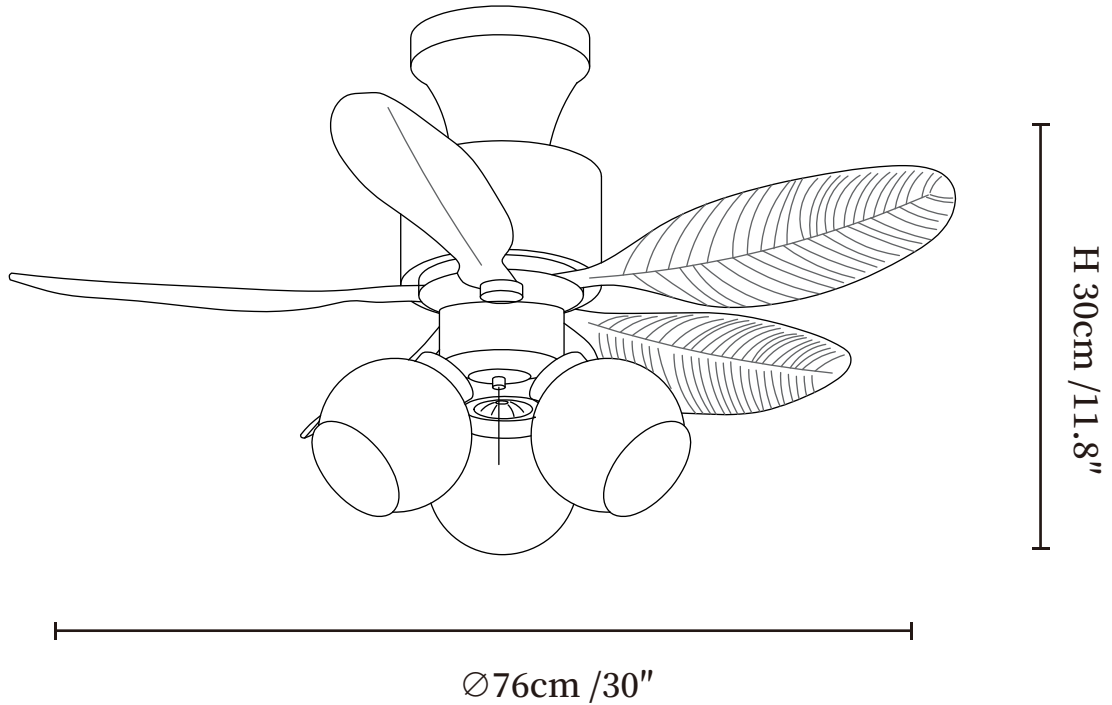

SPECIFICATION SHEET

SPECIFICATION DETAILS

*For custom options, consult factory for details

Fixture Dimensions	Ø 30" x H 11.8"
Light source	E26 or E27 (bulb not included)
Wattage	MAX 40W incandescent bulb or LED equivalent.
Voltage	AC 110-220V
Mounting	Hardwired.
Dimming	Please purchase dimmable light bulbs separately.
Control method	Remote control.
Material	Metal frame, ABS blades, glass shade, pure copper motor.
Finishes	Wood Color, White, Colorful.
Shade Details	White, Beige, Yellow.