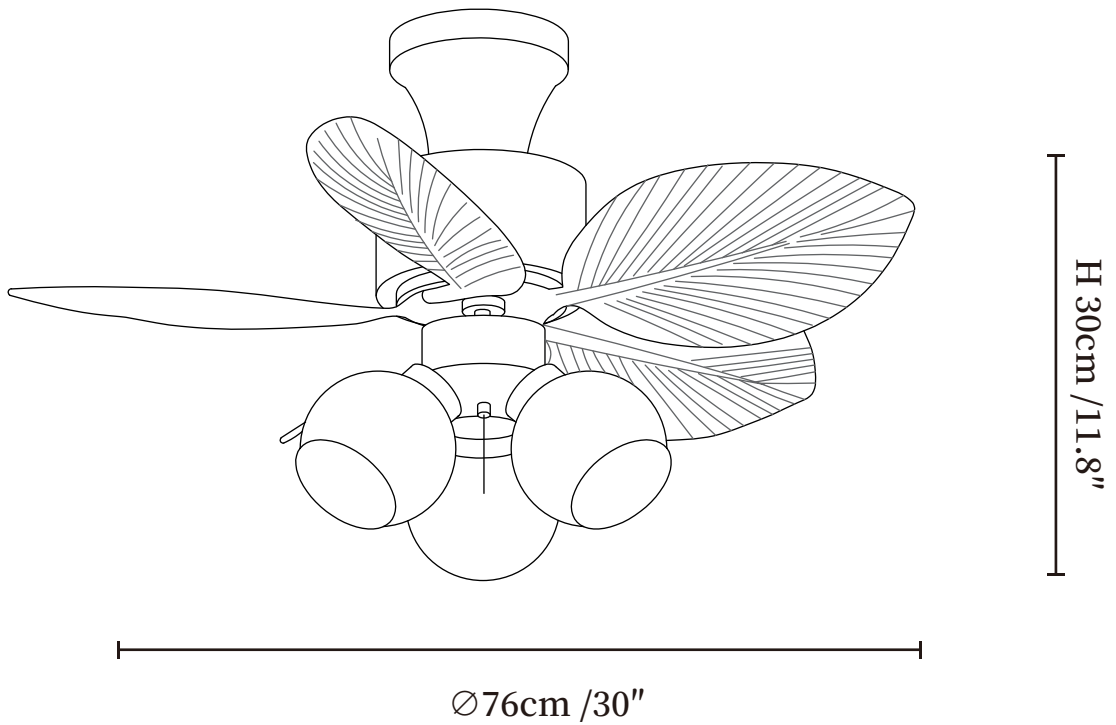

SPECIFICATION SHEET

SPECIFICATION DETAILS

*For custom options, consult factory for details

Fixture Dimensions	$\text{Ø } 30'' \times \text{H } 11.8''$
Light source	E26 or E27 (bulb not included)
Wattage	MAX 40W incandescent bulb or LED equivalent.
Voltage	AC 110-220V
Mounting	Hardwired.
Dimming	Please purchase dimmable light bulbs separately.
Control method	Remote control.
Material	Metal frame, ABS blades, glass shade, pure copper motor.
Finishes	Wood Color, White, Colorful.
Shade Details	White, Beige, Yellow.