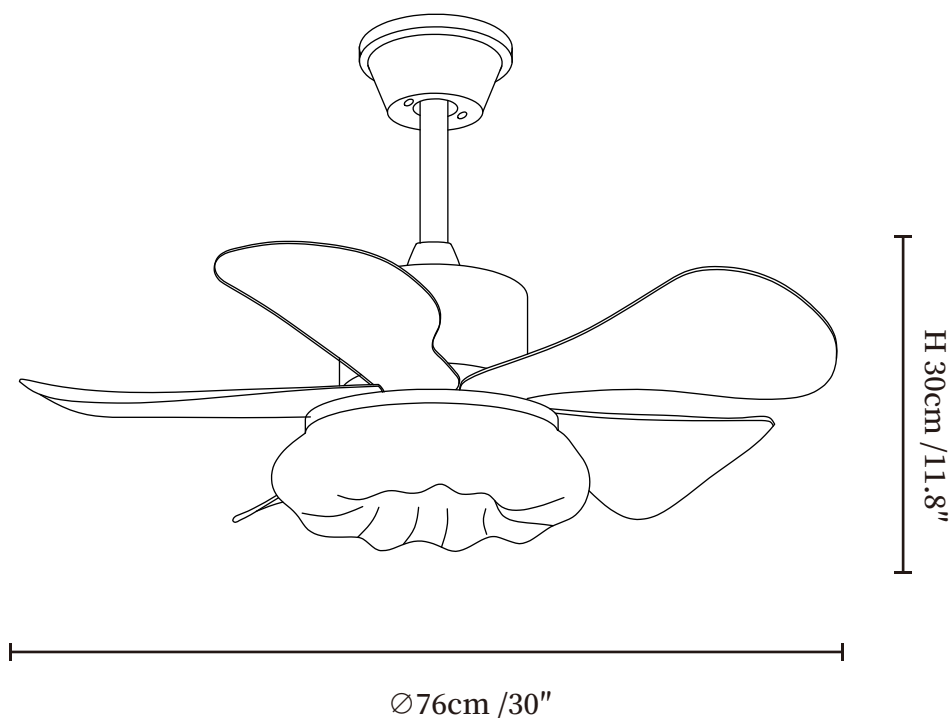

SPECIFICATION SHEET

SPECIFICATION DETAILS

*For custom options, consult factory for details

Fixture Dimensions	$\text{Ø } 30'' \times \text{H } 11.8''$
Light source	E26 or E27 (bulb not included)
Wattage	MAX 40W incandescent bulb or LED equivalent.
Voltage	AC 110-220V
Mounting	Hardwired.
Dimming	Please purchase dimmable light bulbs separately.
Control method	Remote control.
Material	Metal frame, ABS blades, glass shade, pure copper motor.
Finishes	Wood Color, White, Colorful.
Shade Details	White, Beige, Yellow.

SPECIFICATION SHEET

SPECIFICATION DETAILS

*For custom options, consult factory for details

Fixture Dimensions	Ø 30" x H 11.8"
Light source	E26 or E27 (bulb not included)
Wattage	MAX 40W incandescent bulb or LED equivalent.
Voltage	AC 110-220V
Mounting	Hardwired.
Dimming	Please purchase dimmable light bulbs separately.
Control method	Remote control.
Material	Metal frame, ABS blades, glass shade, pure copper motor.
Finishes	Wood Color, White, Colorful.
Shade Details	White, Beige, Yellow.