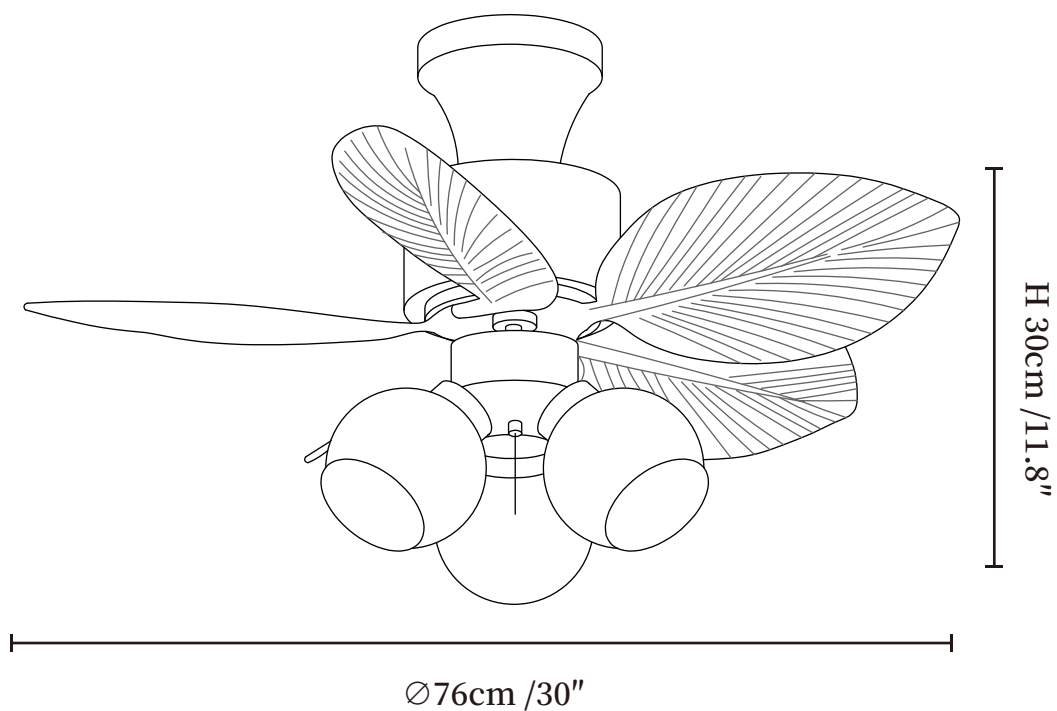

SPECIFICATION SHEET

SPECIFICATION DETAILS

*For custom options, consult factory for details

Fixture Dimensions	Ø 30" x H 11.8"
Light source	E26 or E27 (bulb not included)
Wattage	MAX 40W incandescent bulb or LED equivalent.
Voltage	AC 110-220V
Mounting	Hardwired.
Dimming	Please purchase dimmable light bulbs separately.
Control method	Remote control.
Material	Metal frame, ABS blades, glass shade, pure copper motor.
Finishes	Wood Color, White, Colorful.
Shade Details	White, Beige, Yellow.