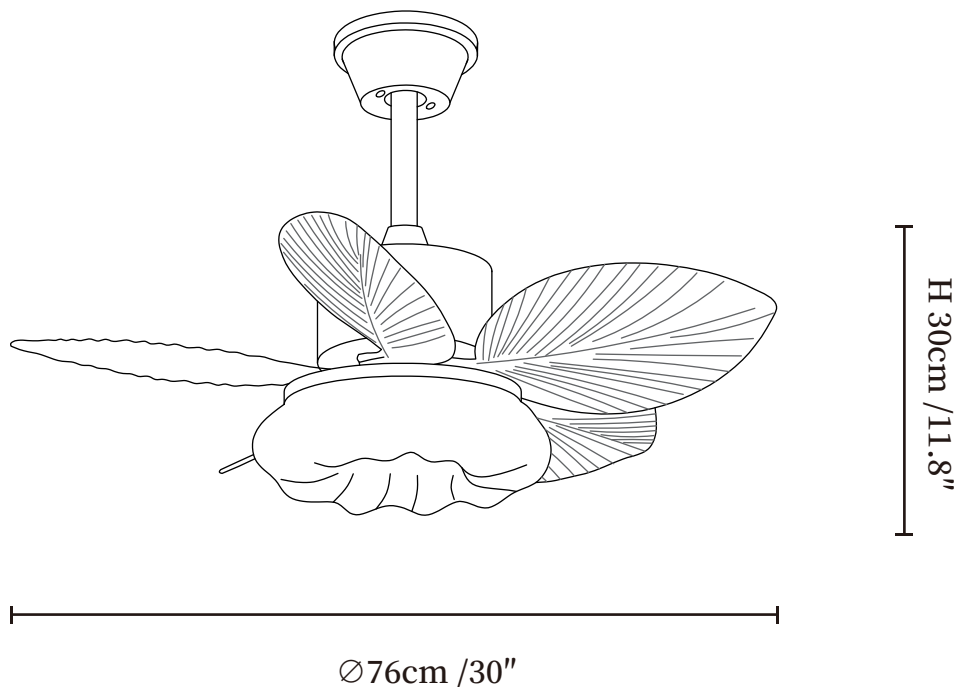

SPECIFICATION SHEET

SPECIFICATION DETAILS

*For custom options, consult factory for details

Fixture Dimensions	$\text{Ø } 30'' \times \text{H } 11.8''$
Light source	E26 or E27 (bulb not included)
Wattage	MAX 40W incandescent bulb or LED equivalent.
Voltage	AC 110-220V
Mounting	Hardwired.
Dimming	Please purchase dimmable light bulbs separately.
Control method	Remote control.
Material	Metal frame, ABS blades, glass shade, pure copper motor.
Finishes	Wood Color, White, Colorful.
Shade Details	White, Beige, Yellow.

SPECIFICATION SHEET

SPECIFICATION DETAILS

*For custom options, consult factory for details

Fixture Dimensions	Ø 30" x H 11.8"
Light source	E26 or E27 (bulb not included)
Wattage	MAX 40W incandescent bulb or LED equivalent.
Voltage	AC 110-220V
Mounting	Hardwired.
Dimming	Please purchase dimmable light bulbs separately.
Control method	Remote control.
Material	Metal frame, ABS blades, glass shade, pure copper motor.
Finishes	Wood Color, White, Colorful.
Shade Details	White, Beige, Yellow.