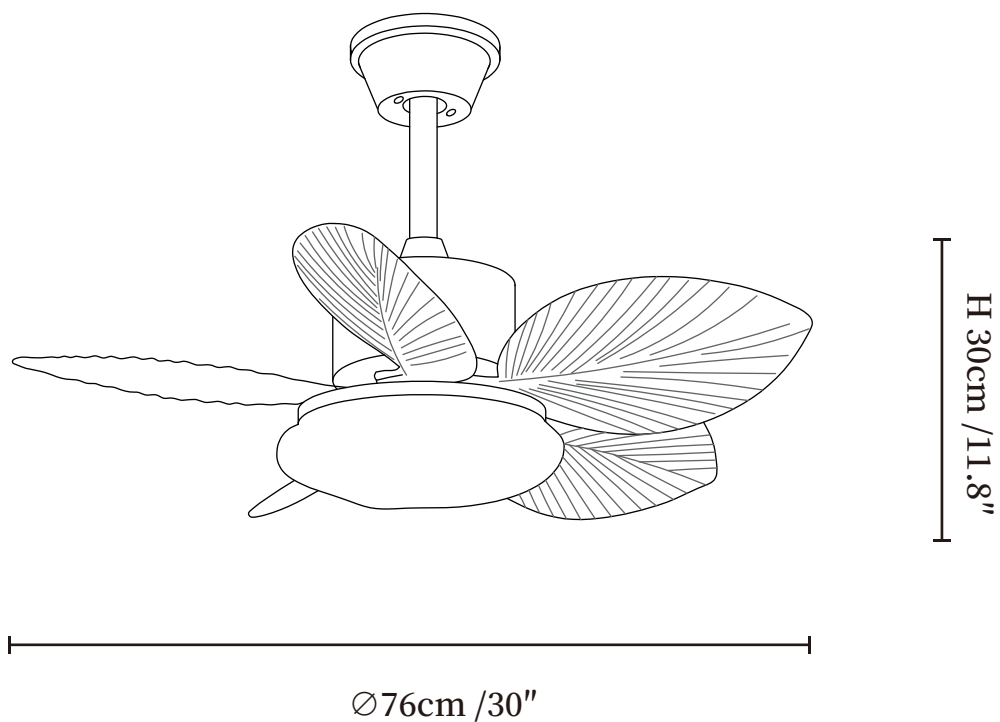

SPECIFICATION SHEET

SPECIFICATION DETAILS

*For custom options, consult factory for details

Fixture Dimensions	$\text{Ø } 30'' \times \text{H } 11.8''$
Light source	E26 or E27 (bulb not included)
Wattage	MAX 40W incandescent bulb or LED equivalent.
Voltage	AC 110-220V
Mounting	Hardwired.
Dimming	Please purchase dimmable light bulbs separately.
Control method	Remote control.
Material	Metal frame, ABS blades, glass shade, pure copper motor.
Finishes	Wood Color, White, Colorful.
Shade Details	White, Beige, Yellow.

SPECIFICATION SHEET

SPECIFICATION DETAILS

*For custom options, consult factory for details

Fixture Dimensions	Ø 30" x H 11.8"
Light source	E26 or E27 (bulb not included)
Wattage	MAX 40W incandescent bulb or LED equivalent.
Voltage	AC 110-220V
Mounting	Hardwired.
Dimming	Please purchase dimmable light bulbs separately.
Control method	Remote control.
Material	Metal frame, ABS blades, glass shade, pure copper motor.
Finishes	Wood Color, White, Colorful.
Shade Details	White, Beige, Yellow.