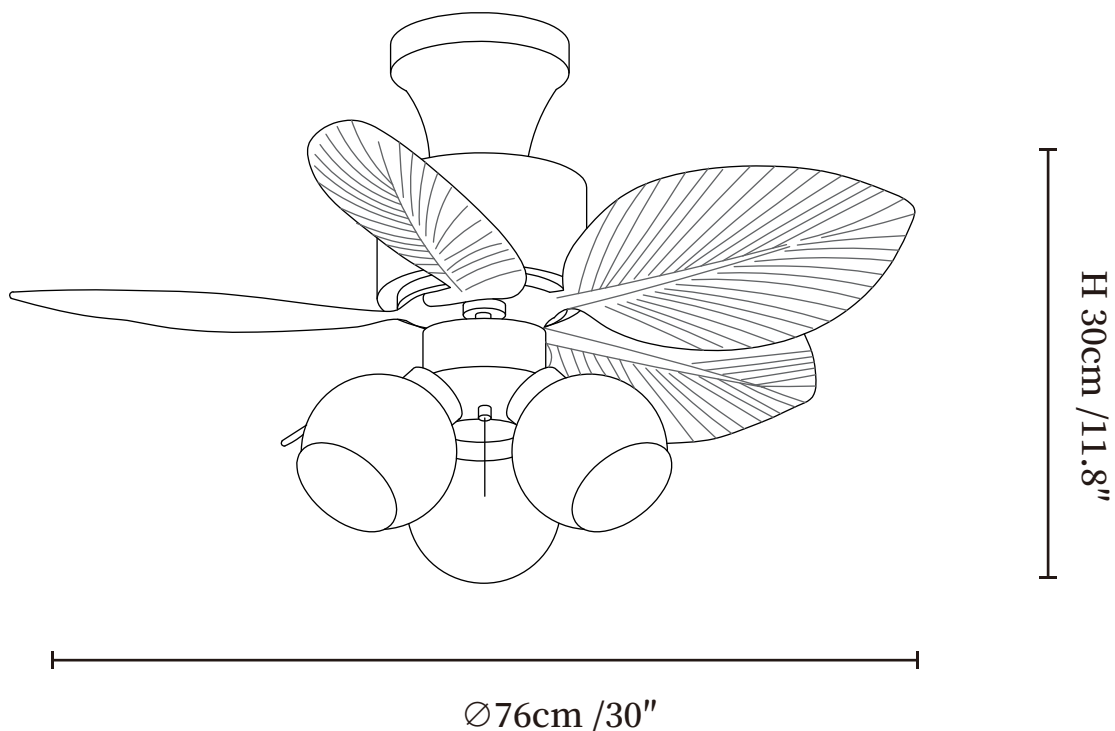

SPECIFICATION SHEET

SPECIFICATION DETAILS

*For custom options, consult factory for details

Fixture Dimensions	Ø 30" x H 11.8"
Light source	E26 or E27 (bulb not included)
Wattage	MAX 40W incandescent bulb or LED equivalent.
Voltage	AC 110-220V
Mounting	Hardwired.
Dimming	Please purchase dimmable light bulbs separately.
Control method	Remote control.
Material	Metal frame, ABS blades, glass shade, pure copper motor.
Finishes	Wood Color, White, Colorful.
Shade Details	White, Beige, Yellow.