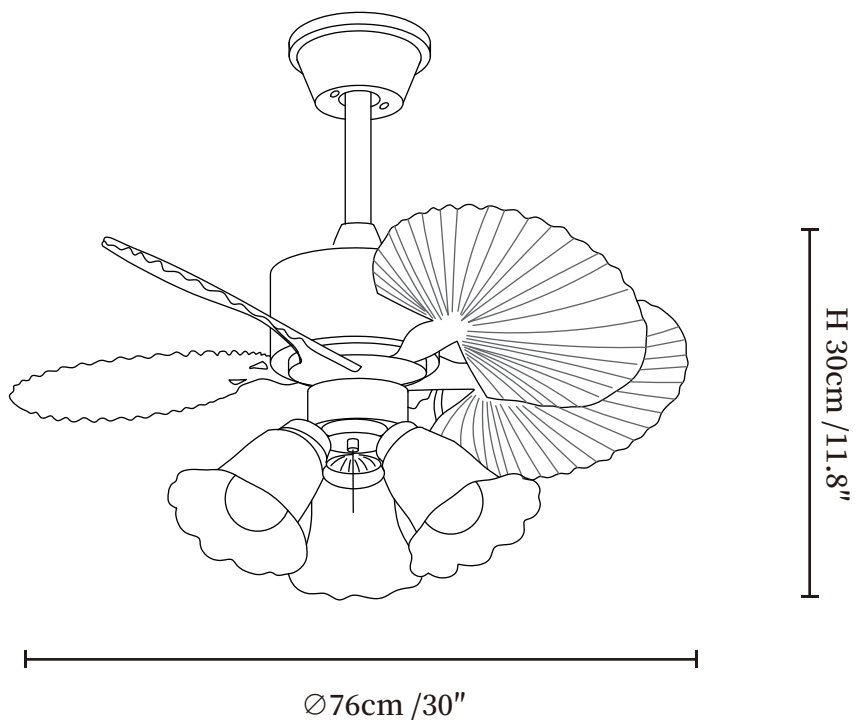

SPECIFICATION SHEET

SPECIFICATION DETAILS

*For custom options, consult factory for details

Fixture Dimensions	Ø 30" x H 11.8"
Light source	E26 or E27 (bulb not included)
Wattage	MAX 40W incandescent bulb or LED equivalent.
Voltage	AC 110-220V
Mounting	Hardwired.
Dimming	Please purchase dimmable light bulbs separately.
Control method	Remote control.
Material	Metal frame, ABS blades, glass shade, pure copper motor.
Finishes	Wood Color, White, Colorful.
Shade Details	White, Beige, Yellow.

SPECIFICATION SHEET

SPECIFICATION DETAILS

*For custom options, consult factory for details

Fixture Dimensions	$\text{Ø } 30'' \times \text{H } 11.8''$
Light source	E26 or E27 (bulb not included)
Wattage	MAX 40W incandescent bulb or LED equivalent.
Voltage	AC 110-220V
Mounting	Hardwired.
Dimming	Please purchase dimmable light bulbs separately.
Control method	Remote control.
Material	Metal frame, ABS blades, glass shade, pure copper motor.
Finishes	Wood Color, White, Colorful.
Shade Details	White, Beige, Yellow.