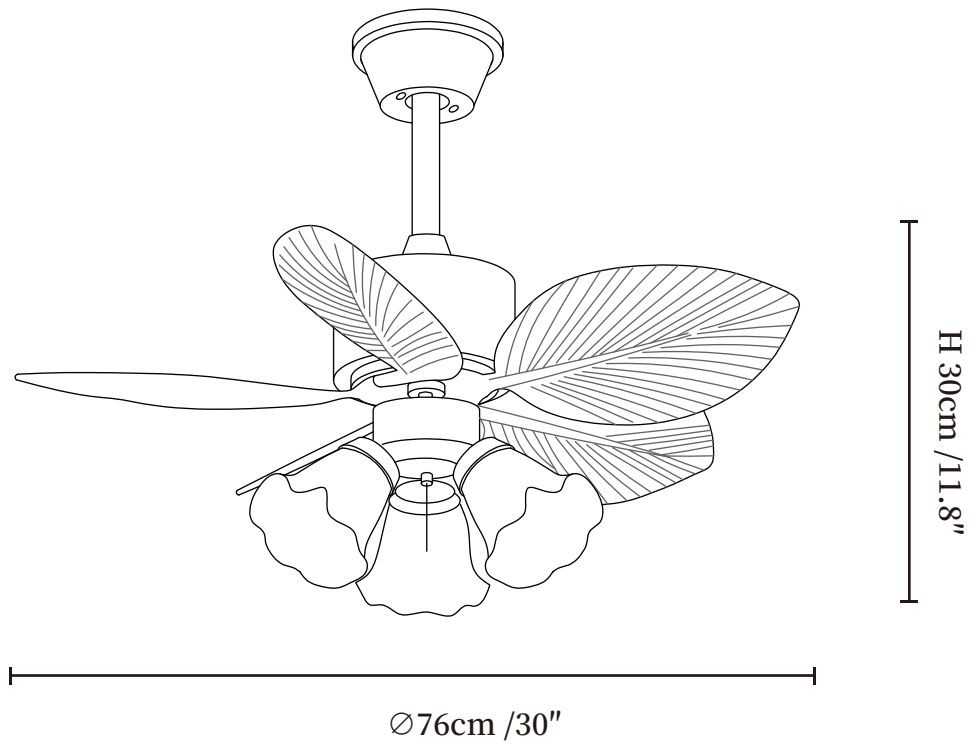

SPECIFICATION SHEET

SPECIFICATION DETAILS

*For custom options, consult factory for details

Fixture Dimensions	Ø 30" x H 11.8"
Light source	E26 or E27 (bulb not included)
Wattage	MAX 40W incandescent bulb or LED equivalent.
Voltage	AC 110-220V
Mounting	Hardwired.
Dimming	Please purchase dimmable light bulbs separately.
Control method	Remote control.
Material	Metal frame, ABS blades, glass shade, pure copper motor.
Finishes	Wood Color, White, Colorful.
Shade Details	White, Beige, Yellow.