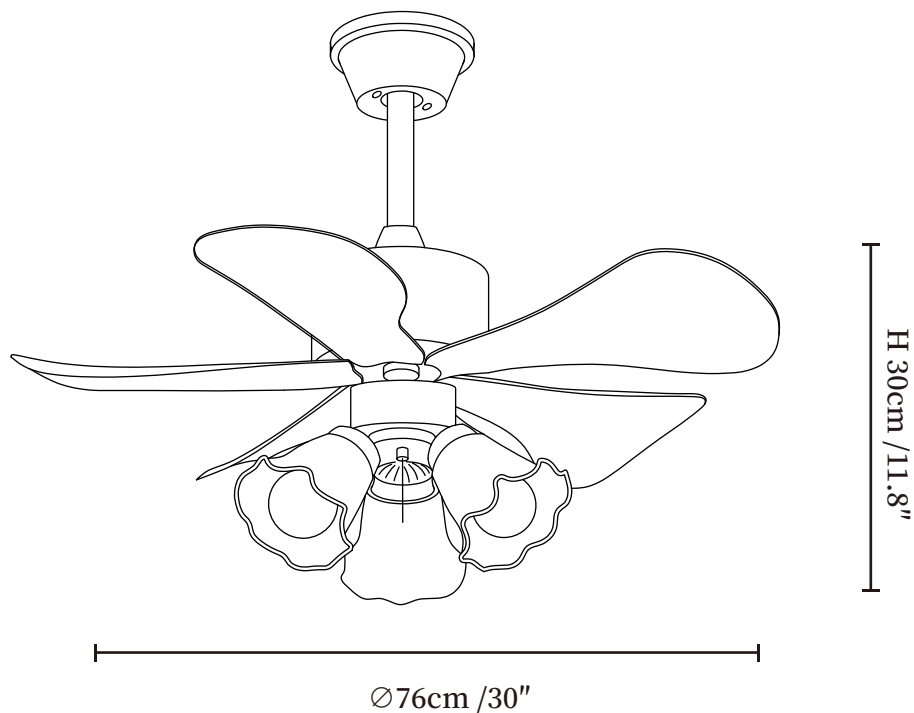

SPECIFICATION SHEET

SPECIFICATION DETAILS

*For custom options, consult factory for details

Fixture Dimensions	Ø 30" x H 11.8"
Light source	E26 or E27 (bulb not included)
Wattage	MAX 40W incandescent bulb or LED equivalent.
Voltage	AC 110-220V
Mounting	Hardwired.
Dimming	Please purchase dimmable light bulbs separately.
Control method	Remote control.
Material	Metal frame, ABS blades, glass shade, pure copper motor.
Finishes	Wood Color, White, Colorful.
Shade Details	White, Beige, Yellow.

SPECIFICATION SHEET

SPECIFICATION DETAILS

*For custom options, consult factory for details

Fixture Dimensions	$\text{Ø } 30'' \times \text{H } 11.8''$
Light source	E26 or E27 (bulb not included)
Wattage	MAX 40W incandescent bulb or LED equivalent.
Voltage	AC 110-220V
Mounting	Hardwired.
Dimming	Please purchase dimmable light bulbs separately.
Control method	Remote control.
Material	Metal frame, ABS blades, glass shade, pure copper motor.
Finishes	Wood Color, White, Colorful.
Shade Details	White, Beige, Yellow.