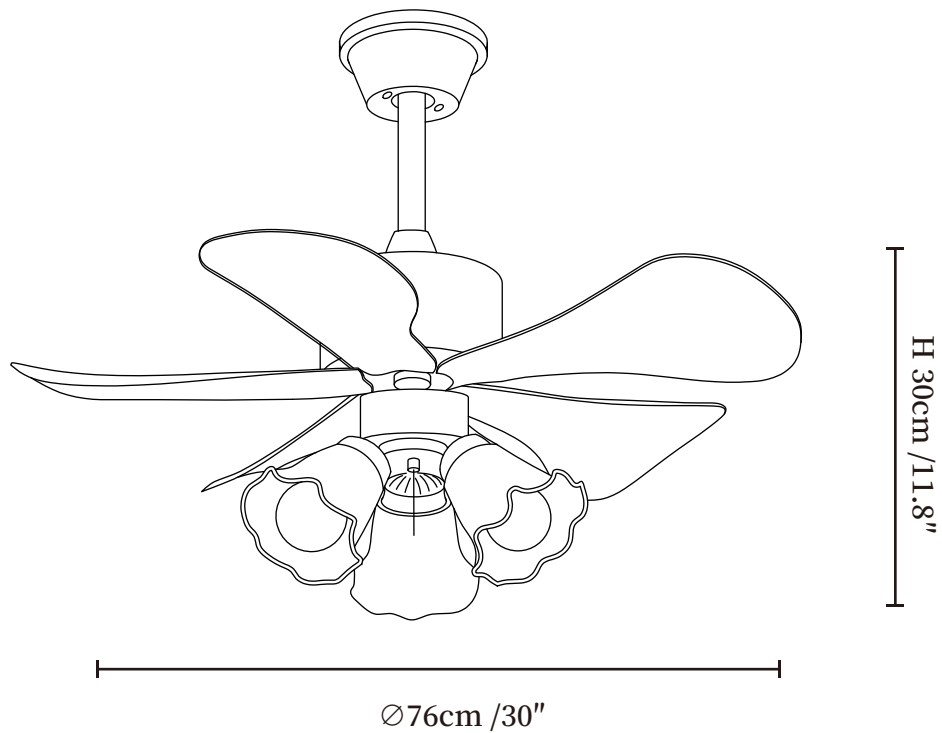

SPECIFICATION SHEET

SPECIFICATION DETAILS

*For custom options, consult factory for details

Fixture Dimensions	$\text{Ø } 30'' \times \text{H } 11.8''$
Light source	E26 or E27 (bulb not included)
Wattage	MAX 40W incandescent bulb or LED equivalent.
Voltage	AC 110-220V
Mounting	Hardwired.
Dimming	Please purchase dimmable light bulbs separately.
Control method	Remote control.
Material	Metal frame, ABS blades, glass shade, pure copper motor.
Finishes	Wood Color, White, Colorful.
Shade Details	White, Beige, Yellow.

SPECIFICATION SHEET

SPECIFICATION DETAILS

*For custom options, consult factory for details

Fixture Dimensions	Ø 30" x H 11.8"
Light source	E26 or E27 (bulb not included)
Wattage	MAX 40W incandescent bulb or LED equivalent.
Voltage	AC 110-220V
Mounting	Hardwired.
Dimming	Please purchase dimmable light bulbs separately.
Control method	Remote control.
Material	Metal frame, ABS blades, glass shade, pure copper motor.
Finishes	Wood Color, White, Colorful.
Shade Details	White, Beige, Yellow.