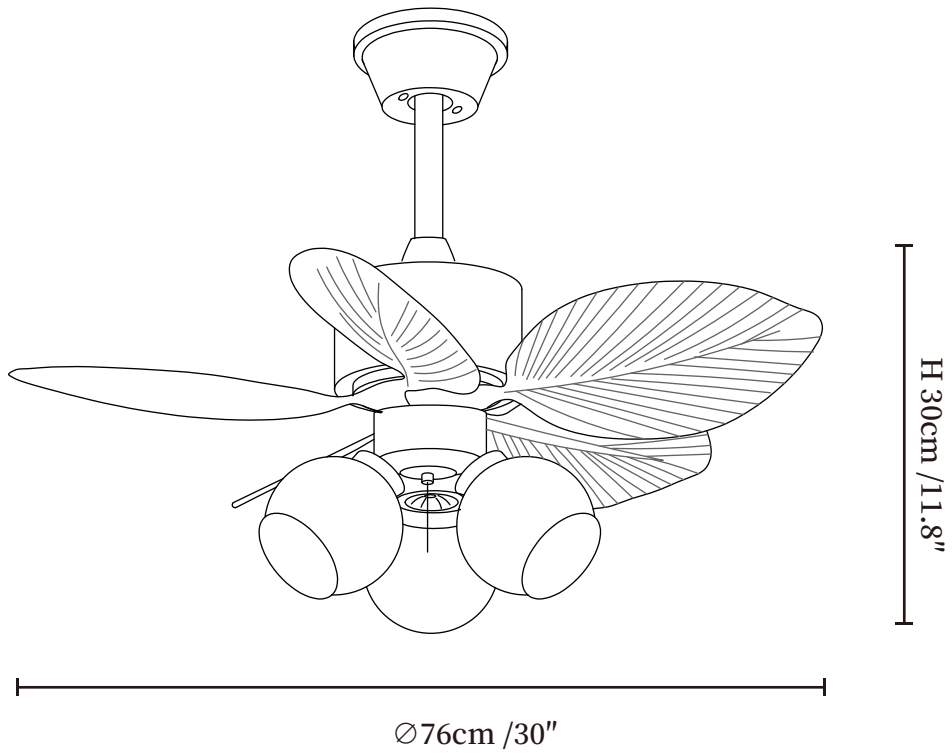

SPECIFICATION SHEET

SPECIFICATION DETAILS

*For custom options, consult factory for details

Fixture Dimensions	Ø 30" x H 11.8"
Light source	E26 or E27 (bulb not included)
Wattage	MAX 40W incandescent bulb or LED equivalent.
Voltage	AC 110-220V
Mounting	Hardwired.
Dimming	Please purchase dimmable light bulbs separately.
Control method	Remote control.
Material	Metal frame, ABS blades, glass shade, pure copper motor.
Finishes	Wood Color, White, Colorful.
Shade Details	White, Beige, Yellow.