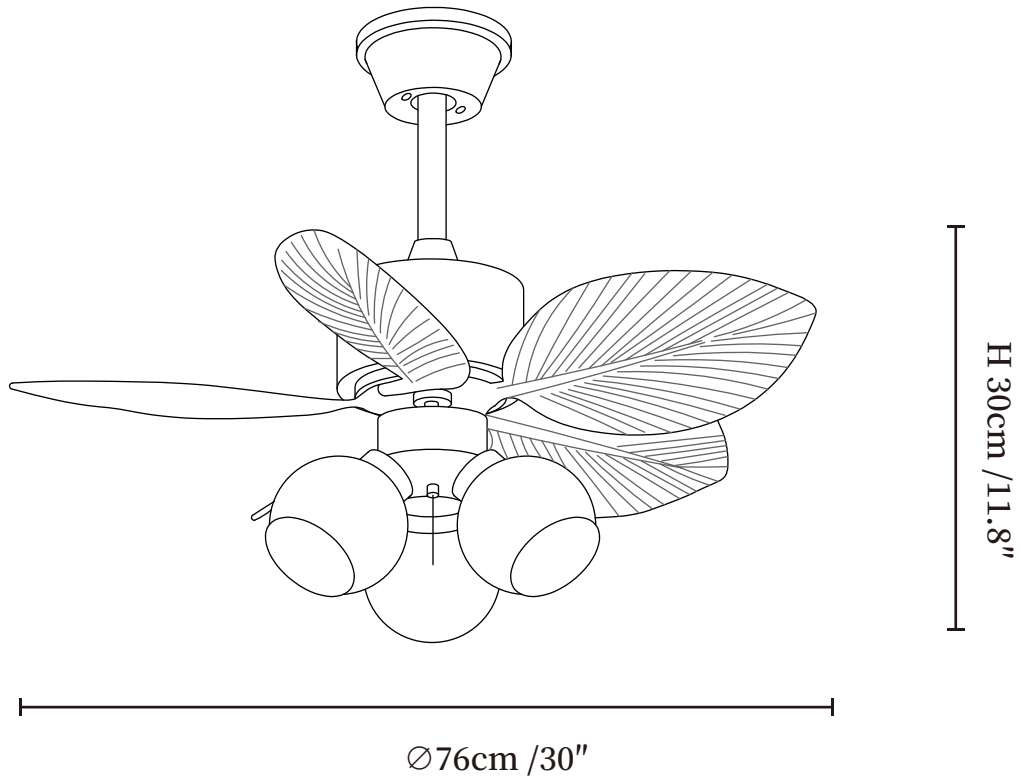

SPECIFICATION SHEET

SPECIFICATION DETAILS

*For custom options, consult factory for details

Fixture Dimensions	Ø 30" x H 11.8"
Light source	E26 or E27 (bulb not included)
Wattage	MAX 40W incandescent bulb or LED equivalent.
Voltage	AC 110-220V
Mounting	Hardwired.
Dimming	Please purchase dimmable light bulbs separately.
Control method	Remote control.
Material	Metal frame, ABS blades, glass shade, pure copper motor.
Finishes	Wood Color, White, Colorful.
Shade Details	White, Beige, Yellow.