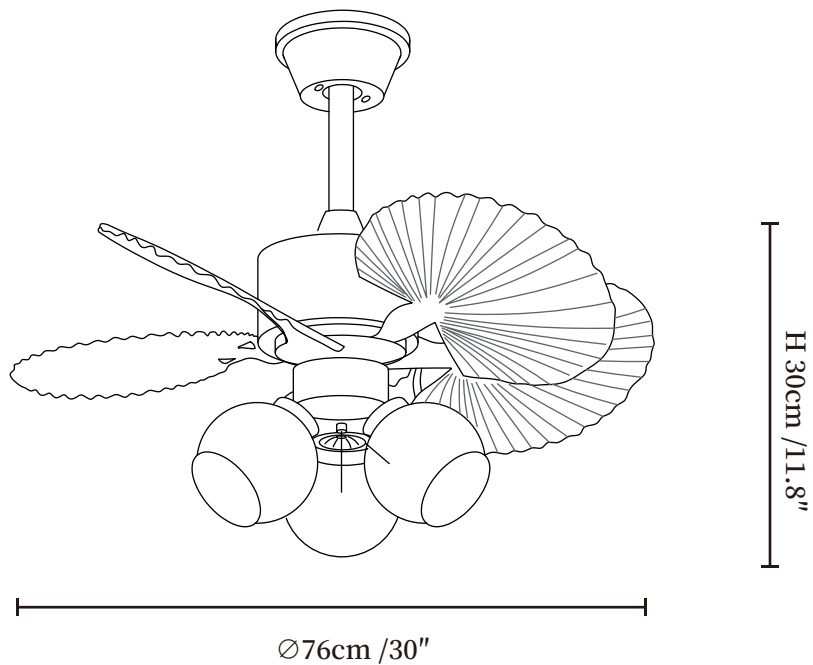

SPECIFICATION SHEET

SPECIFICATION DETAILS

*For custom options, consult factory for details

Fixture Dimensions	Ø 30" x H 11.8"
Light source	E26 or E27 (bulb not included)
Wattage	MAX 40W incandescent bulb or LED equivalent.
Voltage	AC 110-220V
Mounting	Hardwired.
Dimming	Please purchase dimmable light bulbs separately.
Control method	Remote control.
Material	Metal frame, ABS blades, glass shade, pure copper motor.
Finishes	Wood Color, White, Colorful.
Shade Details	White, Beige, Yellow.

SPECIFICATION SHEET

SPECIFICATION DETAILS

*For custom options, consult factory for details

Fixture Dimensions	$\text{Ø } 30'' \times \text{H } 11.8''$
Light source	E26 or E27 (bulb not included)
Wattage	MAX 40W incandescent bulb or LED equivalent.
Voltage	AC 110-220V
Mounting	Hardwired.
Dimming	Please purchase dimmable light bulbs separately.
Control method	Remote control.
Material	Metal frame, ABS blades, glass shade, pure copper motor.
Finishes	Wood Color, White, Colorful.
Shade Details	White, Beige, Yellow.