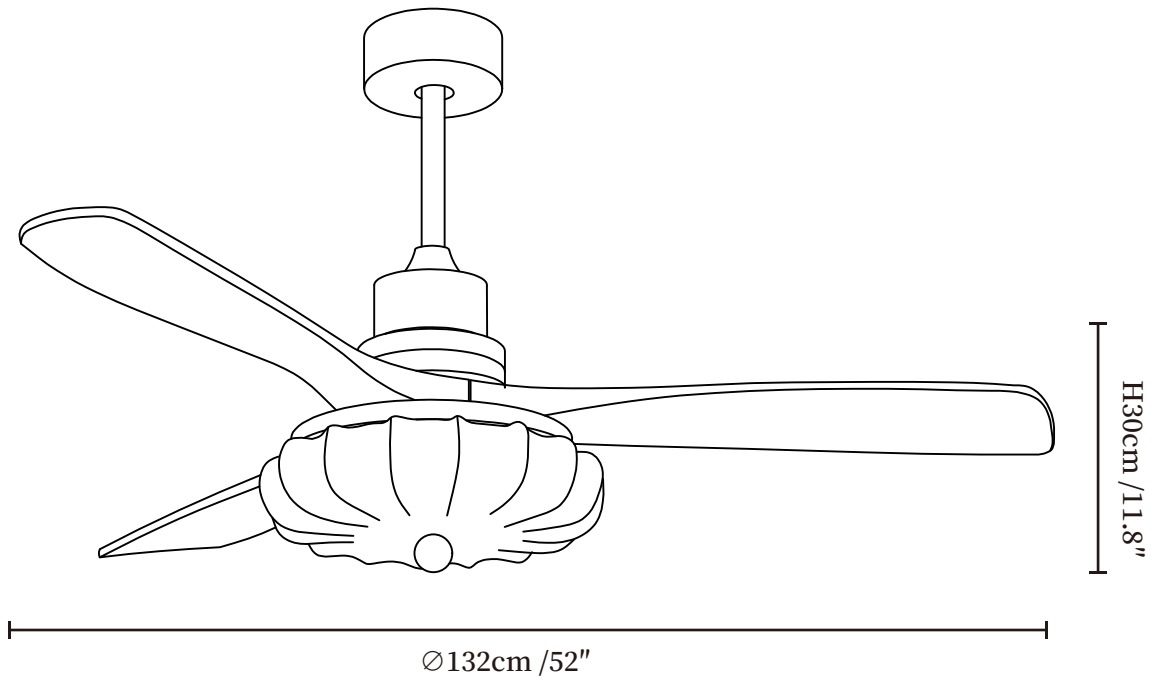

## SPECIFICATION DETAILS

\*For custom options, consult factory for details

<b>Fixture Dimensions</b>	$\text{Ø} 36'' \times \text{H} 11.8''$ $\text{Ø} 42'' \times \text{H} 11.8''$ $\text{Ø} 48'' \times \text{H} 11.8''$ $\text{Ø} 52'' \times \text{H} 11.8''$
<b>Light source</b>	Integrated LED
<b>Wattage</b>	48W
<b>Voltage</b>	AC 110-240V
<b>Mounting</b>	Hardwired
<b>CRI(Ra)</b>	90+CRI
<b>LED Rated Life</b>	50000 hours
<b>Color Temperature</b>	Warm Light (3000K), Neutral Light (4000K), Cool Light (6000K)
<b>Control method</b>	Remote control.
<b>Dimming</b>	Three-color dimming.
<b>Finishes</b>	Black, Walnut Wood
<b>Shade Details</b>	White
<b>Material</b>	Metal frame, Wood blades, Fabric shade, pure copper motor
<b>Rod Length</b>	Suspension rod is $9.8''+4.9''$ , and can be spliced as needed.