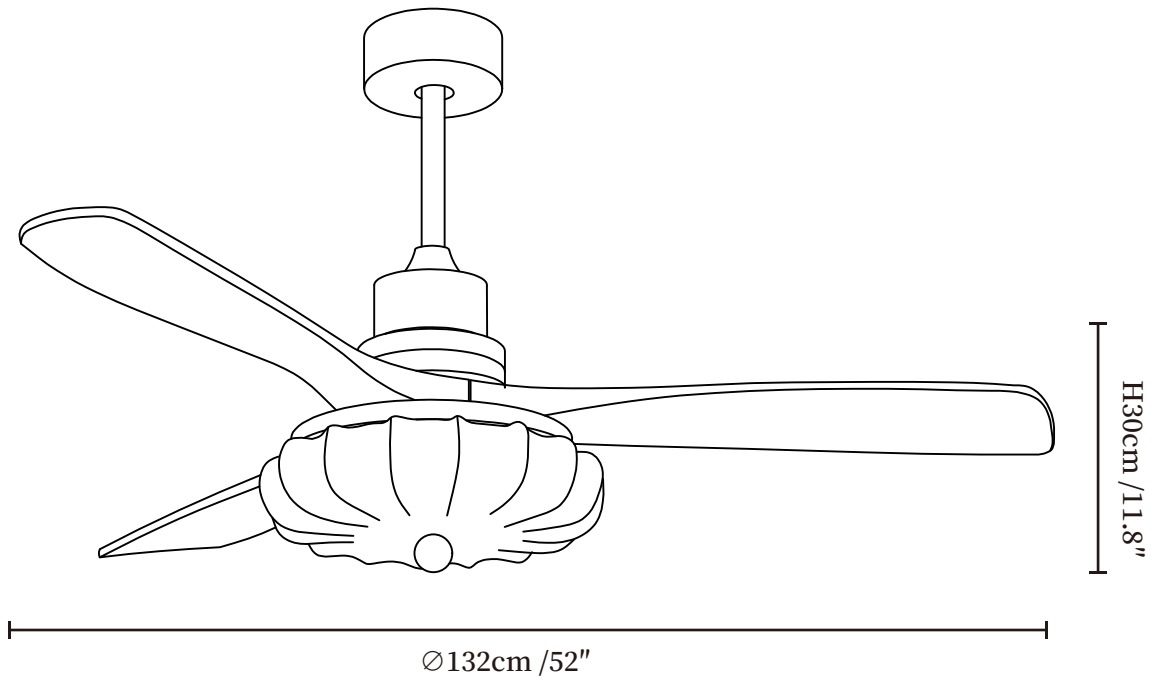

SPECIFICATION SHEET

SPECIFICATION DETAILS

*For custom options, consult factory for details

Fixture Dimensions	Ø 36" x H 11.8" Ø 42" x H 11.8" Ø 48" x H 11.8" Ø 52" x H 11.8"
Light source	Integrated LED
Wattage	48W
Voltage	AC 110-240V
Mounting	Hardwired
CRI(Ra)	90+CRI
LED Rated Life	50000 hours
Color Temperature	Warm Light (3000K), Neutral Light (4000K), Cool Light (6000K)
Control method	Remote control.
Dimming	Three-color dimming.
Finishes	Black, Walnut Wood
Shade Details	White
Material	Metal frame, Wood blades, Fabric shade, pure copper motor
Rod Length	Suspension rod is 9.8"+4.9", and can be spliced as needed.