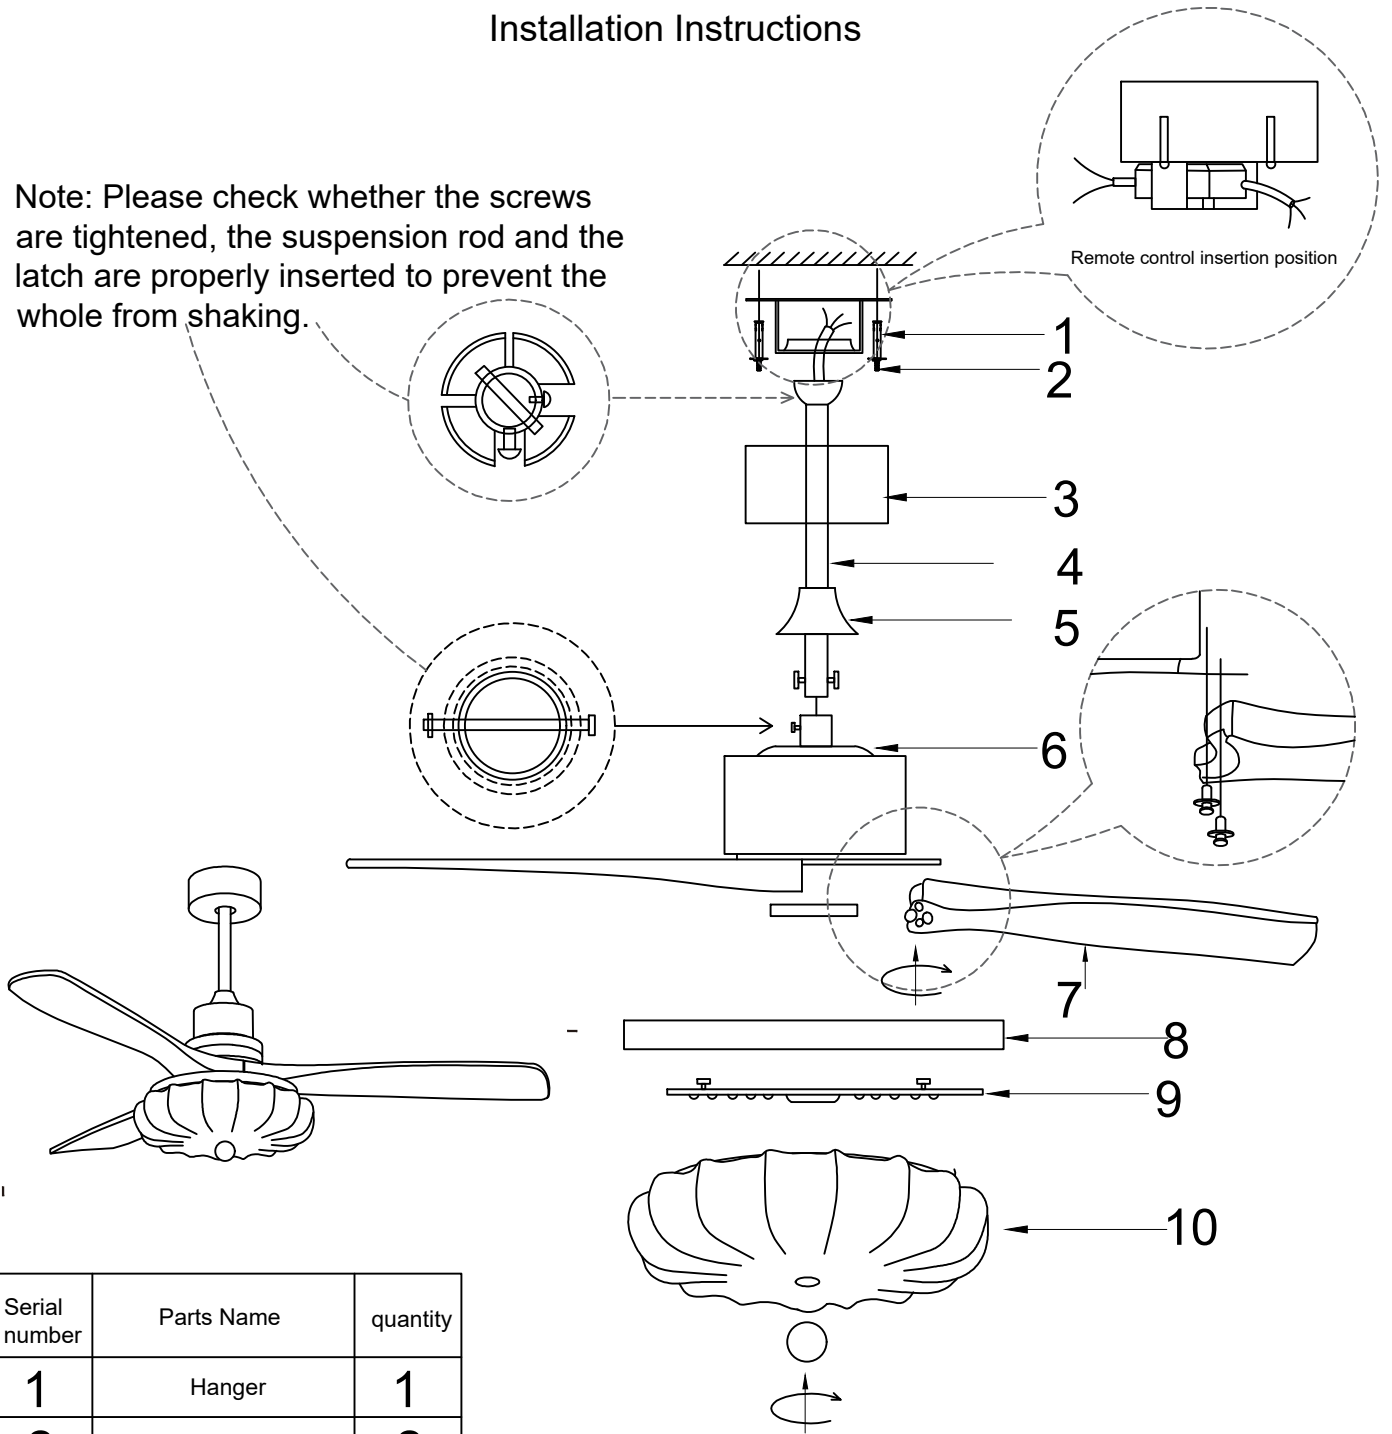

Installation Instructions

Note: Please check whether the screws are tightened, the suspension rod and the latch are properly inserted to prevent the whole from shaking.

Serial number	Parts Name	quantity
1	Hanger	1
2	Expansion screws	2
3	Hanging Bell	1
4	Boom assembly	1
5	Connector cover	1
6	Ceiling fan body	1
7	Fan blades	3
8	Lamp Panel	1
9	light source	1
10	lampshade	1