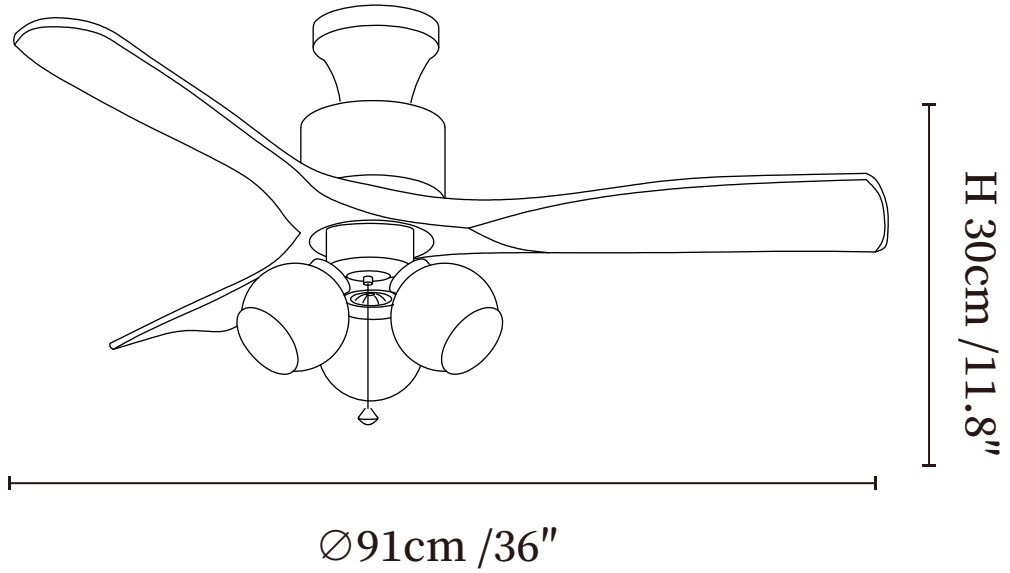

SPECIFICATION SHEET

SPECIFICATION DETAILS

*For custom options, consult factory for details

Fixture Dimensions	Ø 36" x H 11.8"
Light source	Integrated LED
Wattage	35W
Voltage	AC 110-240V
Mounting	Hardwired
CRI(Ra)	90+CRI
LED Rated Life	50000 hours
Color Temperature	Warm Light (3000K), Neutral Light (4000K), Cool Light (6000K)
Control method	Remote control.
Dimming	Three-color dimming.
Finishes	Walnut Wood Grain, Black.
Shade Details	Orange, White, Beige.
Material	Metal frame, ABS blades, glass shade, pure copper motor.
Rod Length	Suspension rod is 9.8"+4.9", and can be spliced as needed.