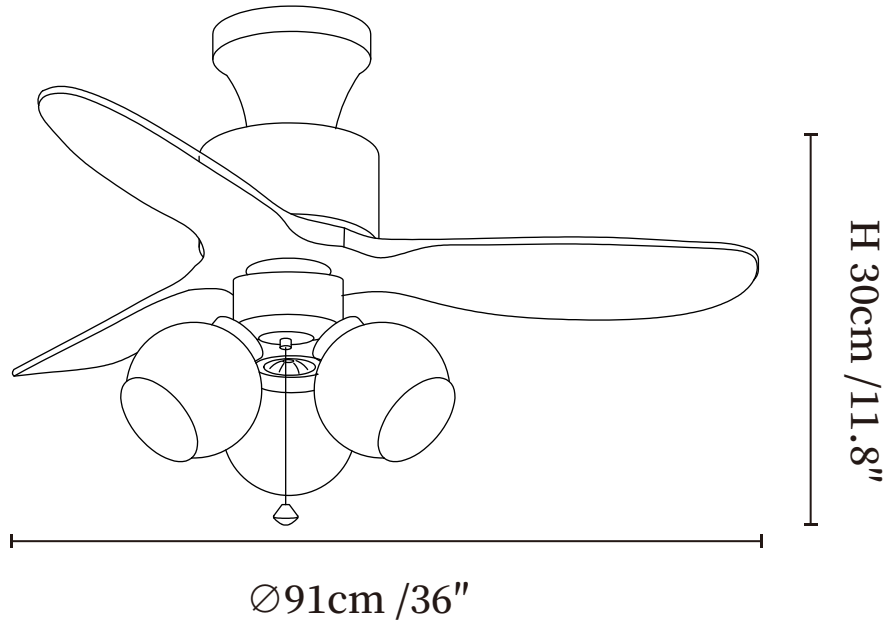

SPECIFICATION SHEET

SPECIFICATION DETAILS

*For custom options, consult factory for details

Fixture Dimensions	Ø 36" x H 11.8"
Light source	Integrated LED
Wattage	35W
Voltage	AC 110-240V
Mounting	Hardwired
CRI(Ra)	90+CRI
LED Rated Life	50000 hours
Color Temperature	Warm Light (3000K), Neutral Light (4000K), Cool Light (6000K)
Control method	Remote control.
Dimming	Three-color dimming.
Finishes	Walnut Wood Grain, Black.
Shade Details	Orange, White, Beige.
Material	Metal frame, ABS blades, glass shade, pure copper motor.
Rod Length	Suspension rod is 9.8"+4.9", and can be spliced as needed.