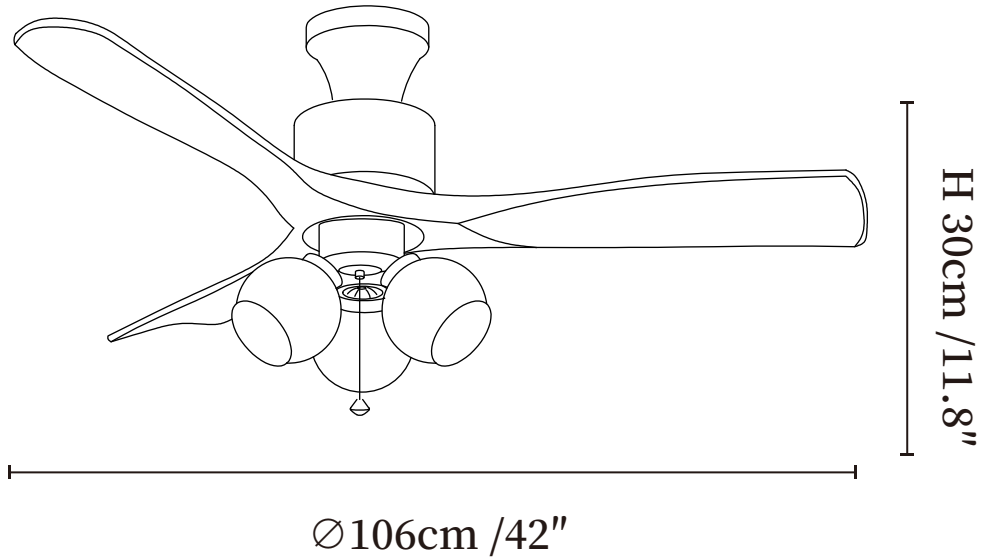

SPECIFICATION SHEET

SPECIFICATION DETAILS

*For custom options, consult factory for details

Fixture Dimensions	Ø 42" x H 11.8"
Light source	Integrated LED
Wattage	35W
Voltage	AC 110-240V
Mounting	Hardwired
CRI(Ra)	90+CRI
LED Rated Life	50000 hours
Color Temperature	Warm Light (3000K), Neutral Light (4000K), Cool Light (6000K)
Control method	Remote control.
Dimming	Three-color dimming.
Finishes	Walnut Wood Grain, Black.
Shade Details	Orange, White, Beige.
Material	Metal frame, ABS blades, glass shade, pure copper motor.
Rod Length	Suspension rod is 9.8"+4.9", and can be spliced as needed.