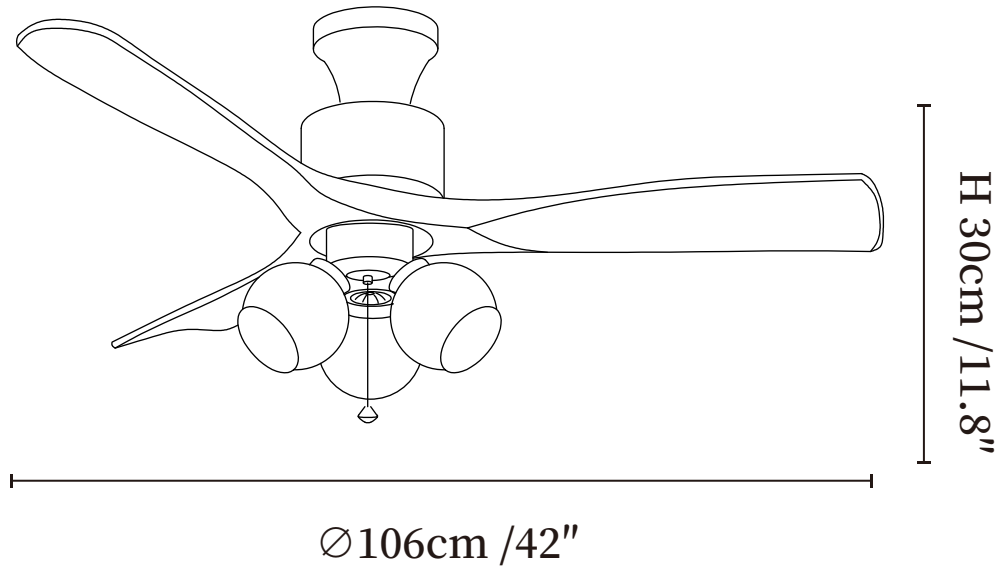

SPECIFICATION SHEET

SPECIFICATION DETAILS

*For custom options, consult factory for details

Fixture Dimensions	$\text{Ø } 42'' \times \text{H } 11.8''$
Light source	Integrated LED
Wattage	35W
Voltage	AC 110-240V
Mounting	Hardwired
CRI(Ra)	90+CRI
LED Rated Life	50000 hours
Color Temperature	Warm Light (3000K), Neutral Light (4000K), Cool Light (6000K)
Control method	Remote control.
Dimming	Three-color dimming.
Finishes	Walnut Wood Grain, Black.
Shade Details	Orange, White, Beige.
Material	Metal frame, ABS blades, glass shade, pure copper motor.
Rod Length	Suspension rod is $9.8''+4.9''$, and can be spliced as needed.