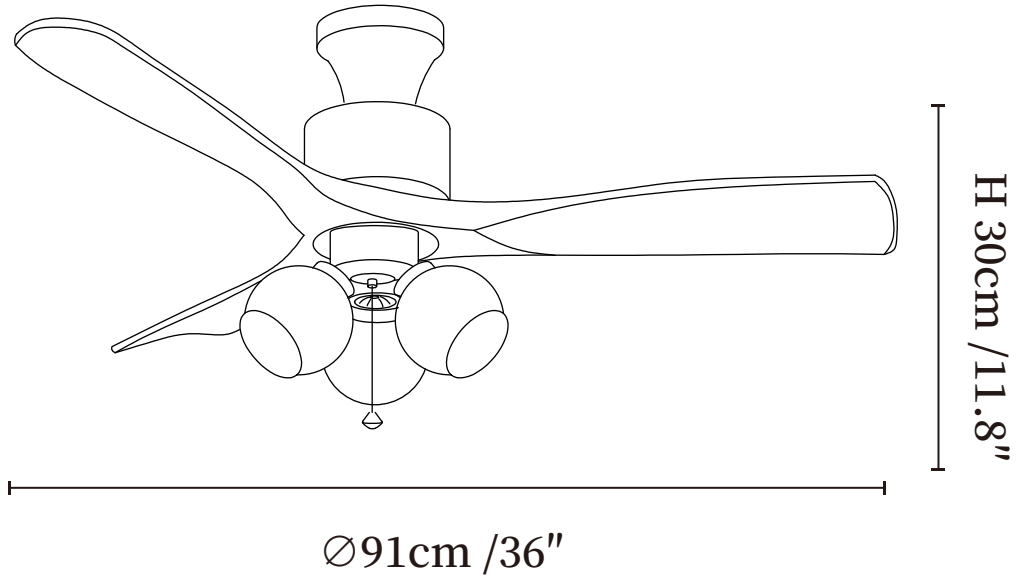

SPECIFICATION SHEET

SPECIFICATION DETAILS

*For custom options, consult factory for details

Fixture Dimensions	Ø 36" x H 11.8"
Light source	Integrated LED
Wattage	35W
Voltage	AC 110-240V
Mounting	Hardwired
CRI(Ra)	90+CRI
LED Rated Life	50000 hours
Color Temperature	Warm Light (3000K), Neutral Light (4000K), Cool Light (6000K)
Control method	Remote control.
Dimming	Three-color dimming.
Finishes	Walnut Wood Grain, Black.
Shade Details	Orange, White, Beige.
Material	Metal frame, ABS blades, glass shade, pure copper motor.
Rod Length	Suspension rod is 9.8"+4.9", and can be spliced as needed.