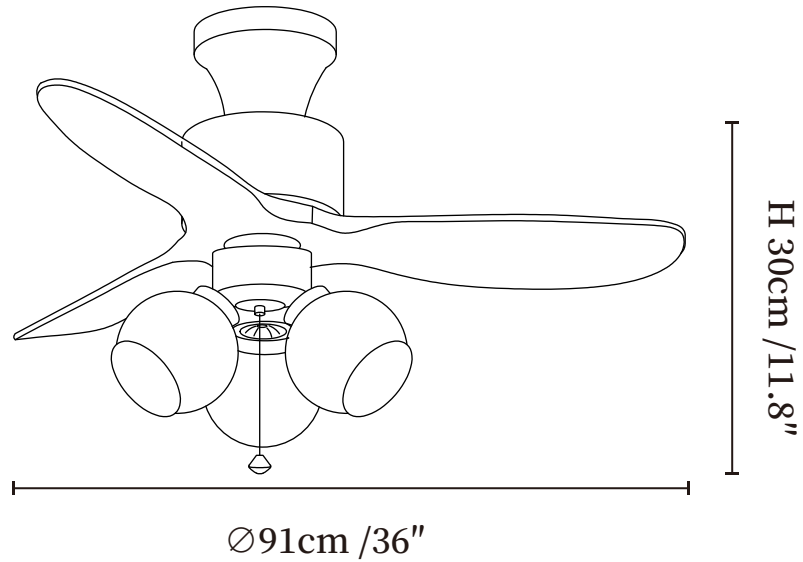

## SPECIFICATION DETAILS

\*For custom options, consult factory for details

<b>Fixture Dimensions</b>	Ø 36" x H 11.8"
<b>Light source</b>	Integrated LED
<b>Wattage</b>	35W
<b>Voltage</b>	AC 110-240V
<b>Mounting</b>	Hardwired
<b>CRI(Ra)</b>	90+CRI
<b>LED Rated Life</b>	50000 hours
<b>Color Temperature</b>	Warm Light (3000K), Neutral Light (4000K), Cool Light (6000K)
<b>Control method</b>	Remote control.
<b>Dimming</b>	Three-color dimming.
<b>Finishes</b>	Walnut Wood Grain, Black.
<b>Shade Details</b>	Orange, White, Beige.
<b>Material</b>	Metal frame, ABS blades, glass shade, pure copper motor.
<b>Rod Length</b>	Suspension rod is 9.8"+4.9", and can be spliced as needed.