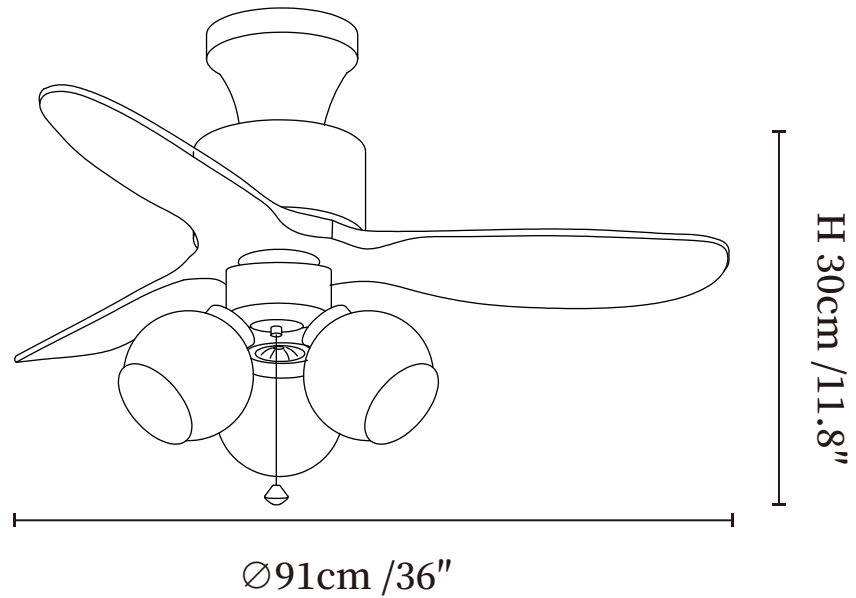

## SPECIFICATION DETAILS

\*For custom options, consult factory for details

<b>Fixture Dimensions</b>	Ø 36" x H 11.8"
<b>Light source</b>	Integrated LED
<b>Wattage</b>	35W
<b>Voltage</b>	AC 110-240V
<b>Mounting</b>	Hardwired
<b>CRI(Ra)</b>	90+CRI
<b>LED Rated Life</b>	50000 hours
<b>Color Temperature</b>	Warm Light (3000K), Neutral Light (4000K), Cool Light (6000K)
<b>Control method</b>	Remote control.
<b>Dimming</b>	Three-color dimming.
<b>Finishes</b>	Walnut Wood Grain, Black.
<b>Shade Details</b>	Orange, White, Beige.
<b>Material</b>	Metal frame, ABS blades, glass shade, pure copper motor.
<b>Rod Length</b>	Suspension rod is 9.8"+4.9", and can be spliced as needed.