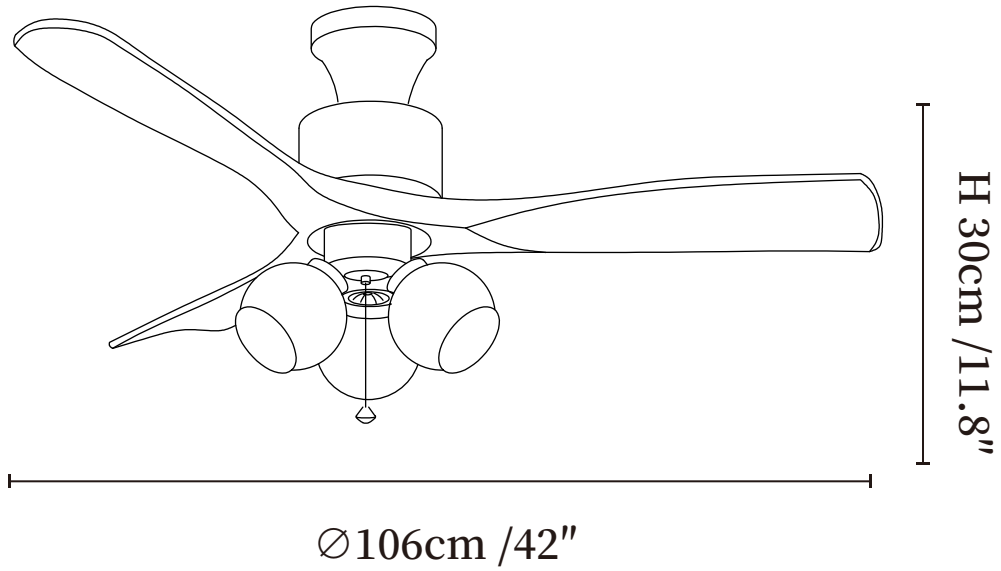

SPECIFICATION SHEET

SPECIFICATION DETAILS

*For custom options, consult factory for details

Fixture Dimensions	$\varnothing 42'' \times \text{H } 11.8''$
Light source	Integrated LED
Wattage	35W
Voltage	AC 110-240V
Mounting	Hardwired
CRI(Ra)	90+CRI
LED Rated Life	50000 hours
Color Temperature	Warm Light (3000K), Neutral Light (4000K), Cool Light (6000K)
Control method	Remote control.
Dimming	Three-color dimming.
Finishes	Walnut Wood Grain, Black.
Shade Details	Orange, White, Beige.
Material	Metal frame, ABS blades, glass shade, pure copper motor.
Rod Length	Suspension rod is $9.8''+4.9''$, and can be spliced as needed.