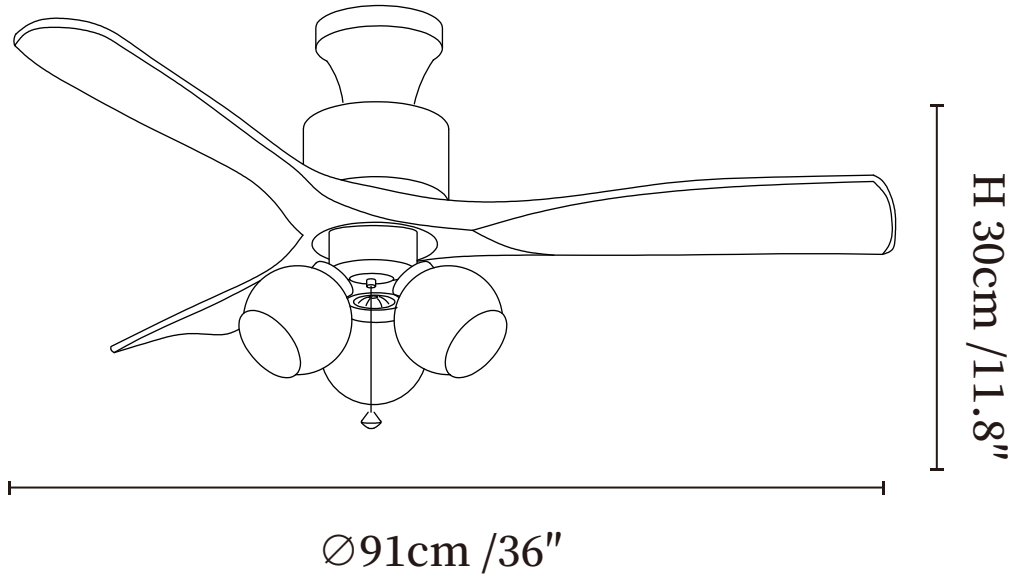

SPECIFICATION SHEET

SPECIFICATION DETAILS

*For custom options, consult factory for details

Fixture Dimensions	Ø 36" x H 11.8"
Light source	Integrated LED
Wattage	35W
Voltage	AC 110-240V
Mounting	Hardwired
CRI(Ra)	90+CRI
LED Rated Life	50000 hours
Color Temperature	Warm Light (3000K), Neutral Light (4000K), Cool Light (6000K)
Control method	Remote control.
Dimming	Three-color dimming.
Finishes	Walnut Wood Grain, Black.
Shade Details	Orange, White, Beige.
Material	Metal frame, ABS blades, glass shade, pure copper motor.
Rod Length	Suspension rod is 9.8"+4.9", and can be spliced as needed.